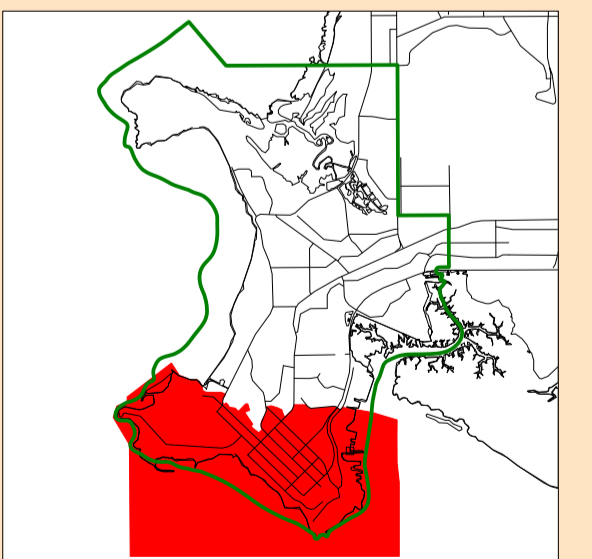

LOCALITY DIAGRAM Town Of Darwin