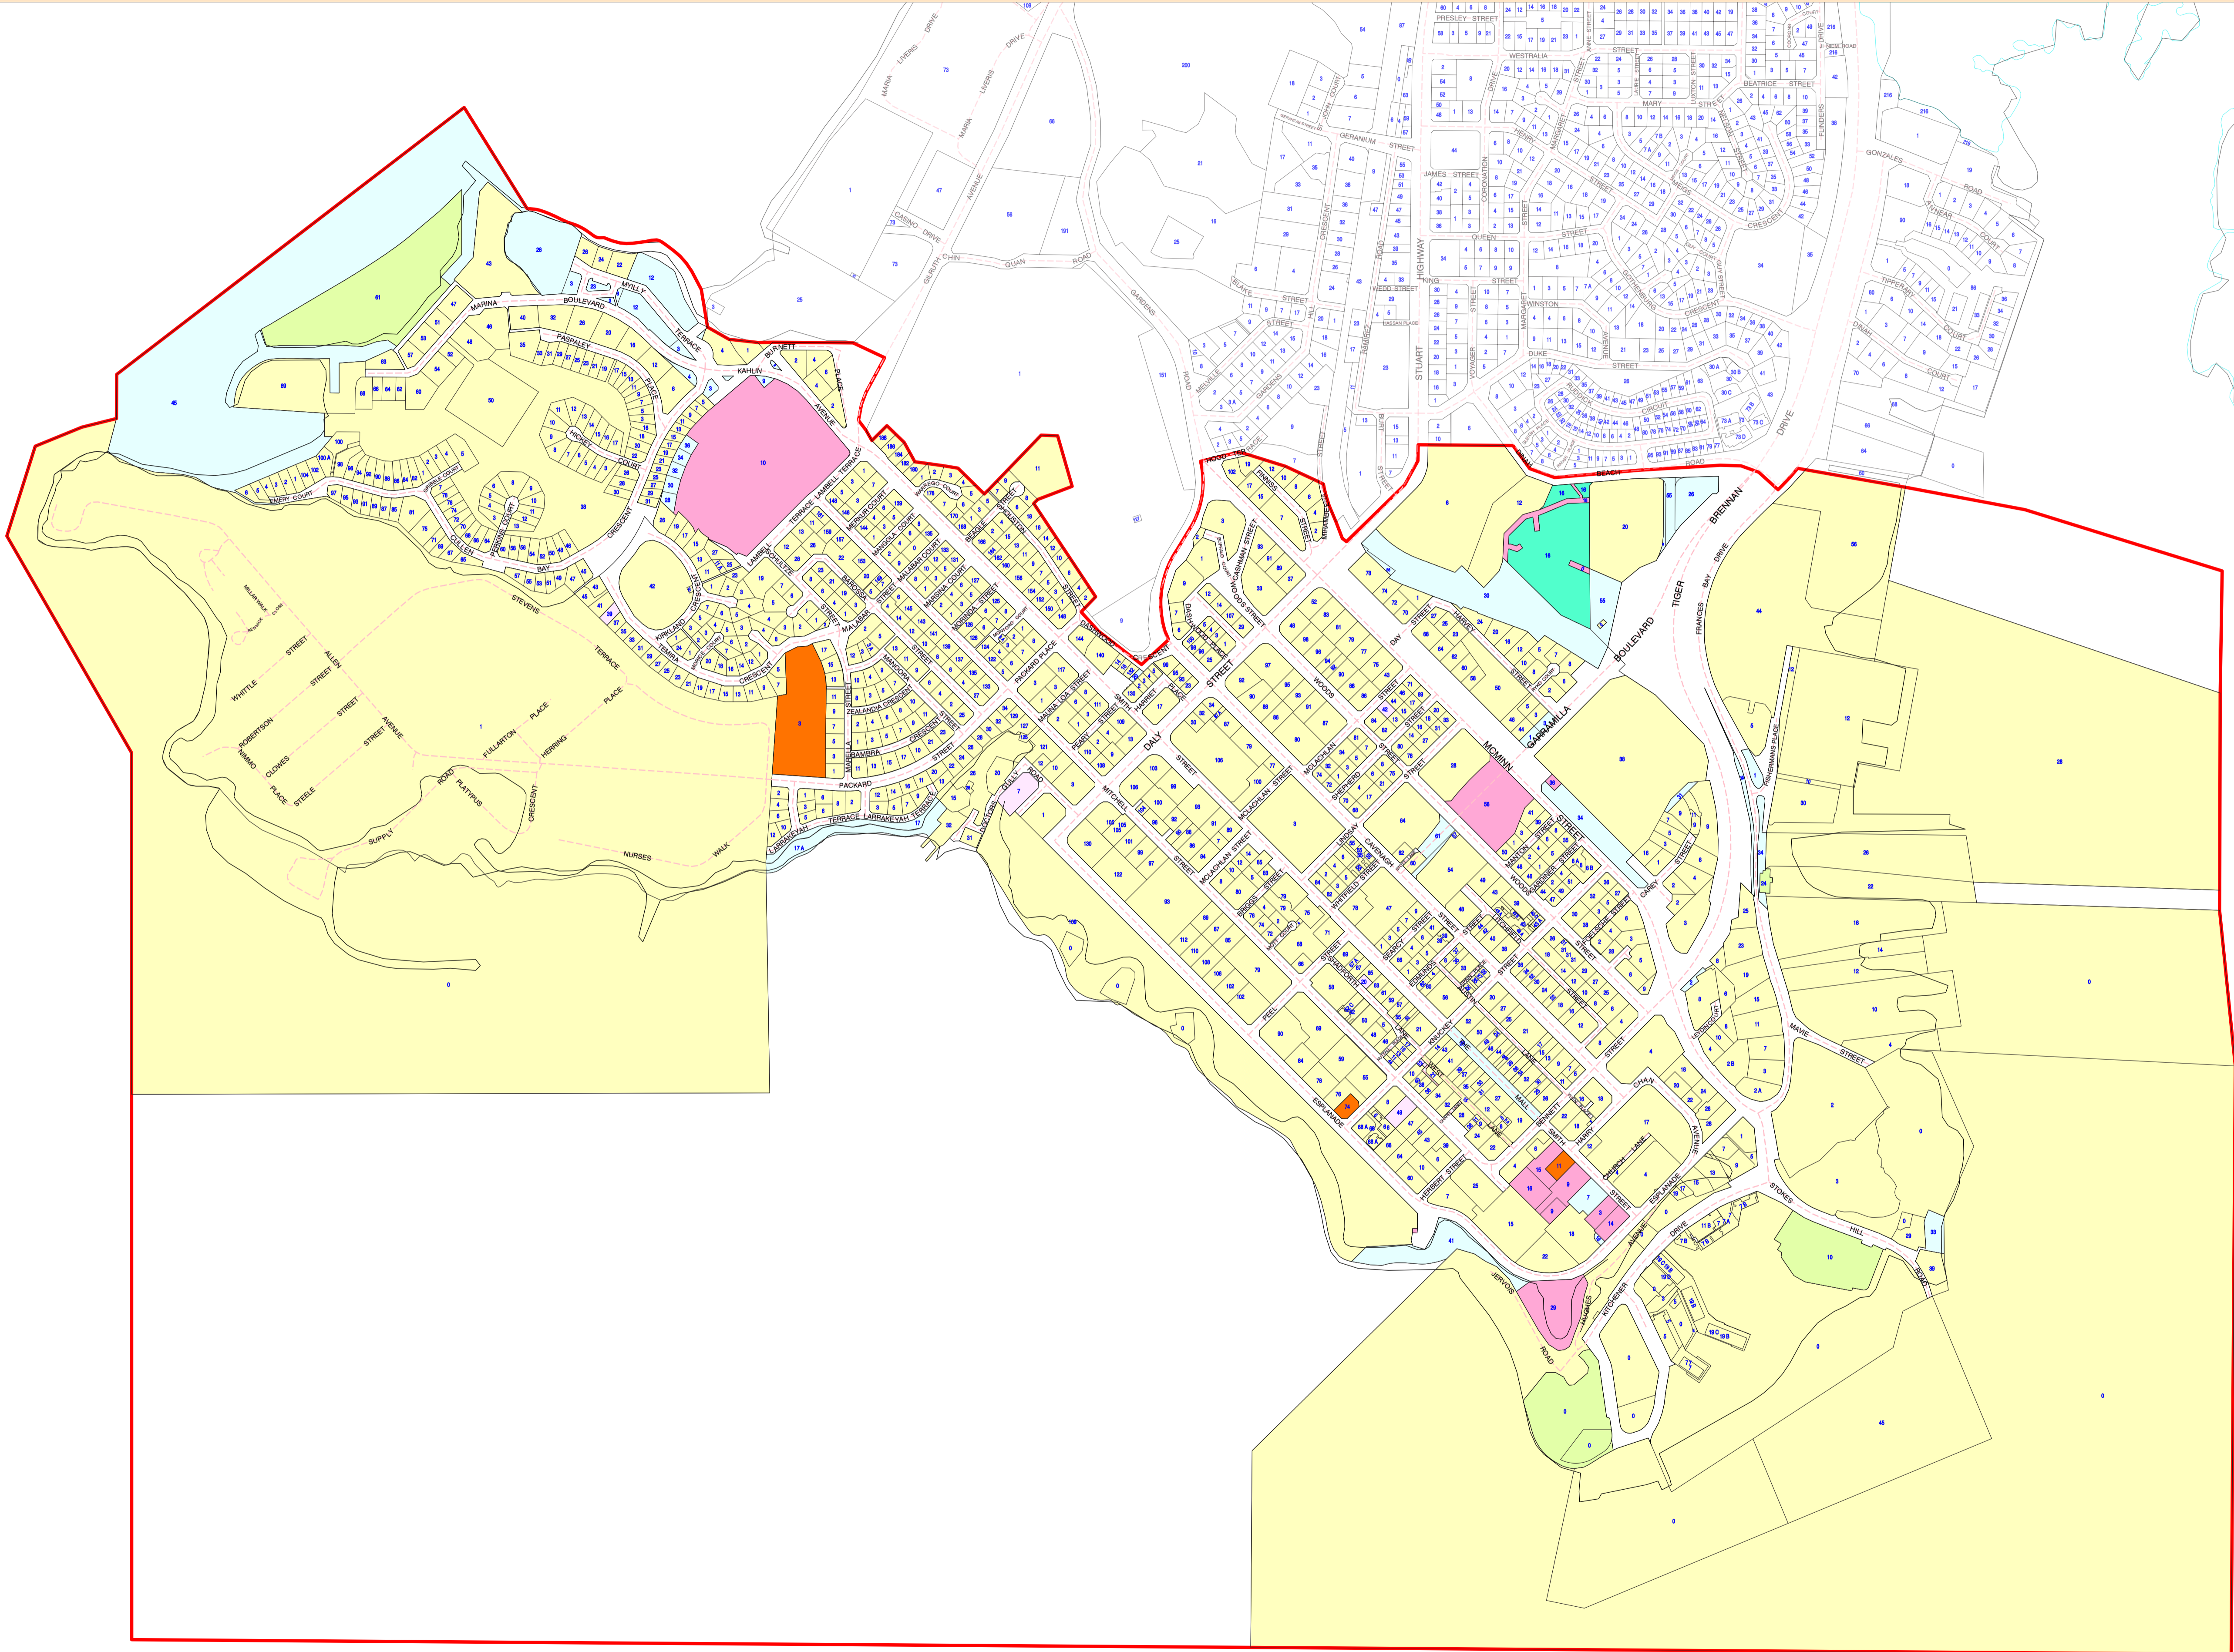

2020 Electoral Boundaries Port Darwin

Town Of Darwin
Darwin Municipality

0 100 200 300 400 500
metres

HORIZONTAL DATUM : GDA 94
DATE OF CADASTRE : 8 October 2019

LEGEND

- CROWN LEASE IN PERPETUITY
- CROWN LEASE TERM
- FREEHOLD
- GOVT SET ASIDE
- RESERVE
- SPECIAL PURPOSES LEASE
- VACANT CROWN

LOCALITY DIAGRAM Town Of Darwin