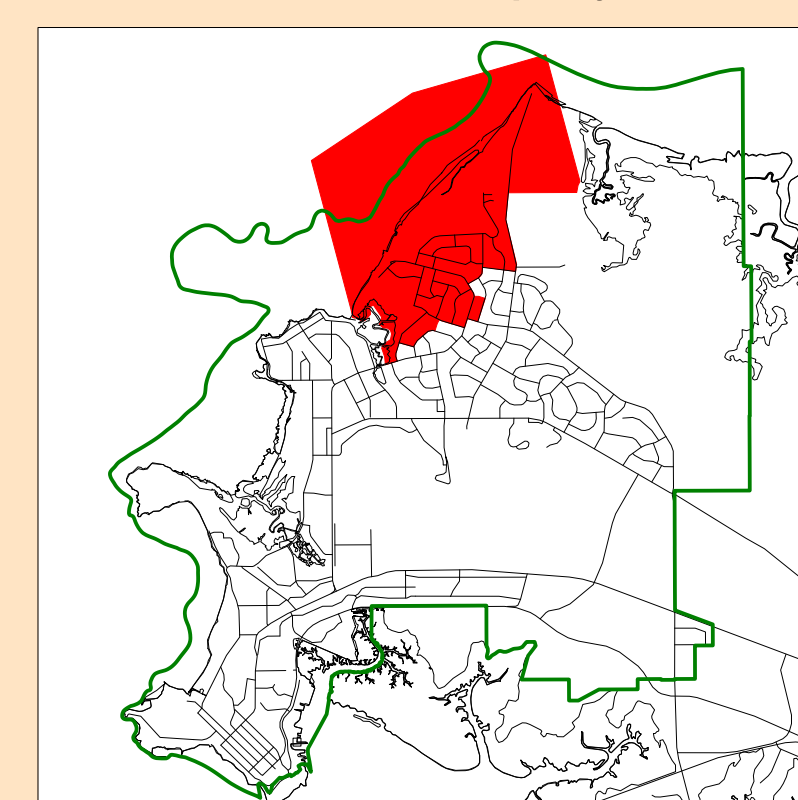

LOCALITY DIAGRAM Darwin Municipality

2016 Electoral Boundaries

Casuarina

Darwin Municipality
Darwin Subregion

This map was produced on the Geocentric Datum of Australia 1994 (GDA 94). For most practical purposes GDA94 coordinates and satellite derived (GPS) coordinates based on the World Geodetic System 1984 (WGS84) are the same.

3rd Floor NAB House, Darwin
GPO Box 1690 Darwin NT 0801
<http://www.nt.gov.au/dpe>

© Northern Territory of Australia