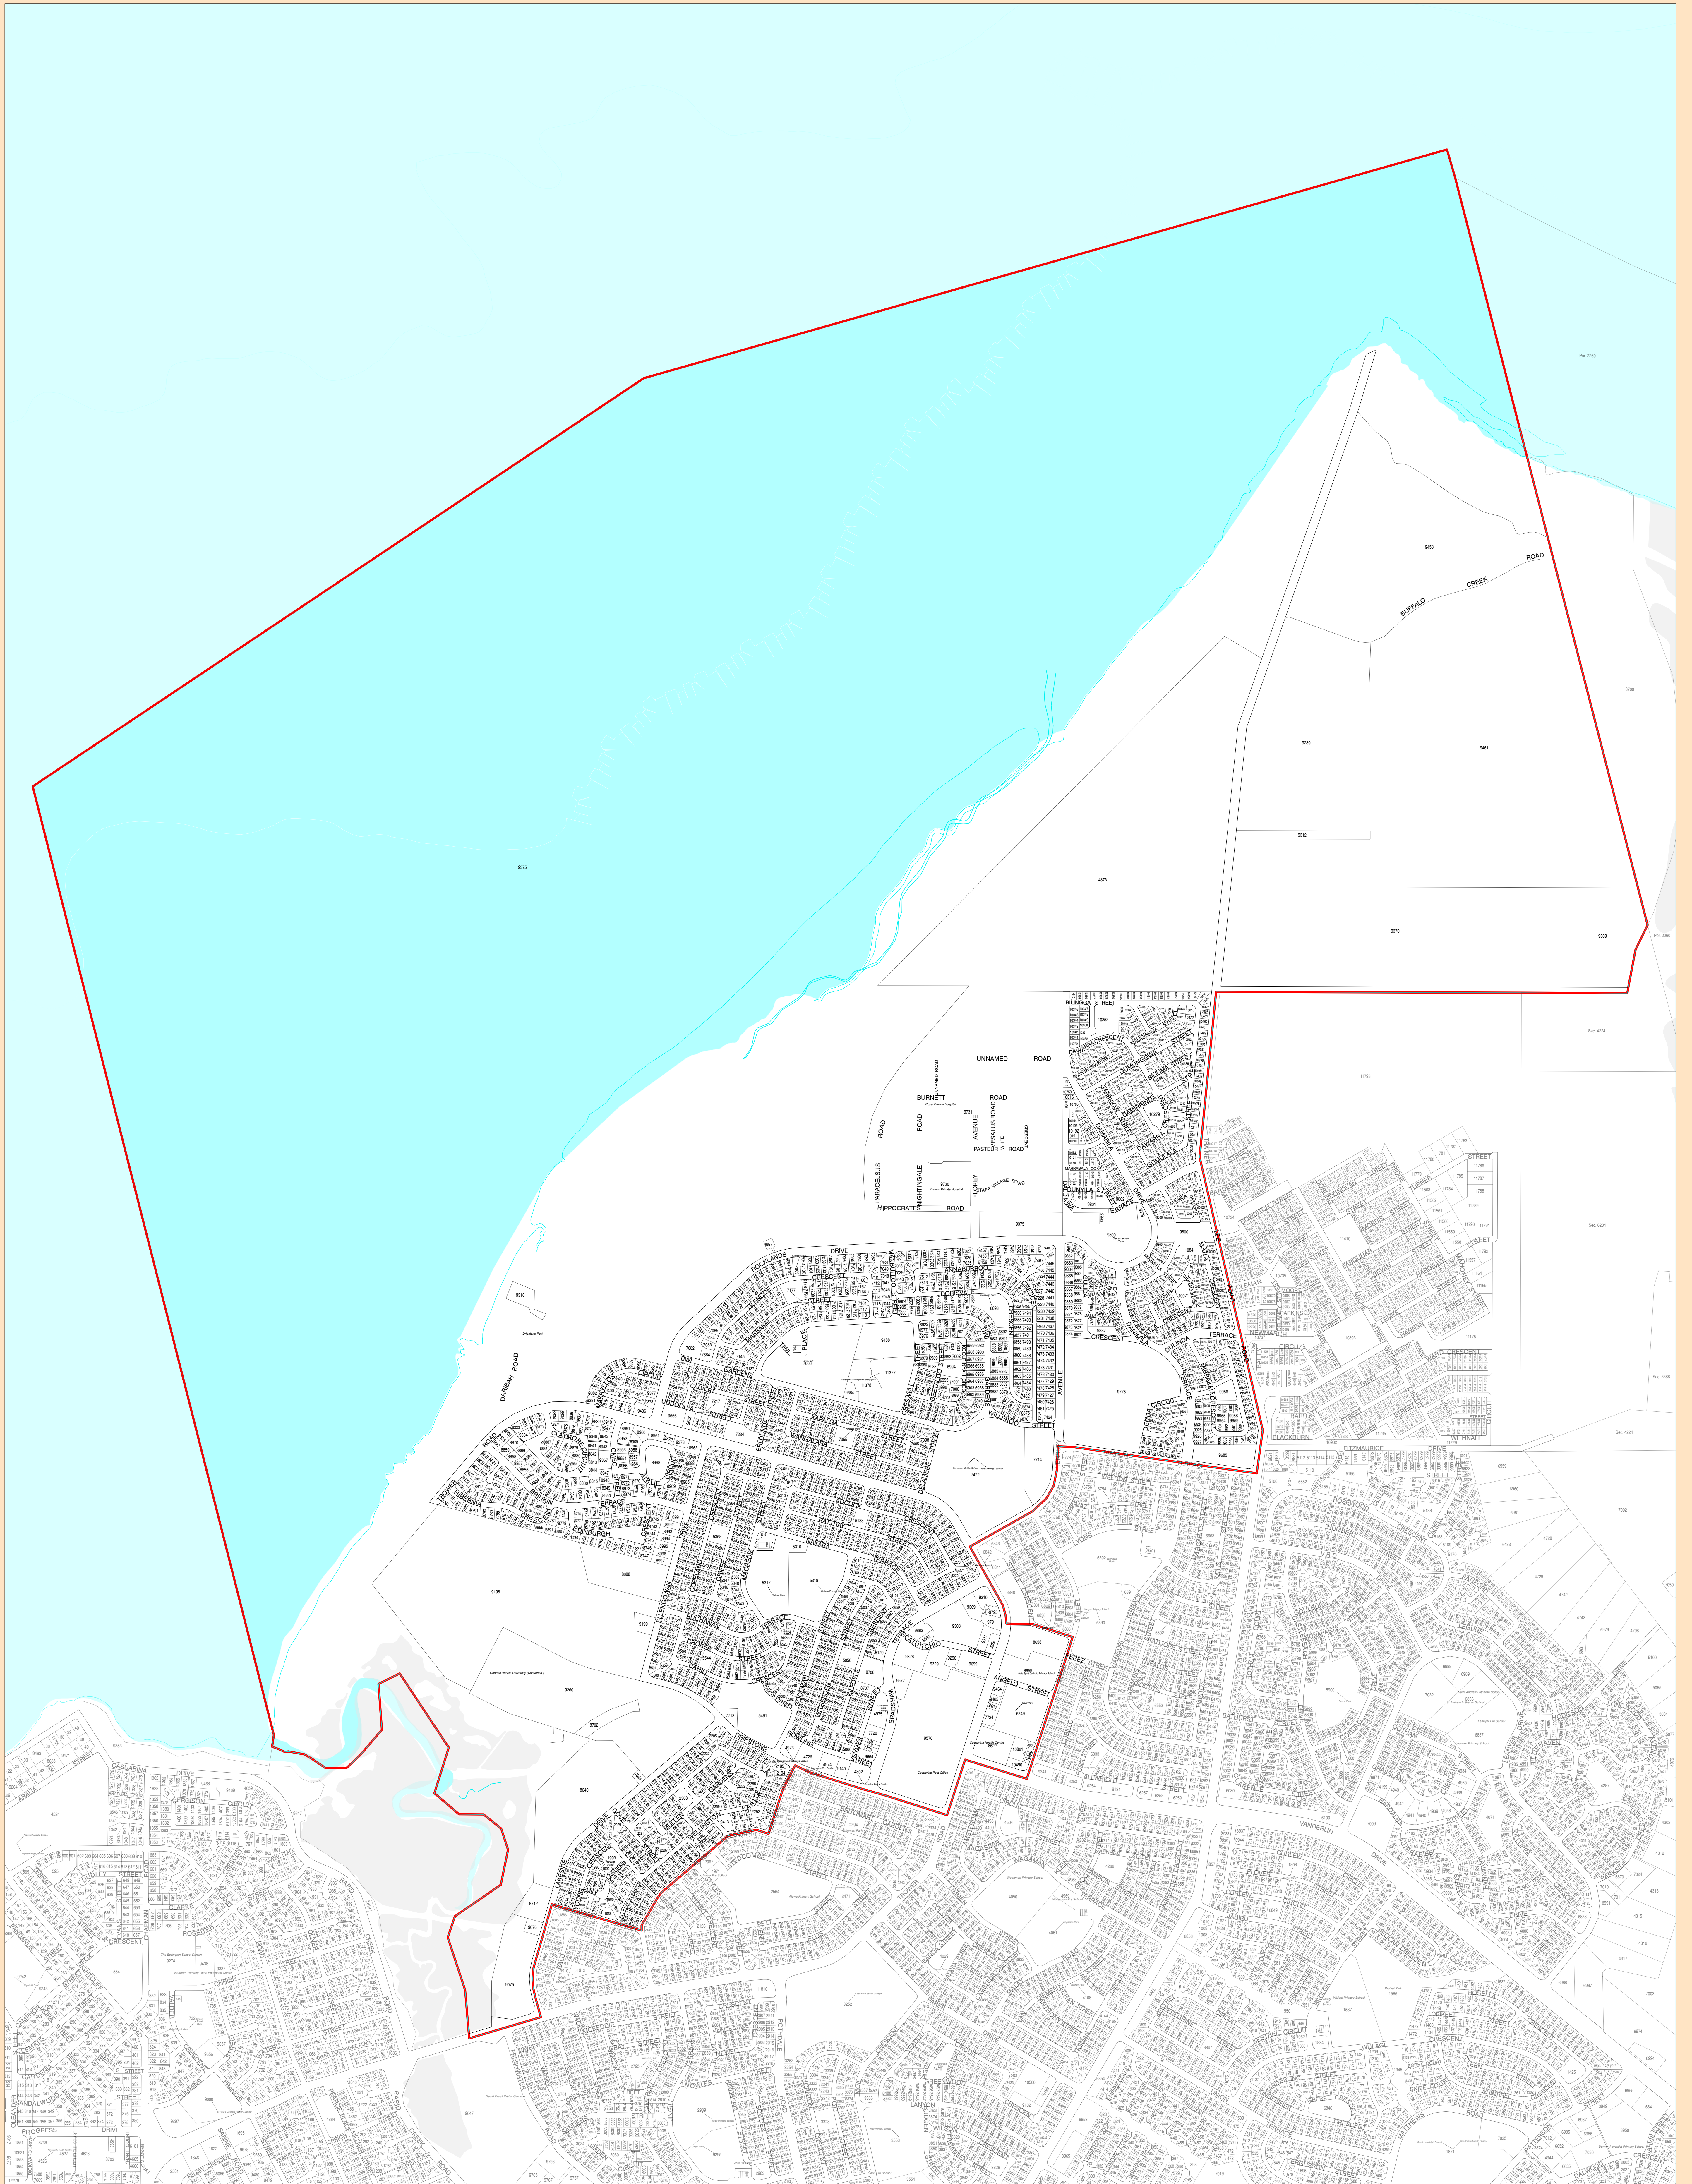

CASUARINA

LEGEND

HORIZONTAL DATUM : GDA94
DATE OF CADASTRE : 11 November 2015

LOCALITY DIAGRAM Darwin Municipality

2016 Electoral Boundaries

Casuarina

Darwin Municipality
Darwin Subregion

This map was produced on the Geocentric Datum of Australia 1994 (GDA 94). For most practical purposes GDA94 coordinates and satellite derived (GPS) coordinates based on the World Geodetic System 1984 (WGS84) are the same.

3rd Floor NAB House, Darwin
GPO Box 1690 Darwin NT 0801
<http://www.nt.gov.au/dpe>

© Northern Territory of Australia