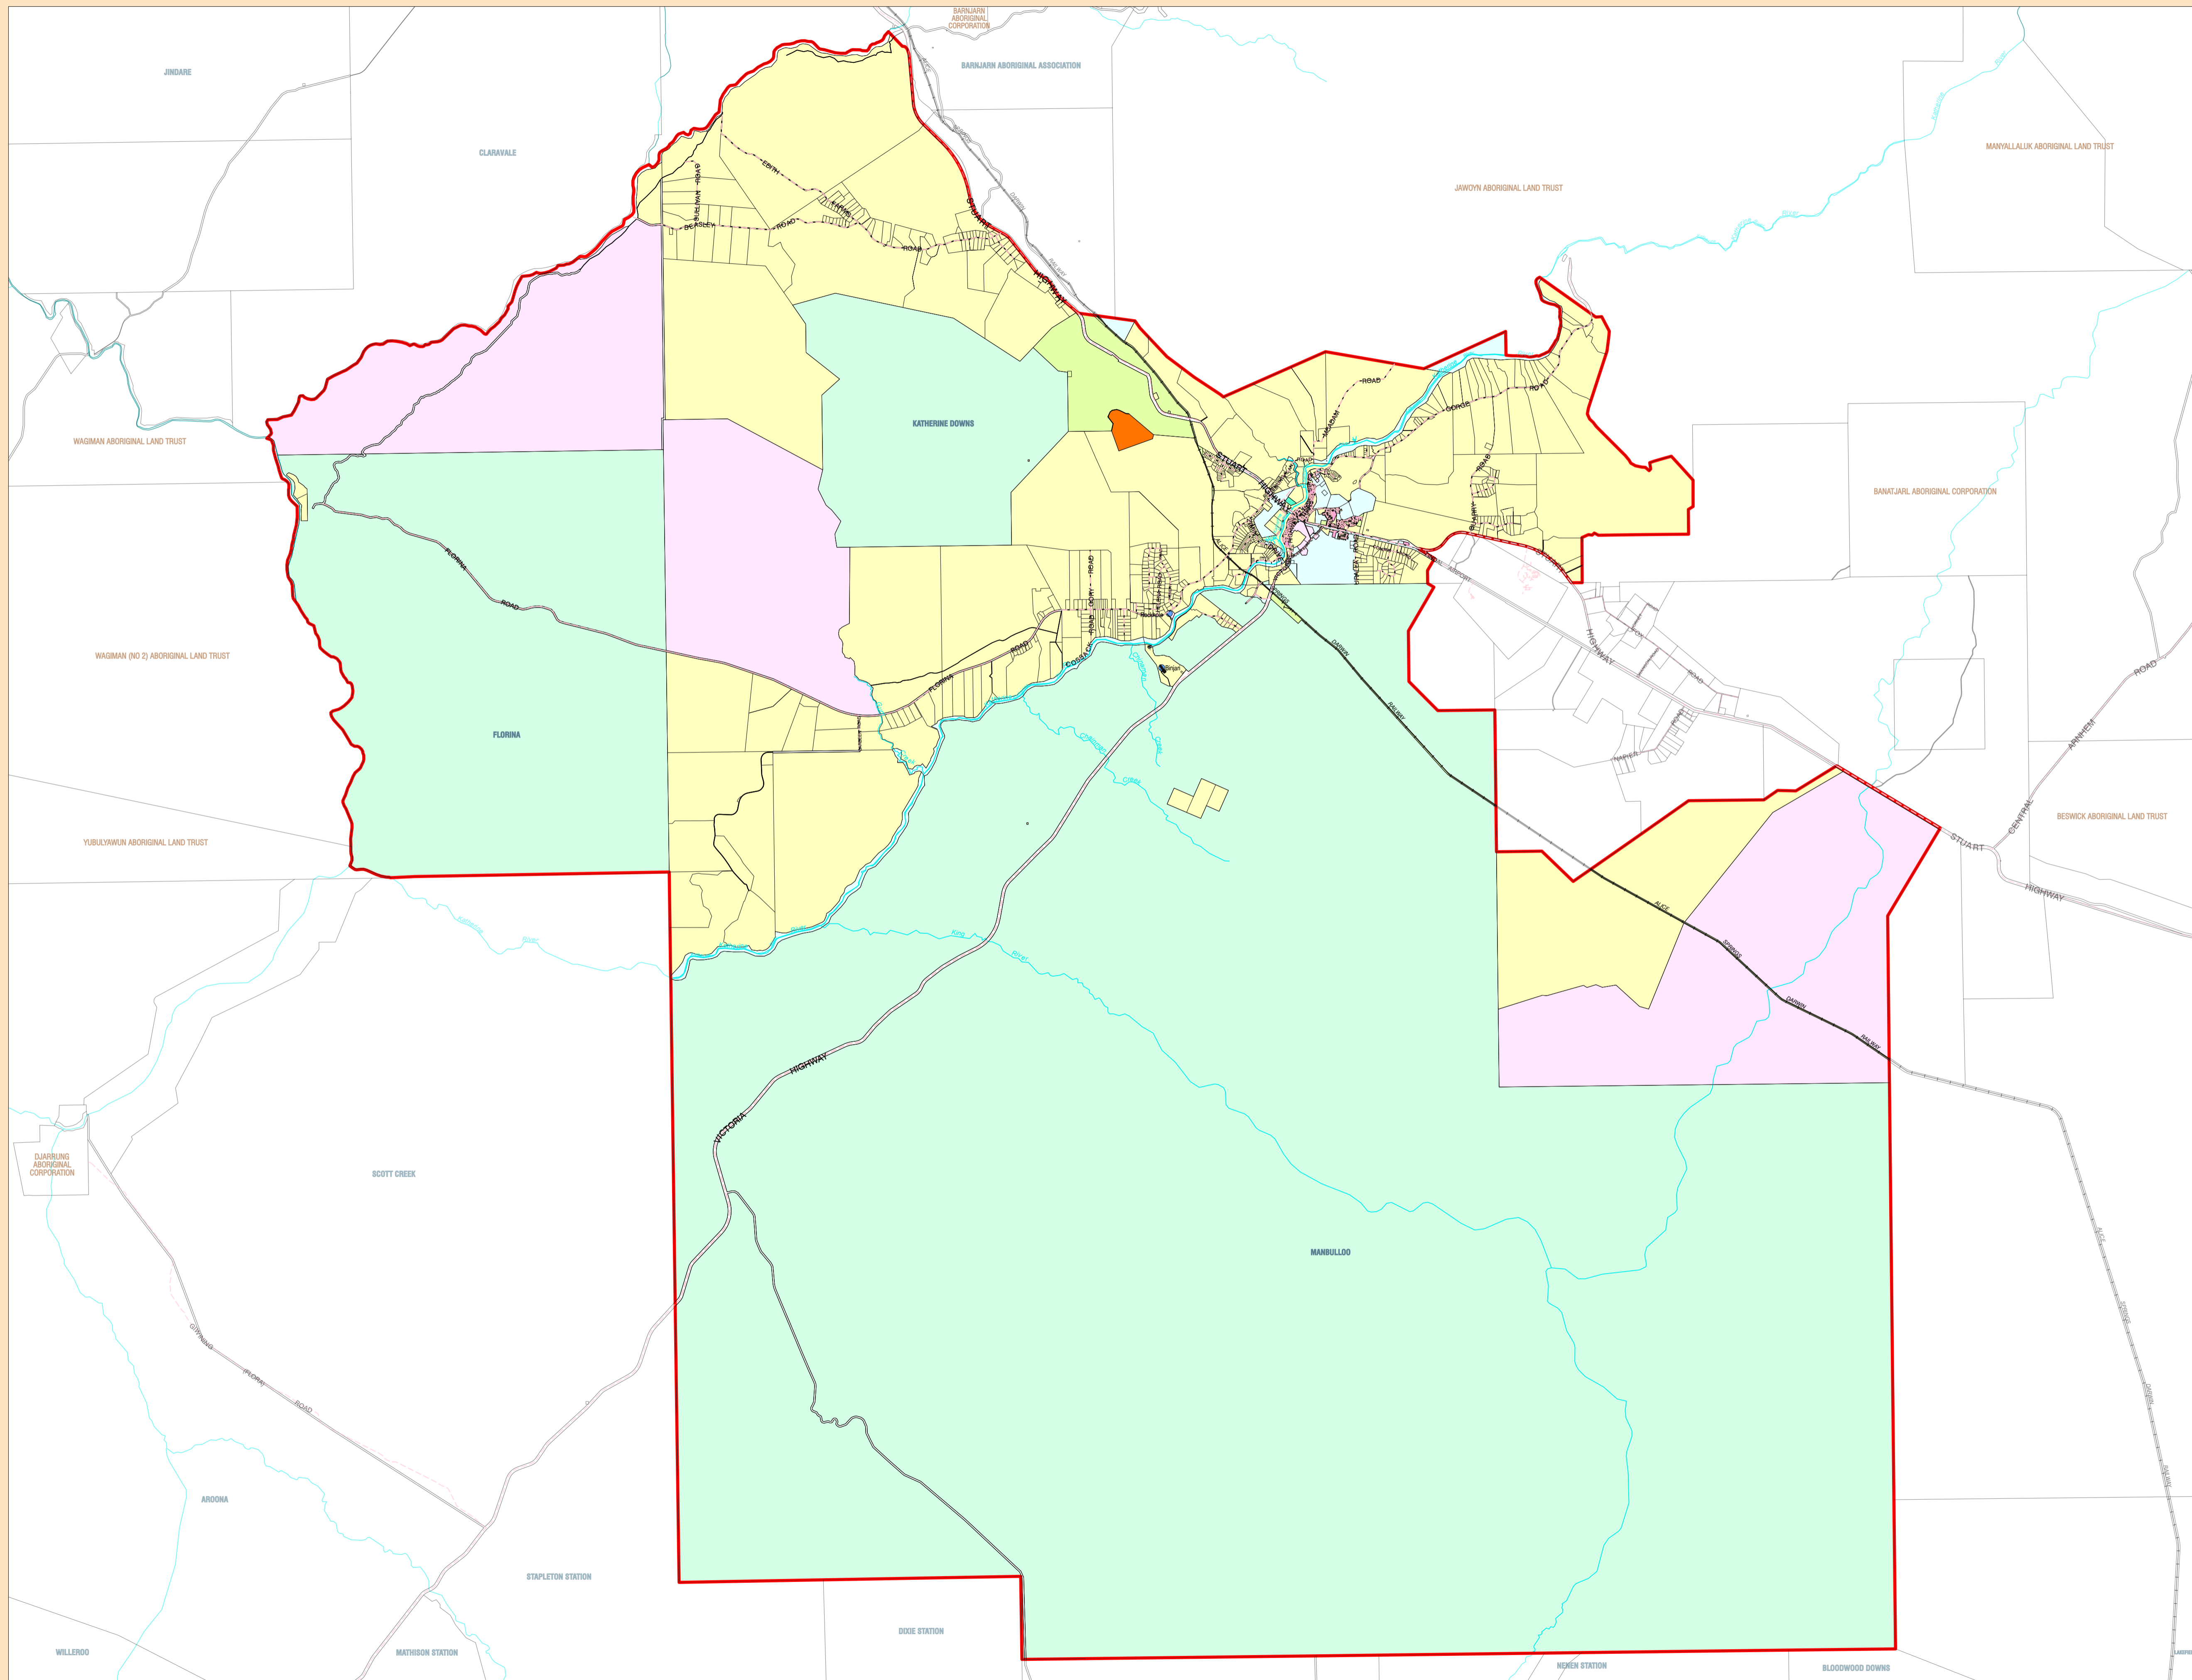

KATHERINE

2020 Electoral Boundaries Katherine

Eisey Subregion
Katherine Region

0 2 4 6 8 10
kilometres

HORIZONTAL DATUM : GDA 94
DATE OF CADASTRE : 8 October 2019

LEGEND

- BUILDING LEASE
- CROWN LEASE IN PERPETUITY
- CROWN LEASE TERM
- FREEHOLD
- GOVT SET ASIDE
- OCCUPATION LICENCE
- PASTORAL LEASE
- PERPETUAL PASTORAL LEASE
- RESERVE
- SPECIAL PURPOSES LEASE
- VACANT CROWN

LOCALITY DIAGRAM Eisey Subregion