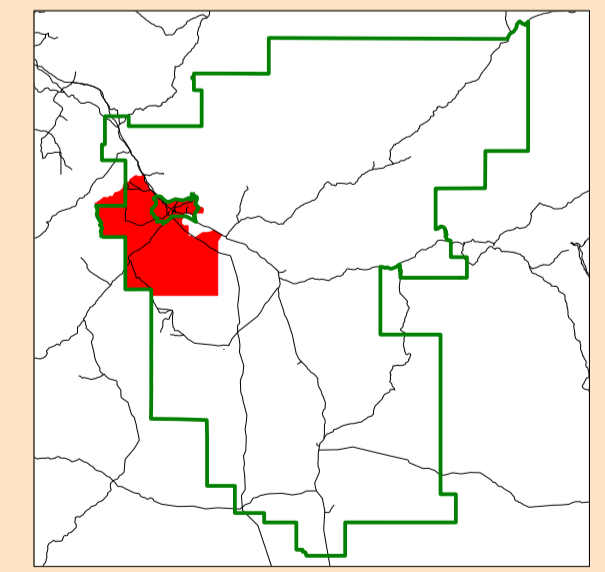

LOCALITY DIAGRAM Eisey Subregion