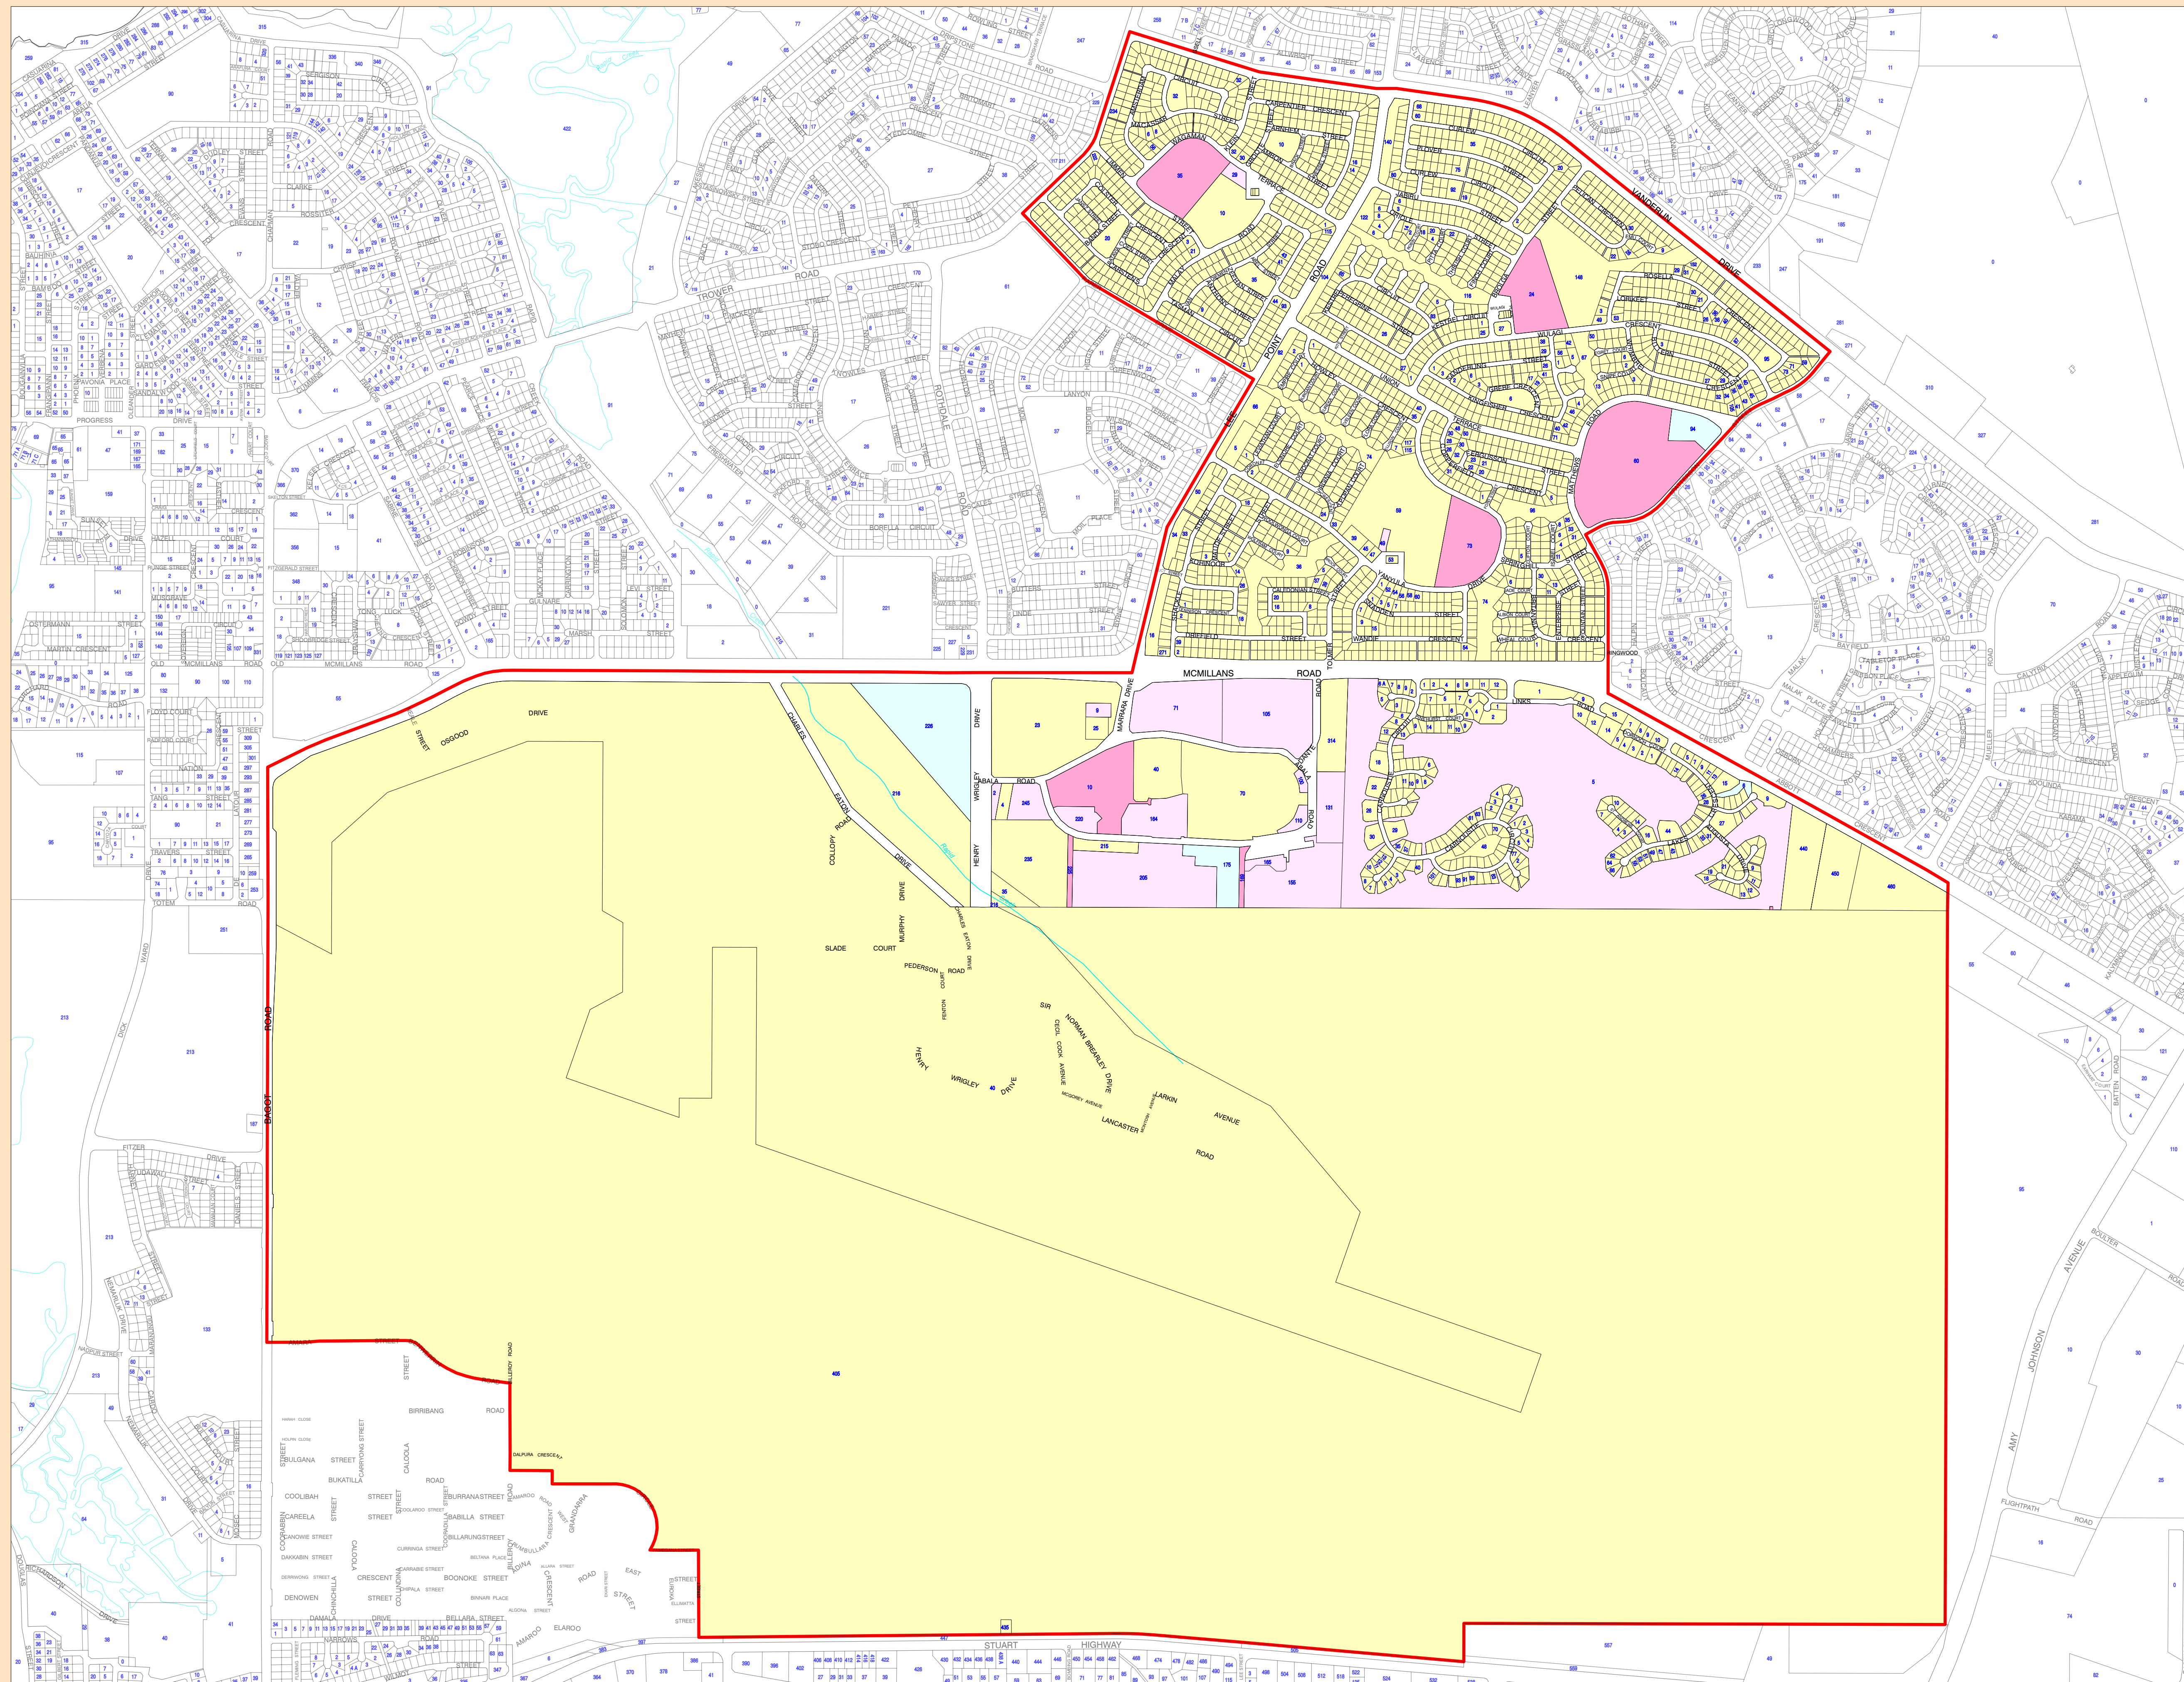

SANDERSON

2020 Electoral Boundaries Sanderson

Darwin Municipality
Darwin Subregion

HORIZONTAL DATUM : GDA 94
DATE OF CADASTRE : 17 October 2019

LEGEND

- CROWN LEASE IN PERPETUITY
- FREEHOLD
- GOVT SET ASIDE
- VACANT CROWN

LOCALITY DIAGRAM Darwin Municipality