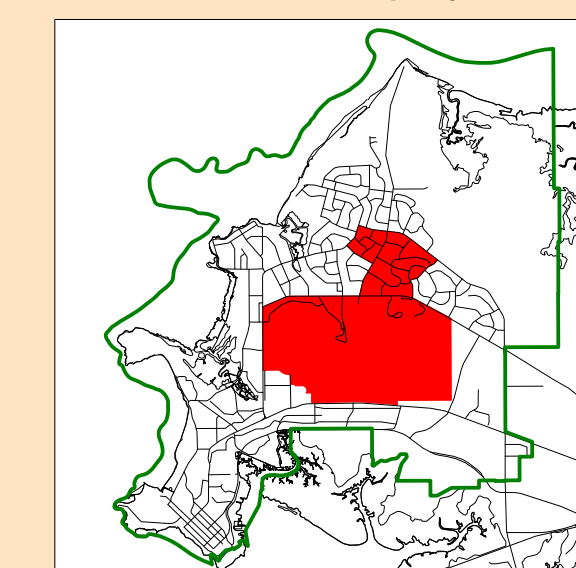

LOCALITY DIAGRAM Darwin Municipality