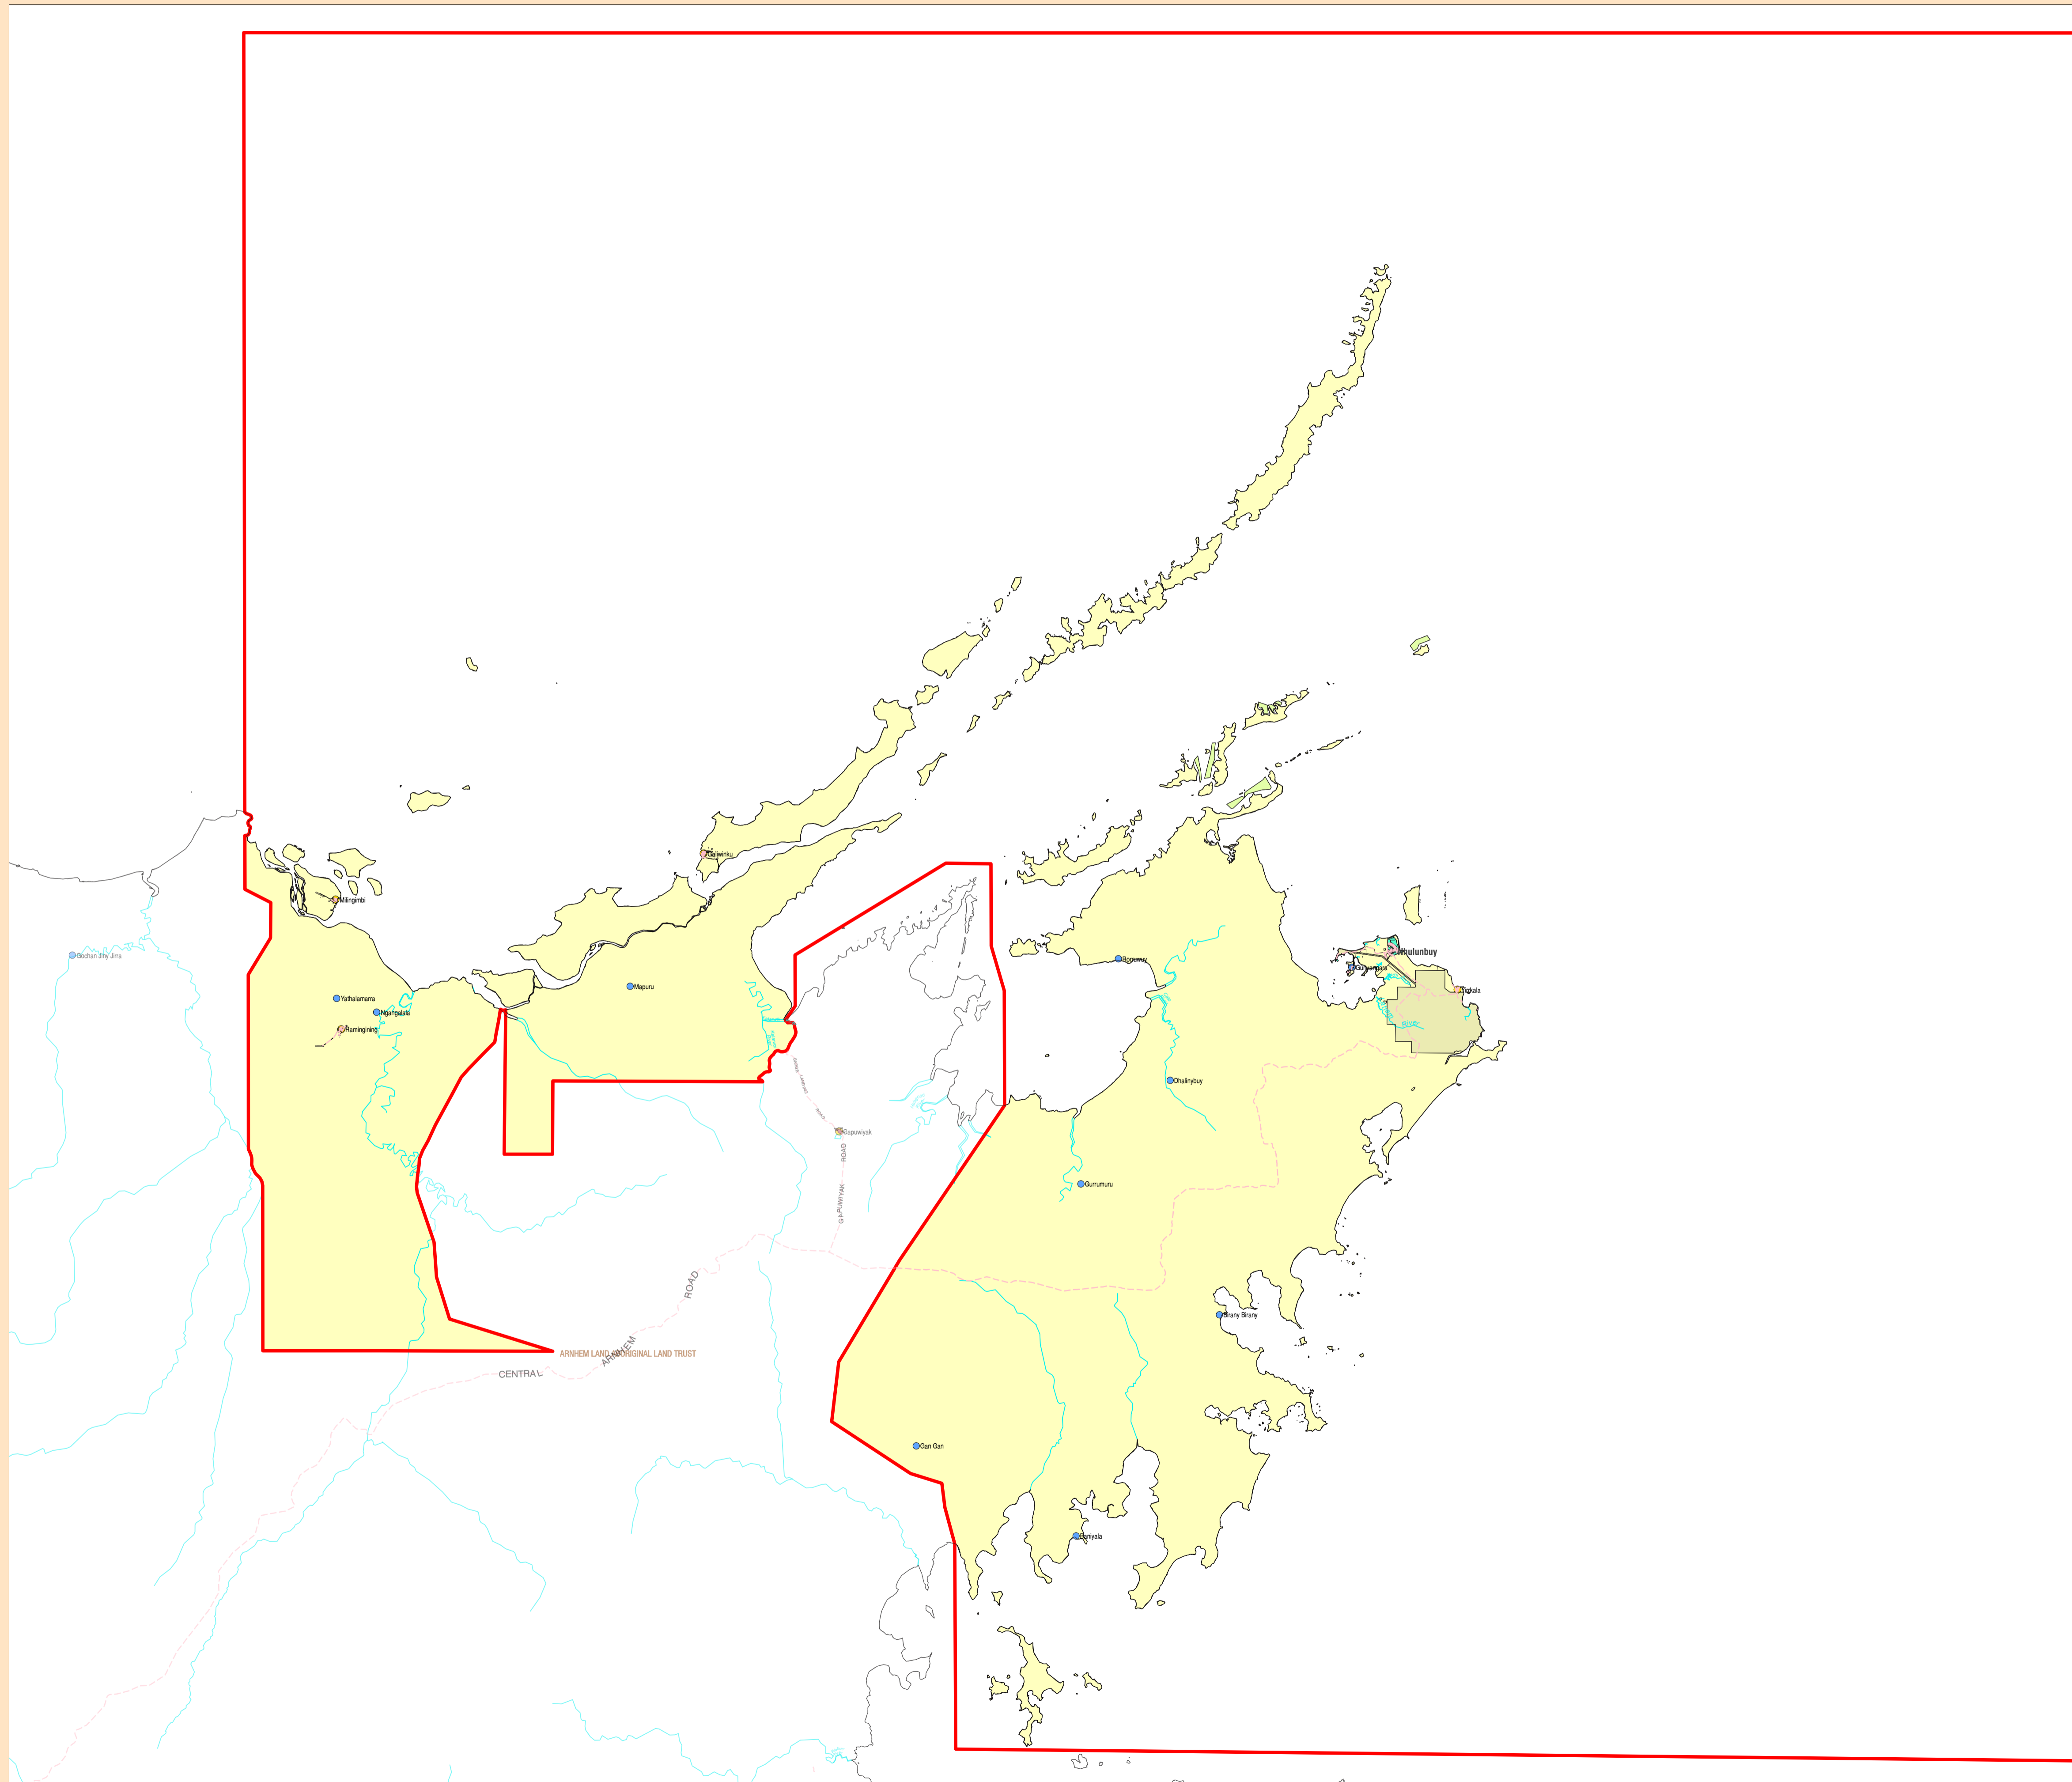

MULKA

2020 Electoral Boundaries Mulka

HORIZONTAL DATUM : GDA 94
DATE OF CADASTRE : 17 October 2019

LEGEND

- CROWN LEASE TERM
- FREEHOLD
- GOVT SET ASIDE
- REGISTERED MINING LEASE
- SPECIAL PURPOSES LEASE
- VACANT CROWN

LOCALITY DIAGRAM