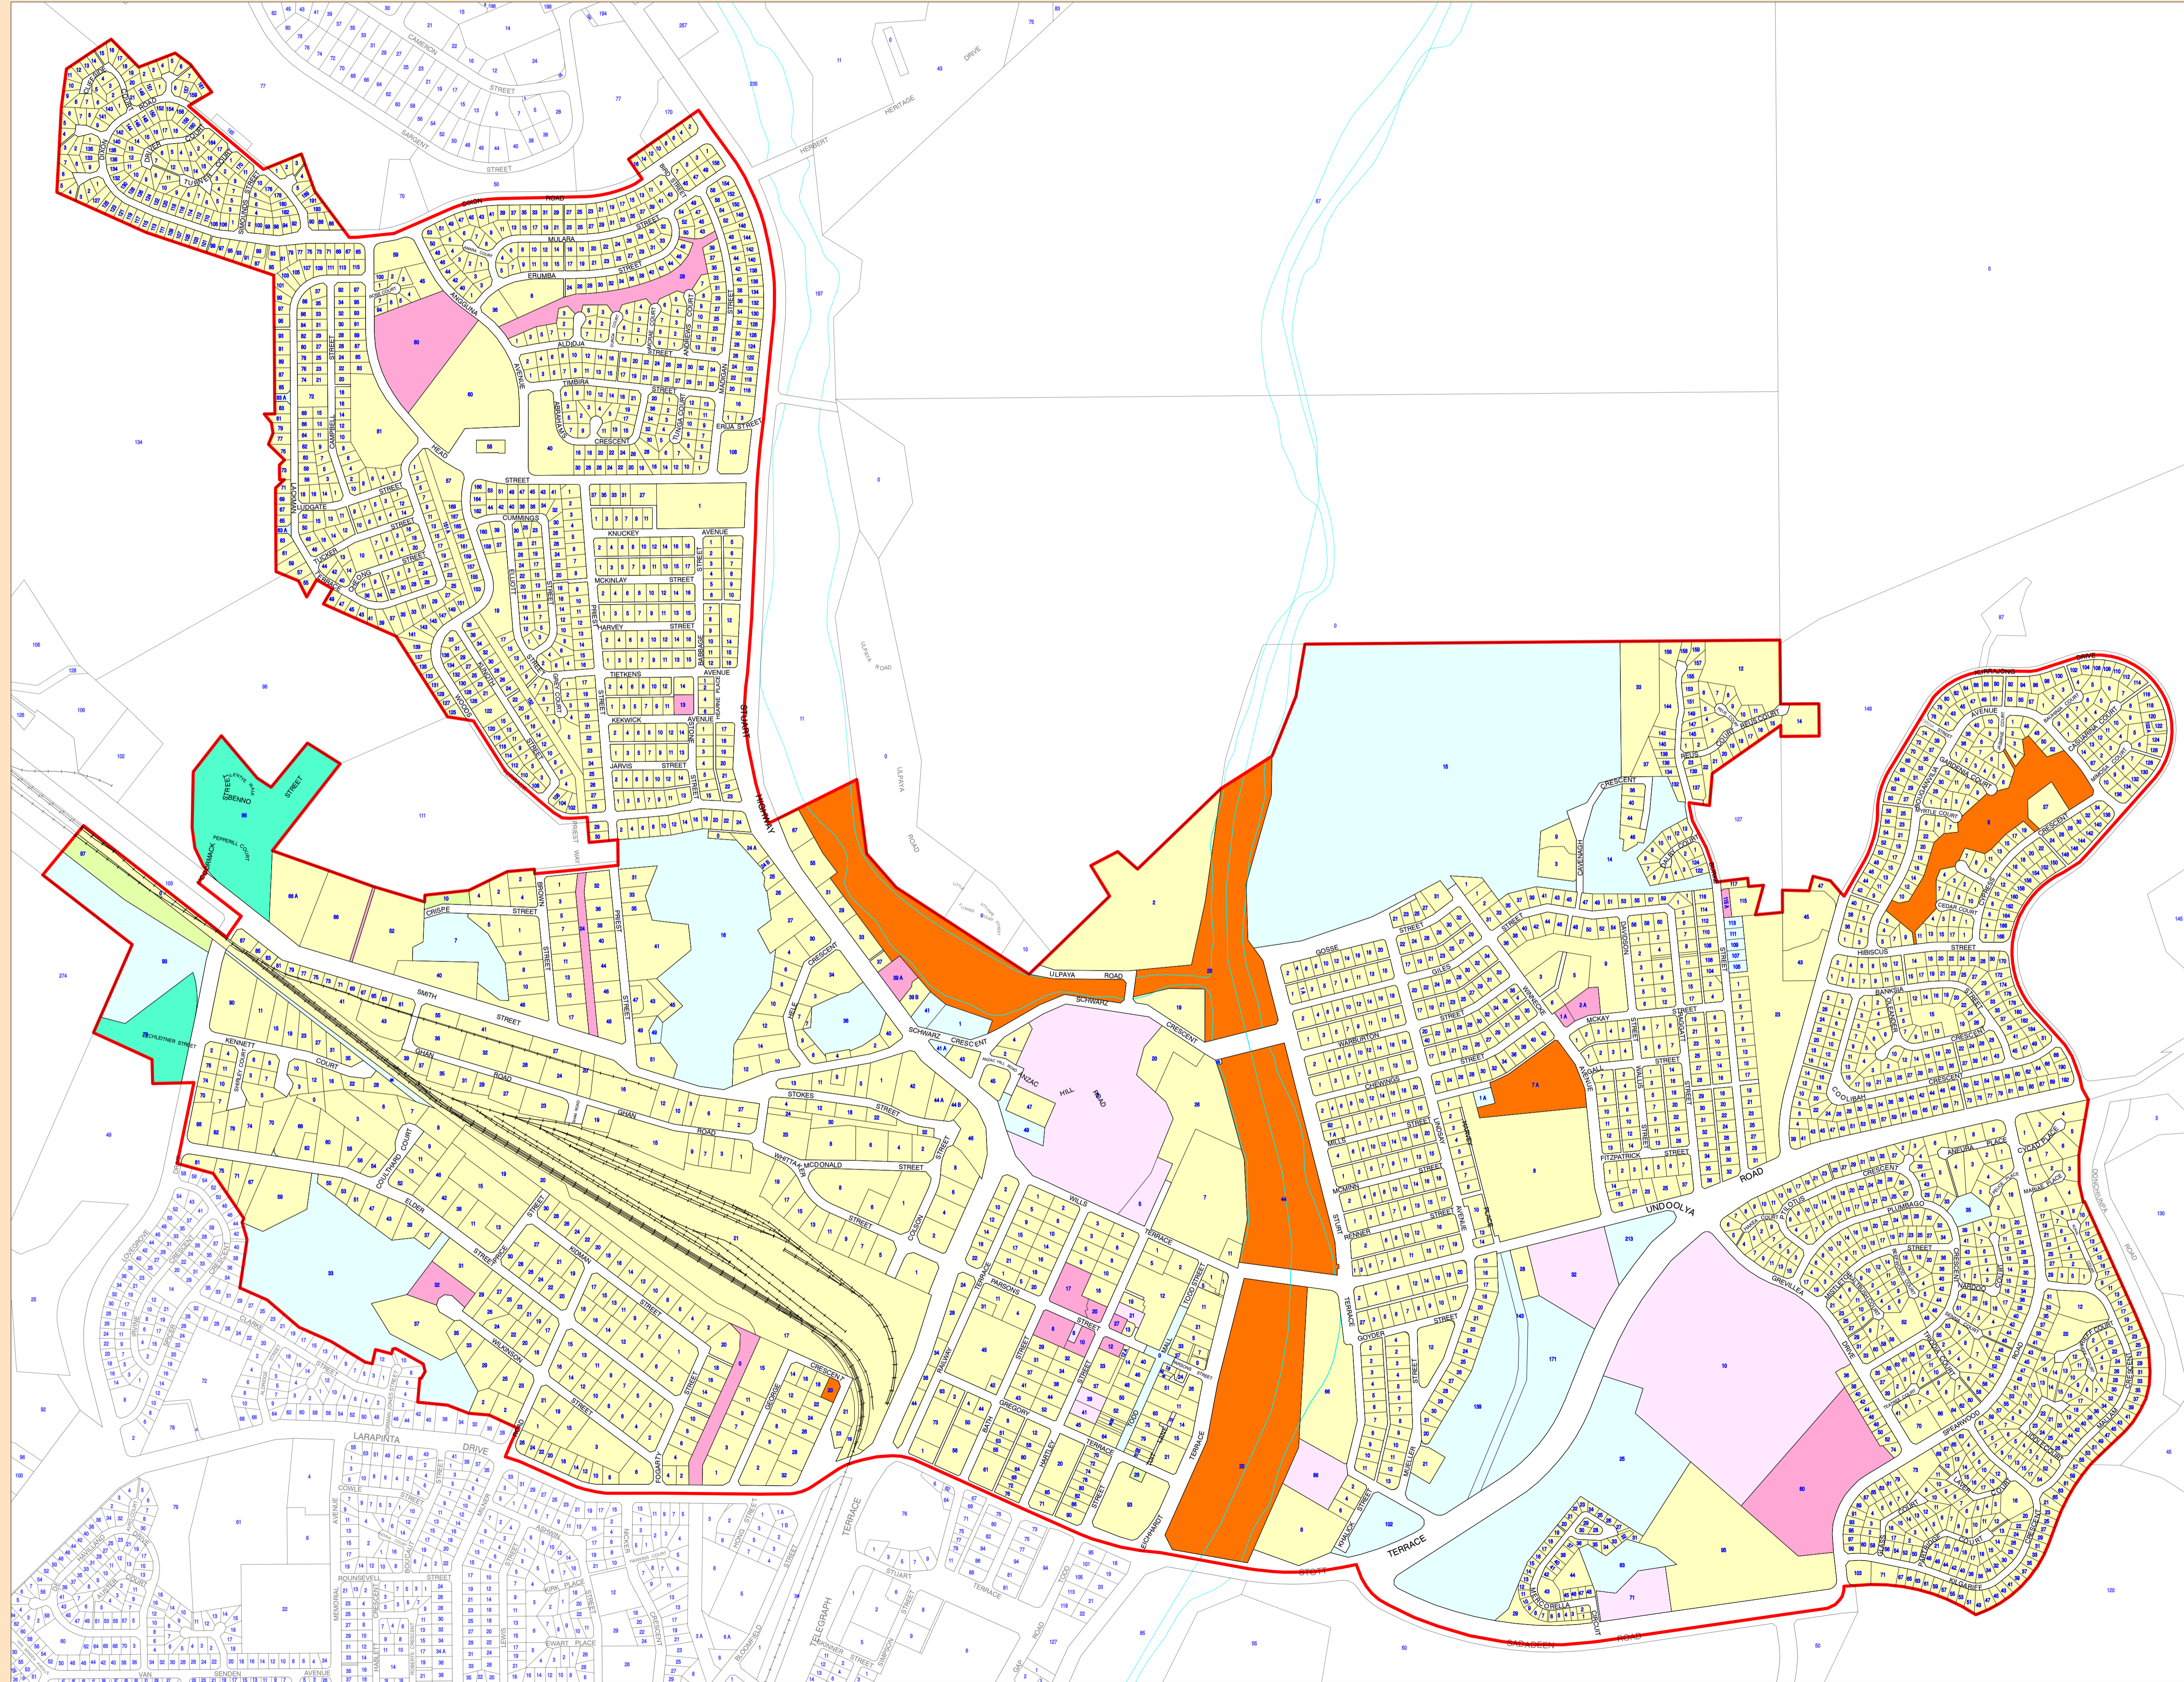

2020 Electoral Boundaries Braitling

Town Of Alice Springs
Alice Springs Municipality

0 100 200 300 400 500
metres

HORIZONTAL DATUM : GDA 94
DATE OF CADASTRE : 8 October 2019

LEGEND

- CROWN LEASE IN PERPETUITY
- CROWN LEASE TERM
- FREEHOLD
- GOVT SET ASIDE
- OCCUPATION LICENCE
- RESERVE
- SPECIAL PURPOSES LEASE
- VACANT CROWN

LOCALITY DIAGRAM Town Of Alice Springs