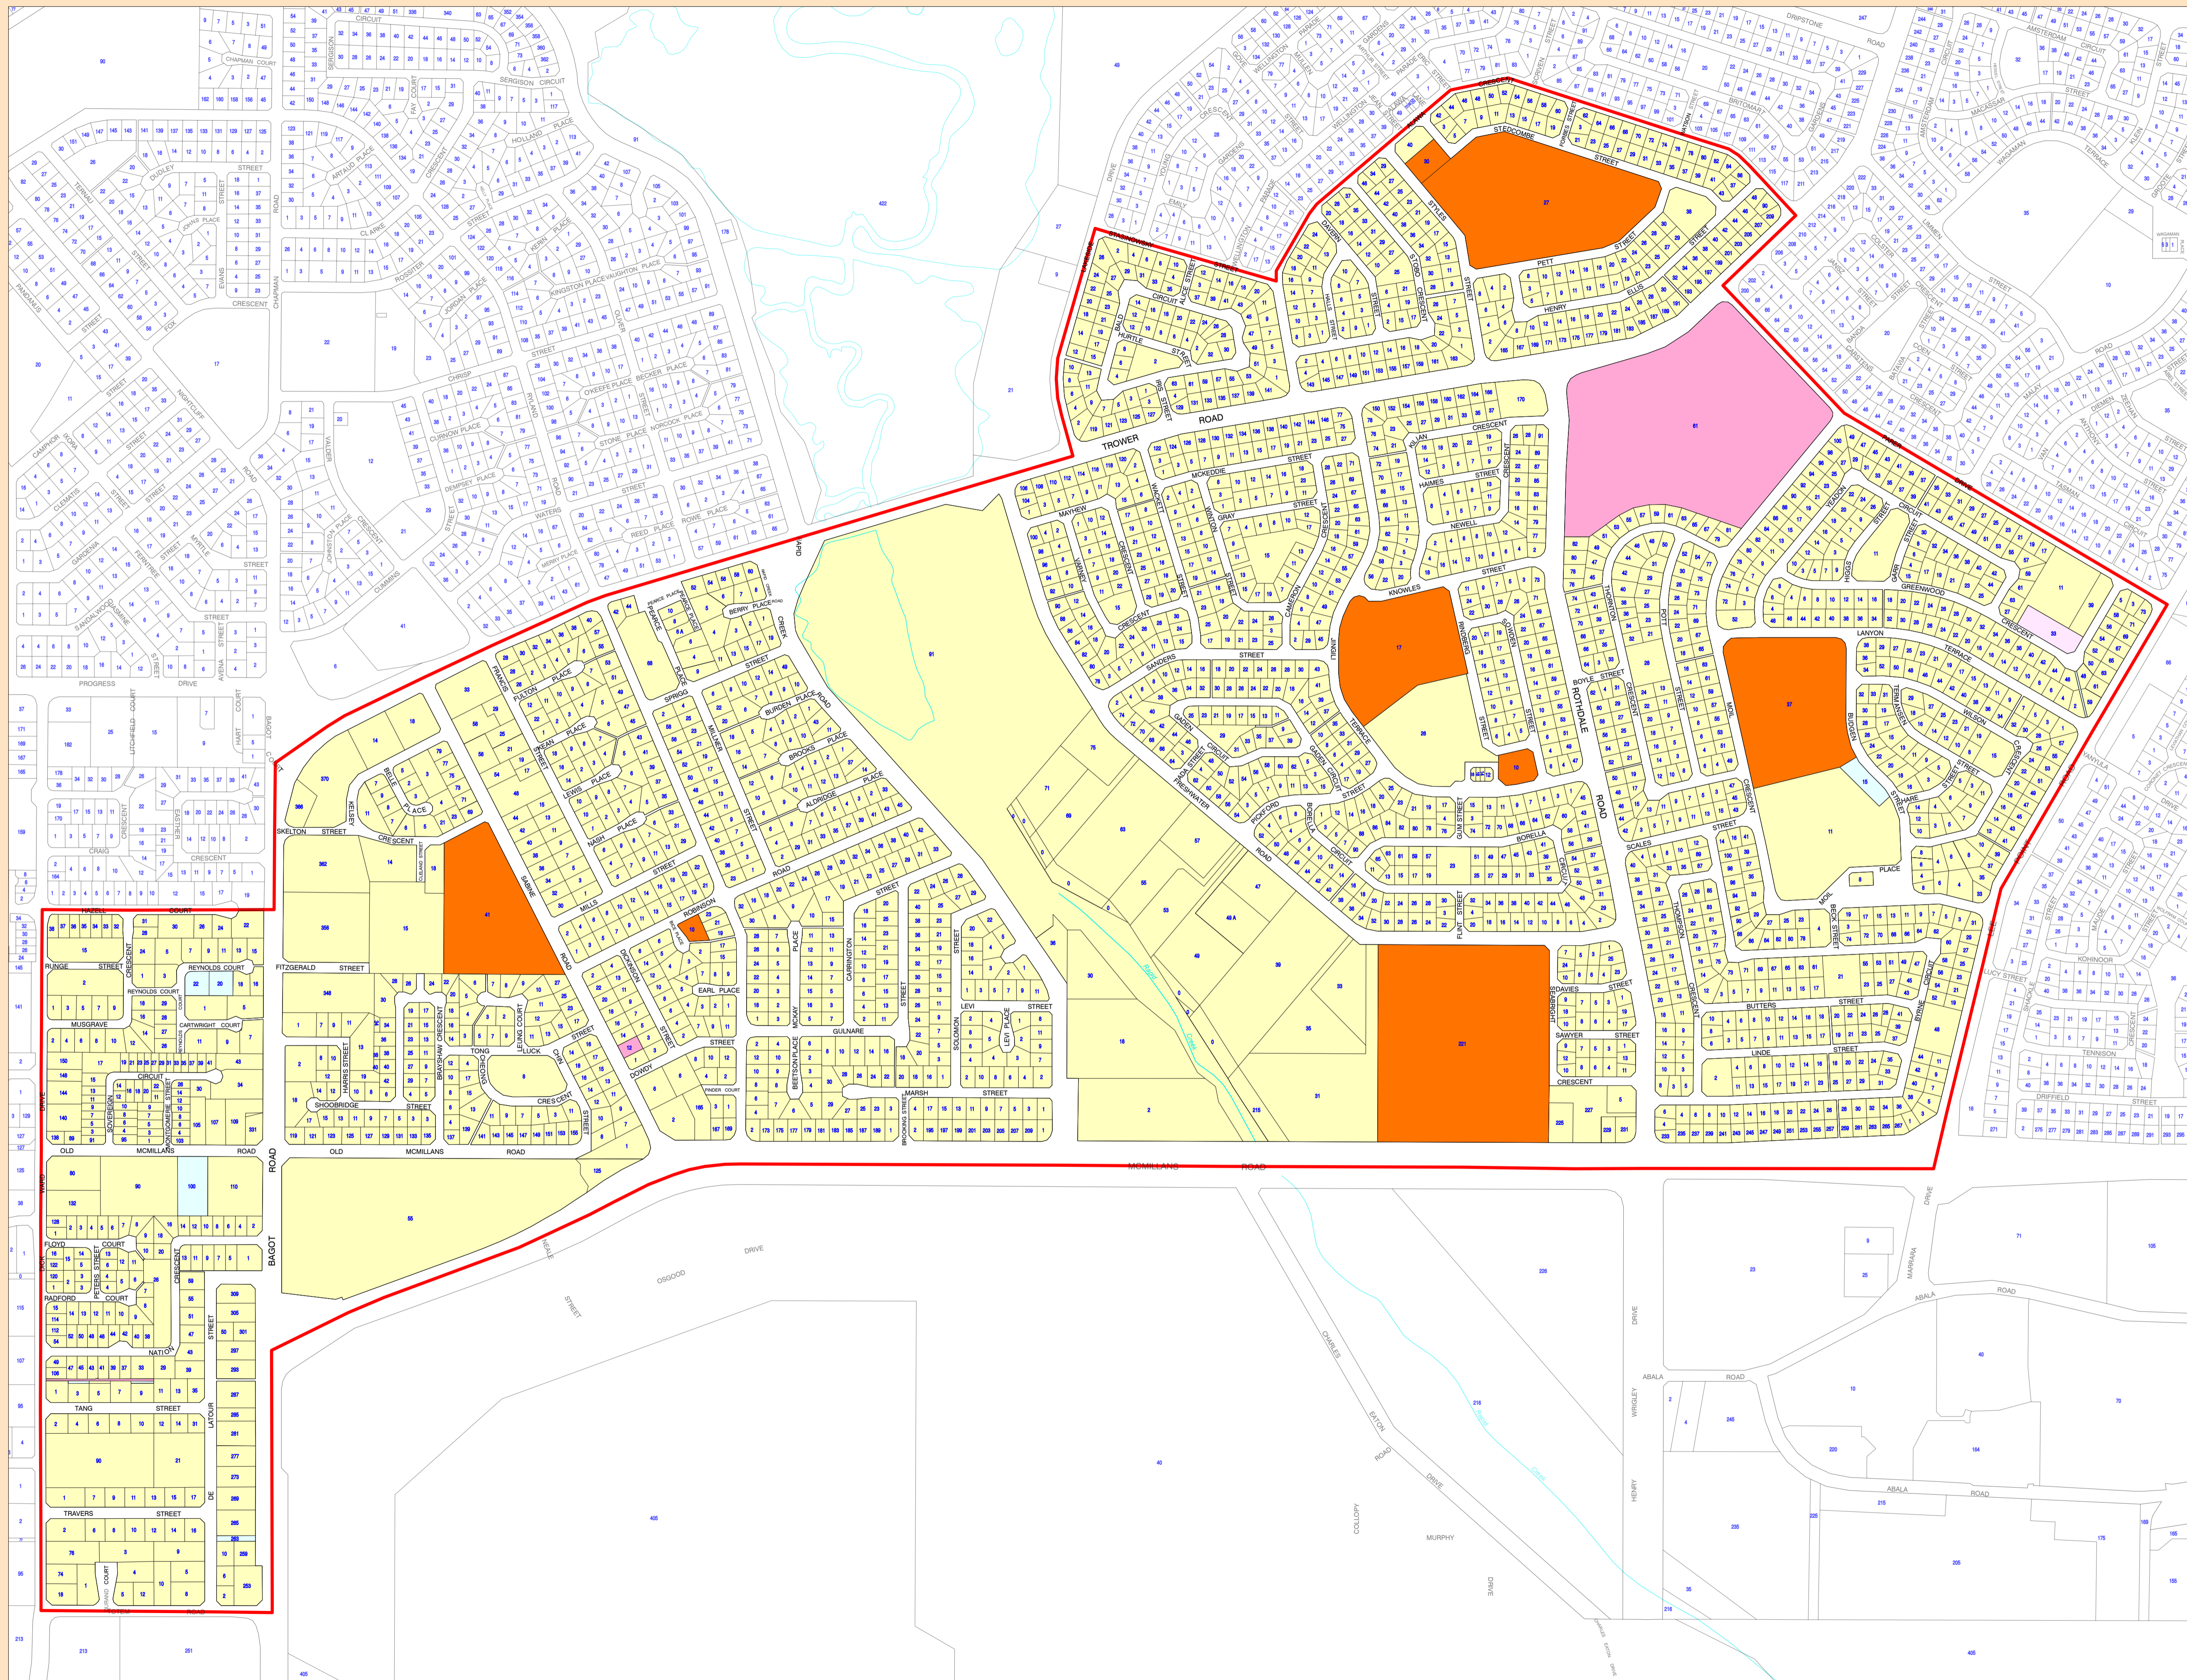

2020 Electoral Boundaries Johnston

Town Of Nightcliff
Darwin Municipality

0 100 200 300 400 500
metres

HORIZONTAL DATUM : GDA 94
DATE OF CADASTRE : 8 October 2019

LEGEND

- CROWN LEASE IN PERPETUITY
- FREEHOLD
- GOVT SET ASIDE
- RESERVE
- VACANT CROWN

LOCALITY DIAGRAM Town Of Nightcliff