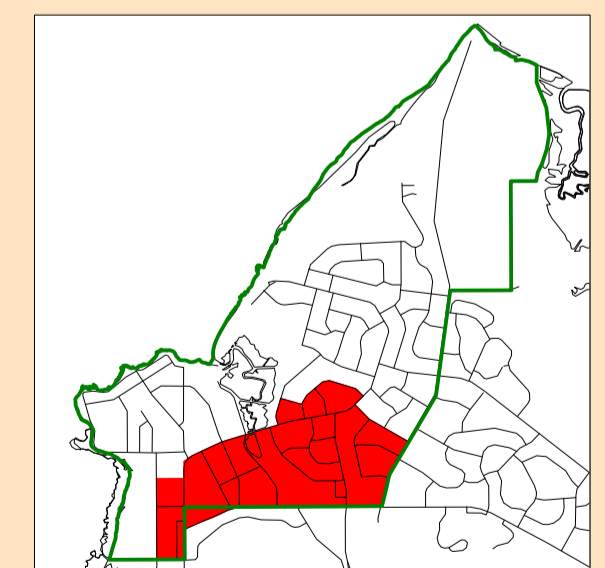

LOCALITY DIAGRAM Town Of Nightcliff