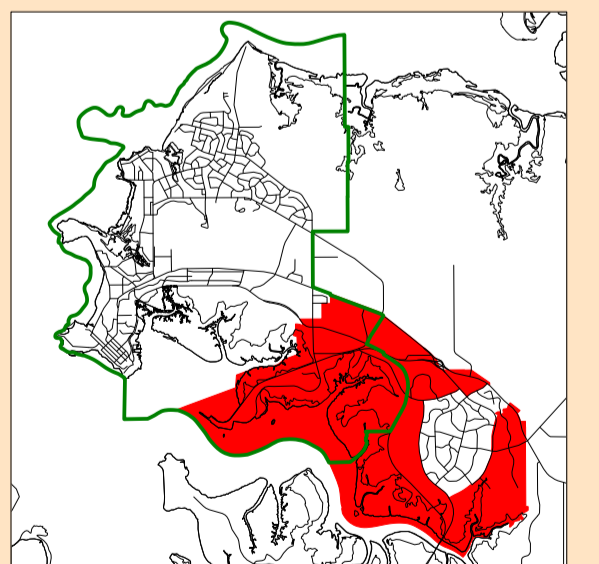

LOCALITY DIAGRAM Darwin Subregion