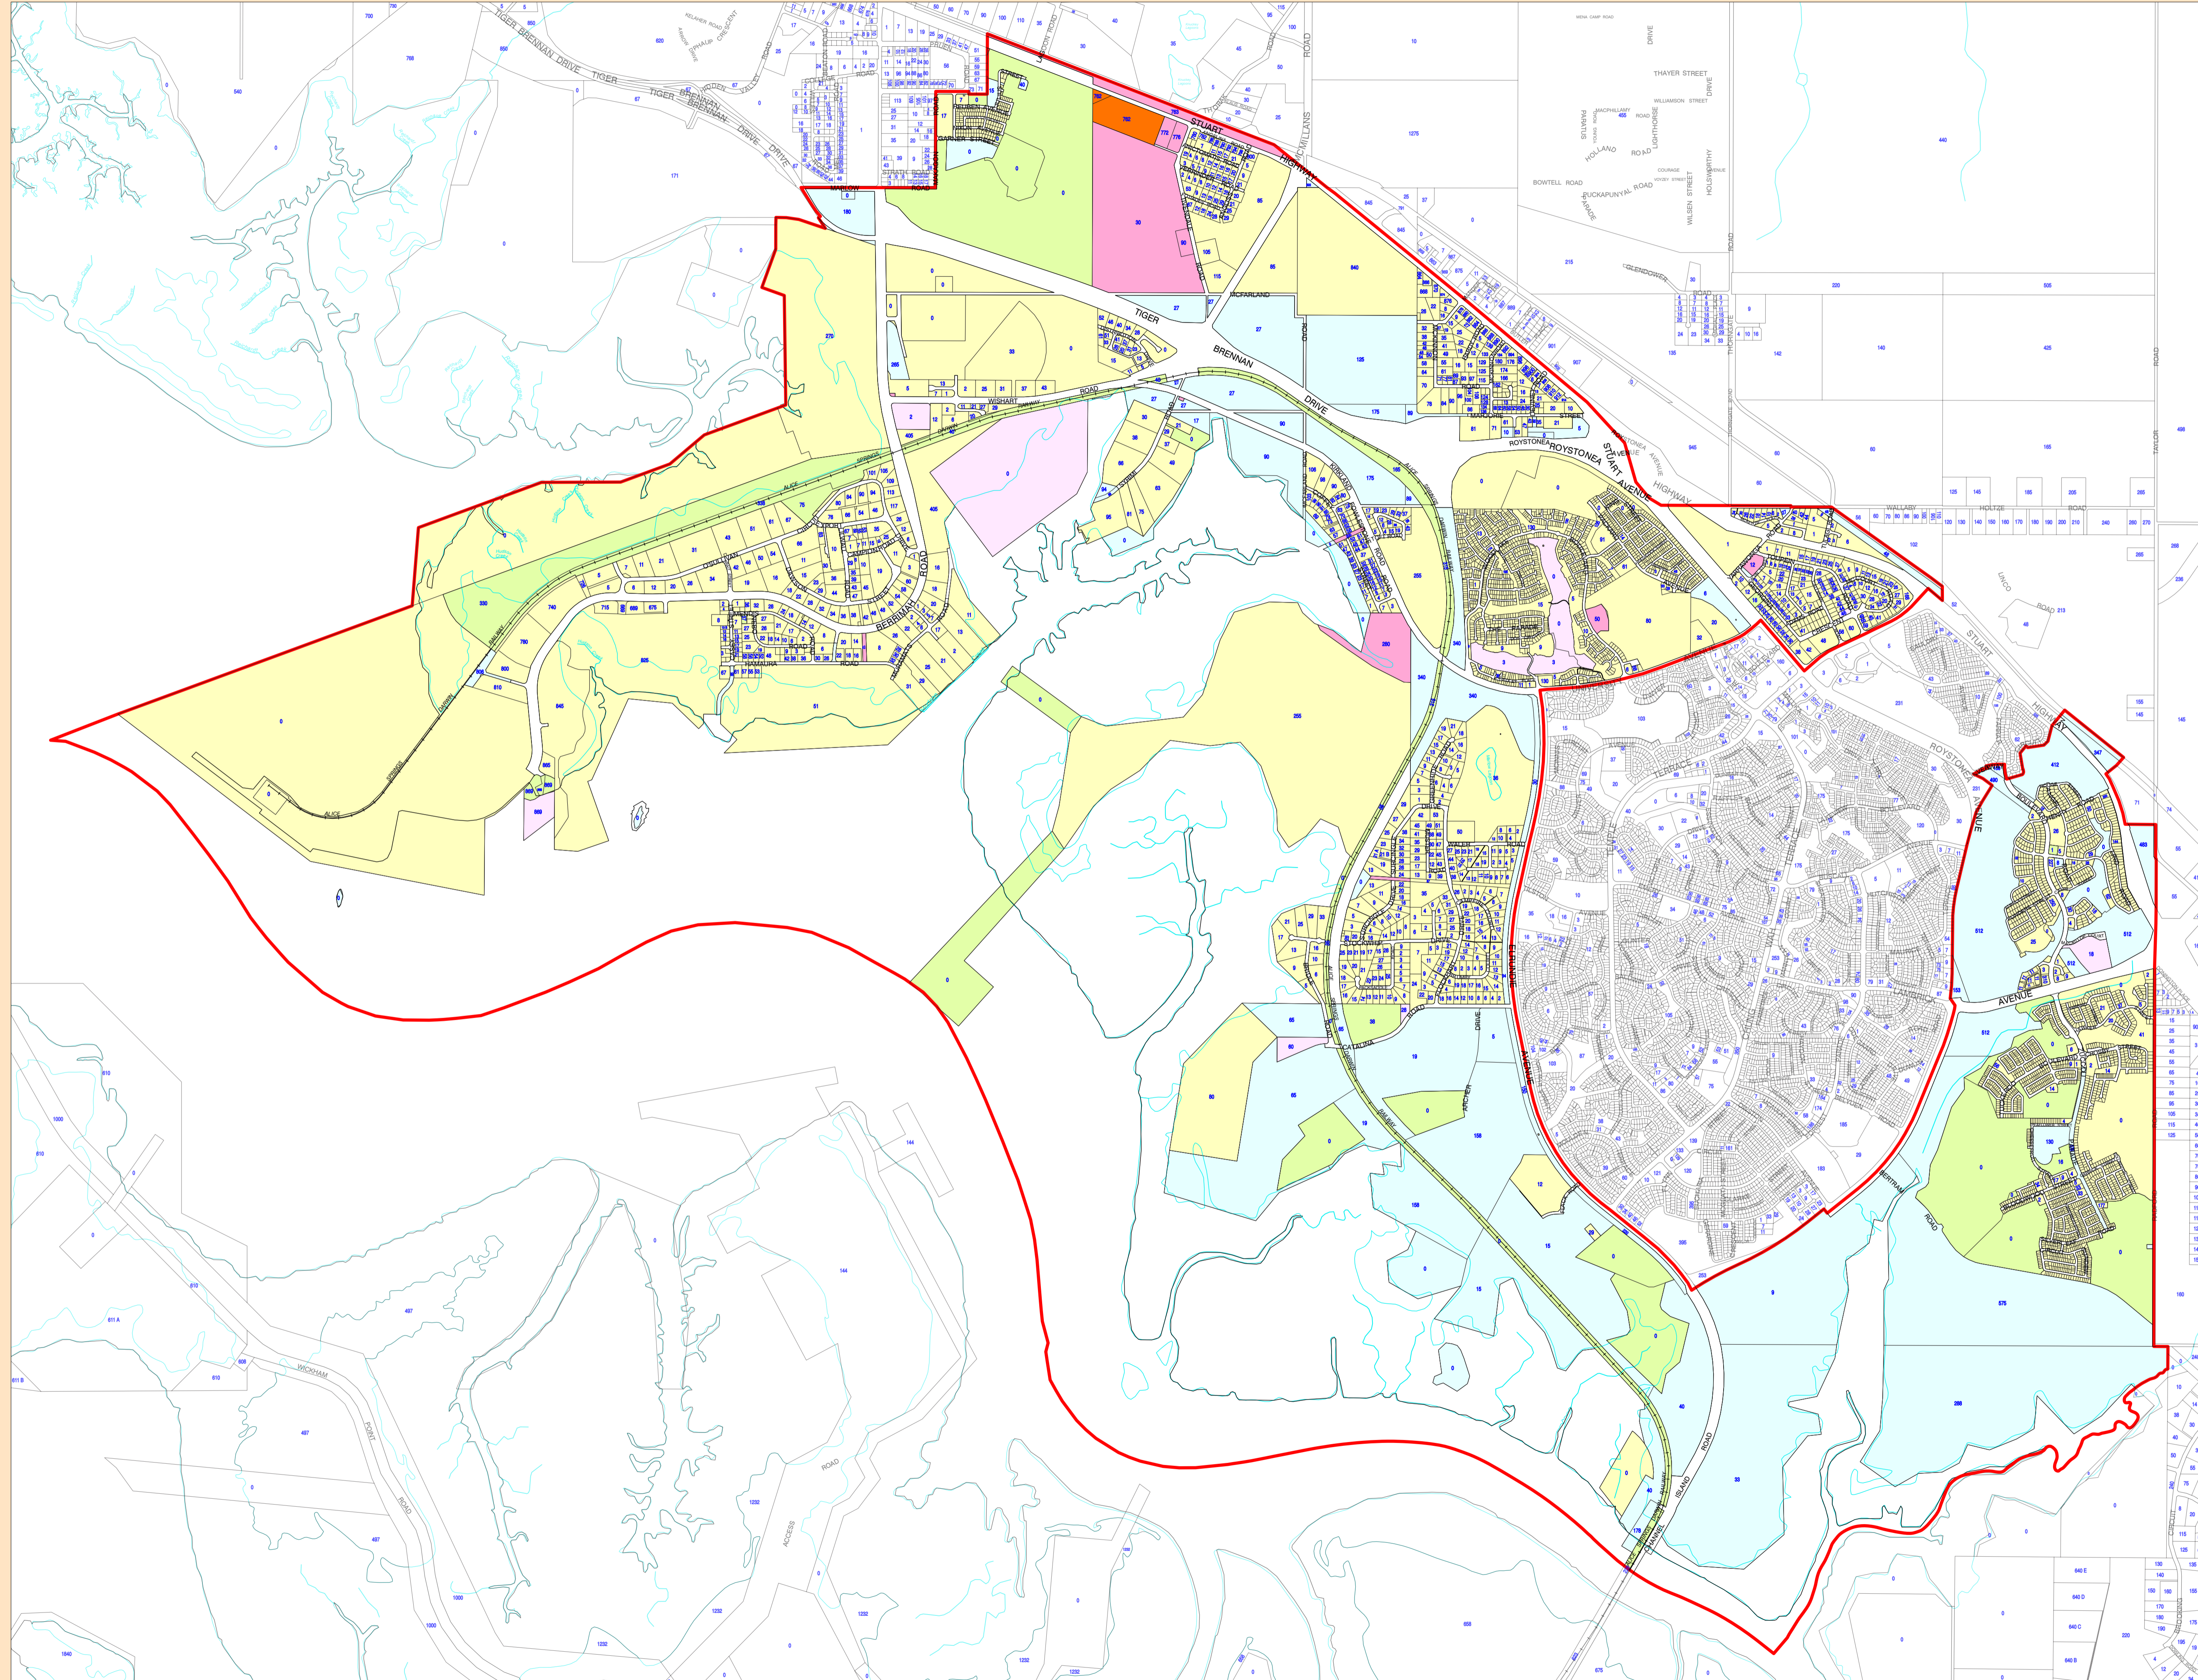

2020 Electoral Boundaries Spillett

Darwin Subregion
Darwin Region

0 400 800 1200 1600 2000
metres

HORIZONTAL DATUM : GDA 94
DATE OF CADASTRE : 8 October 2019

LEGEND

- CROWN LEASE IN PERPETUITY
- CROWN LEASE TERM
- FREEHOLD
- GOVT SET ASIDE
- RESERVE
- VACANT CROWN

LOCALITY DIAGRAM Darwin Subregion