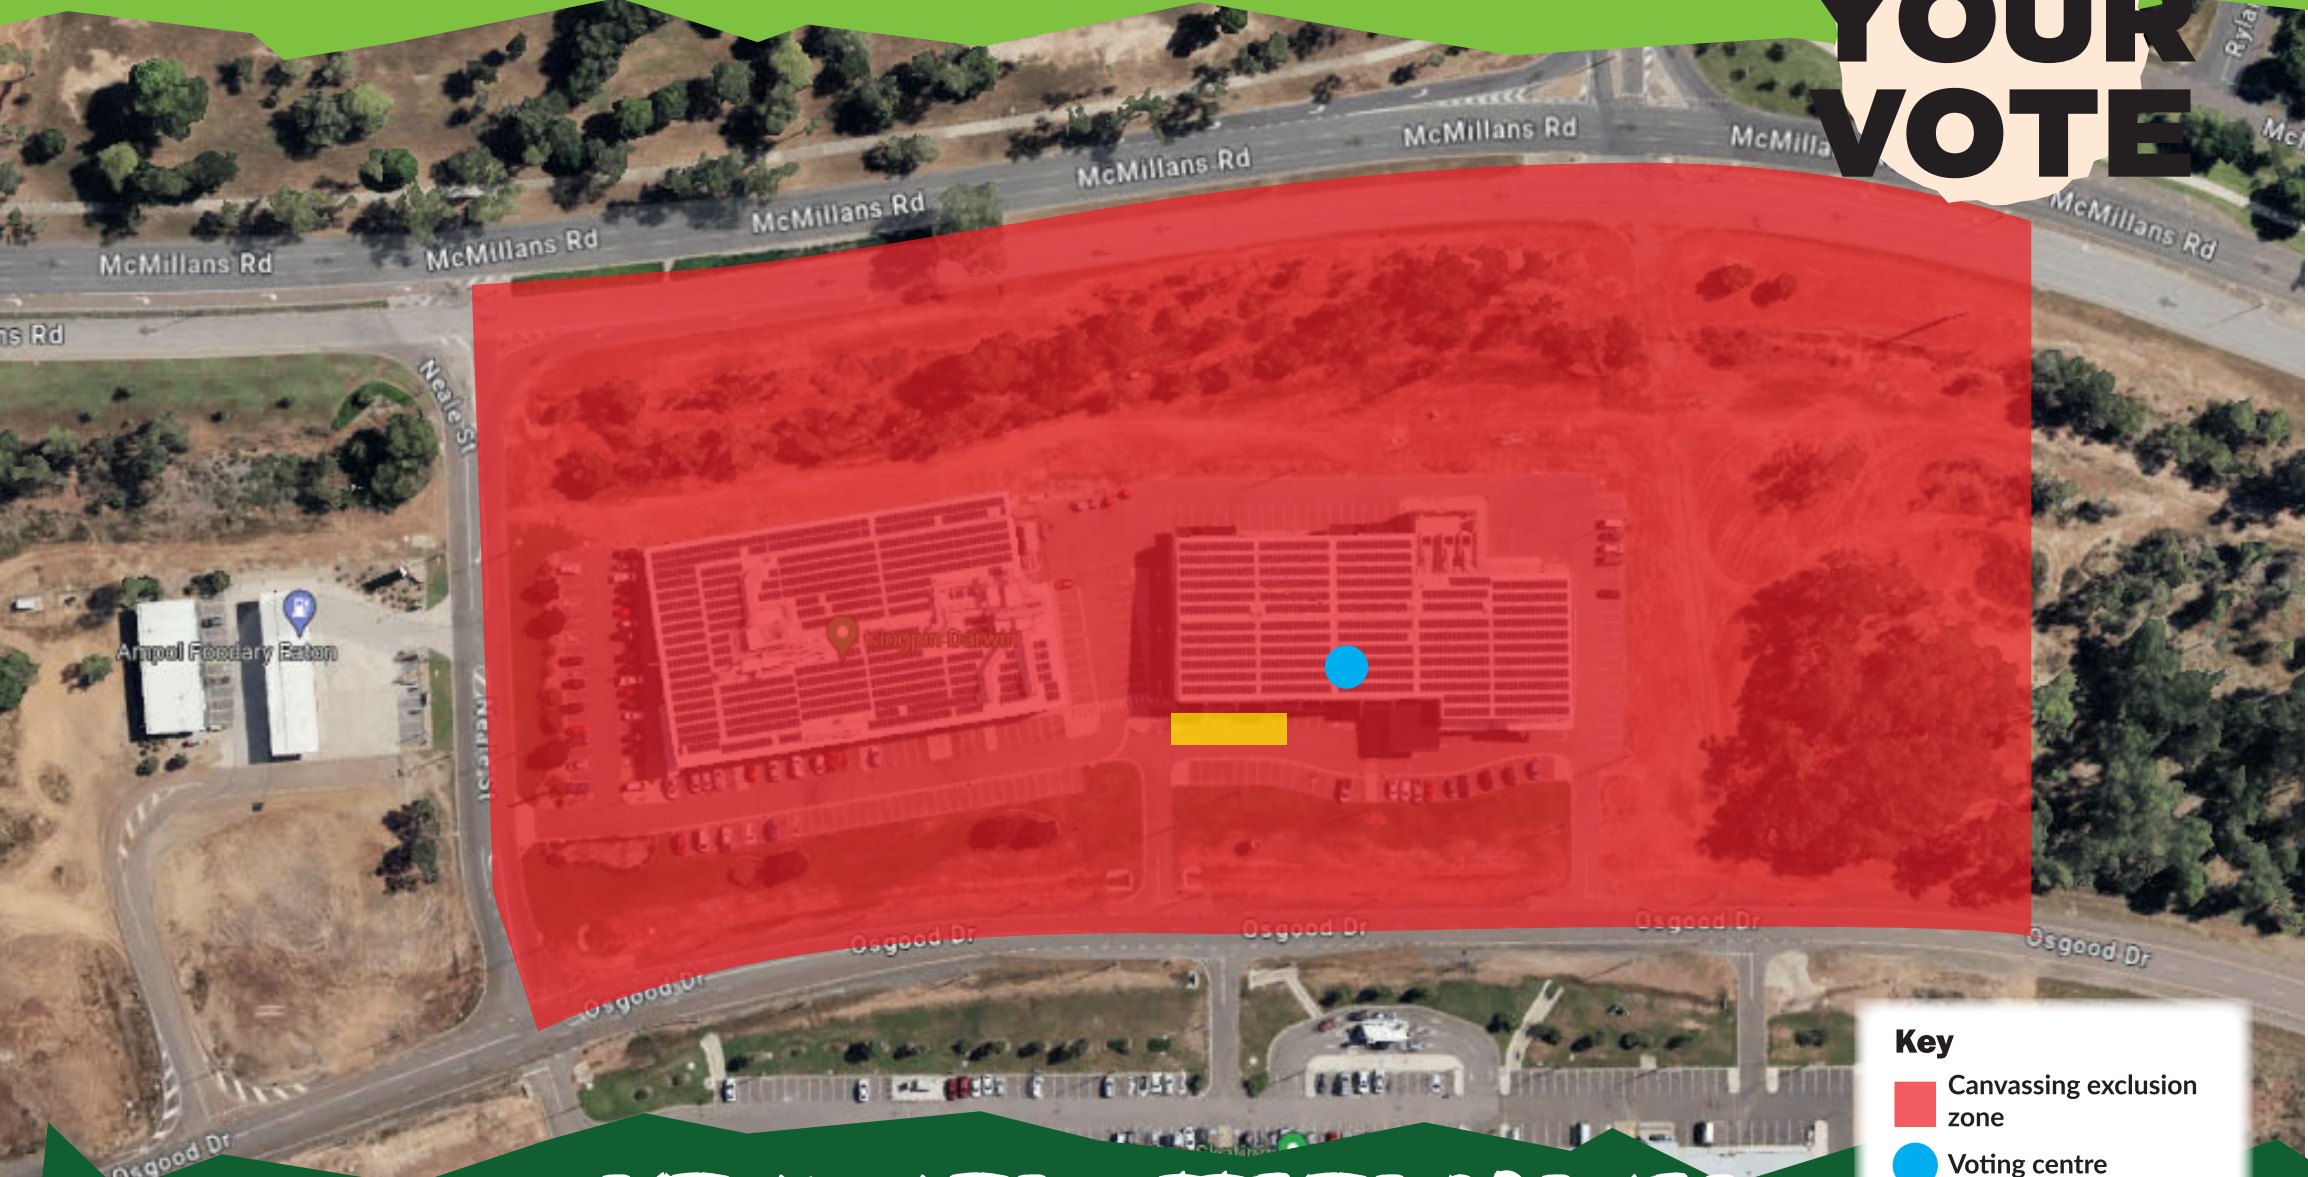

2024 TERRITORY
ELECTION

Early voting alternative
prohibition zone

OUR TERRITORY
**YOUR
VOTE**

Key

-  Canvassing exclusion zone
-  Voting centre
-  Canvassing permitted
Area will be marked.
In carpark excluding disabled carparks.

EATON - NTEC OFFSITE PREMISE
AEC Electoral Office (Old Flip Out)
No canvassing is permitted within the marked red zone
Designated under section 275A Electoral Act 2004