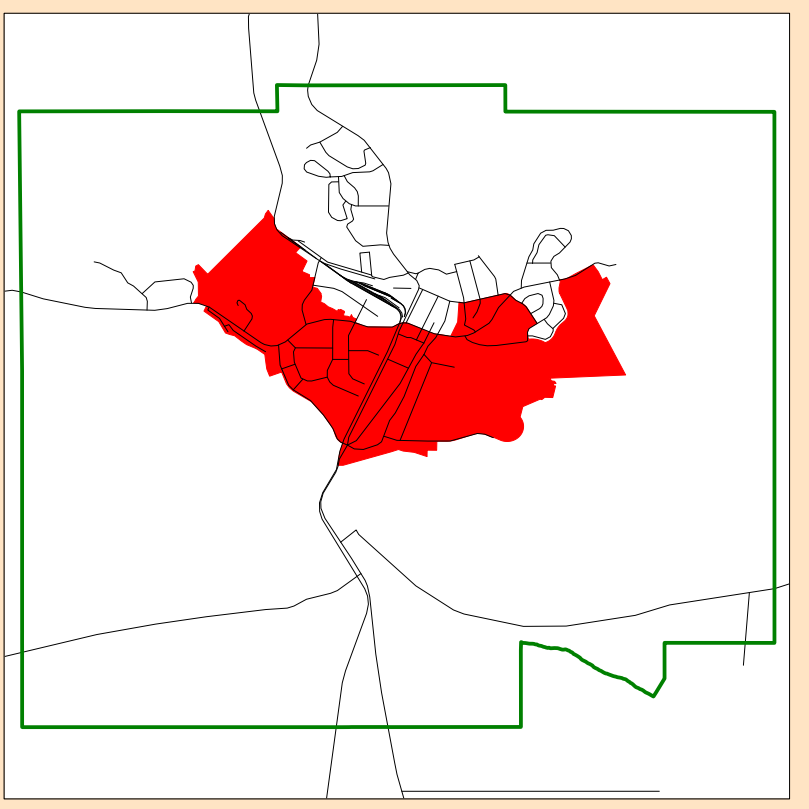

LEGEND

LOCALITY DIAGRAM Town Of Alice Springs