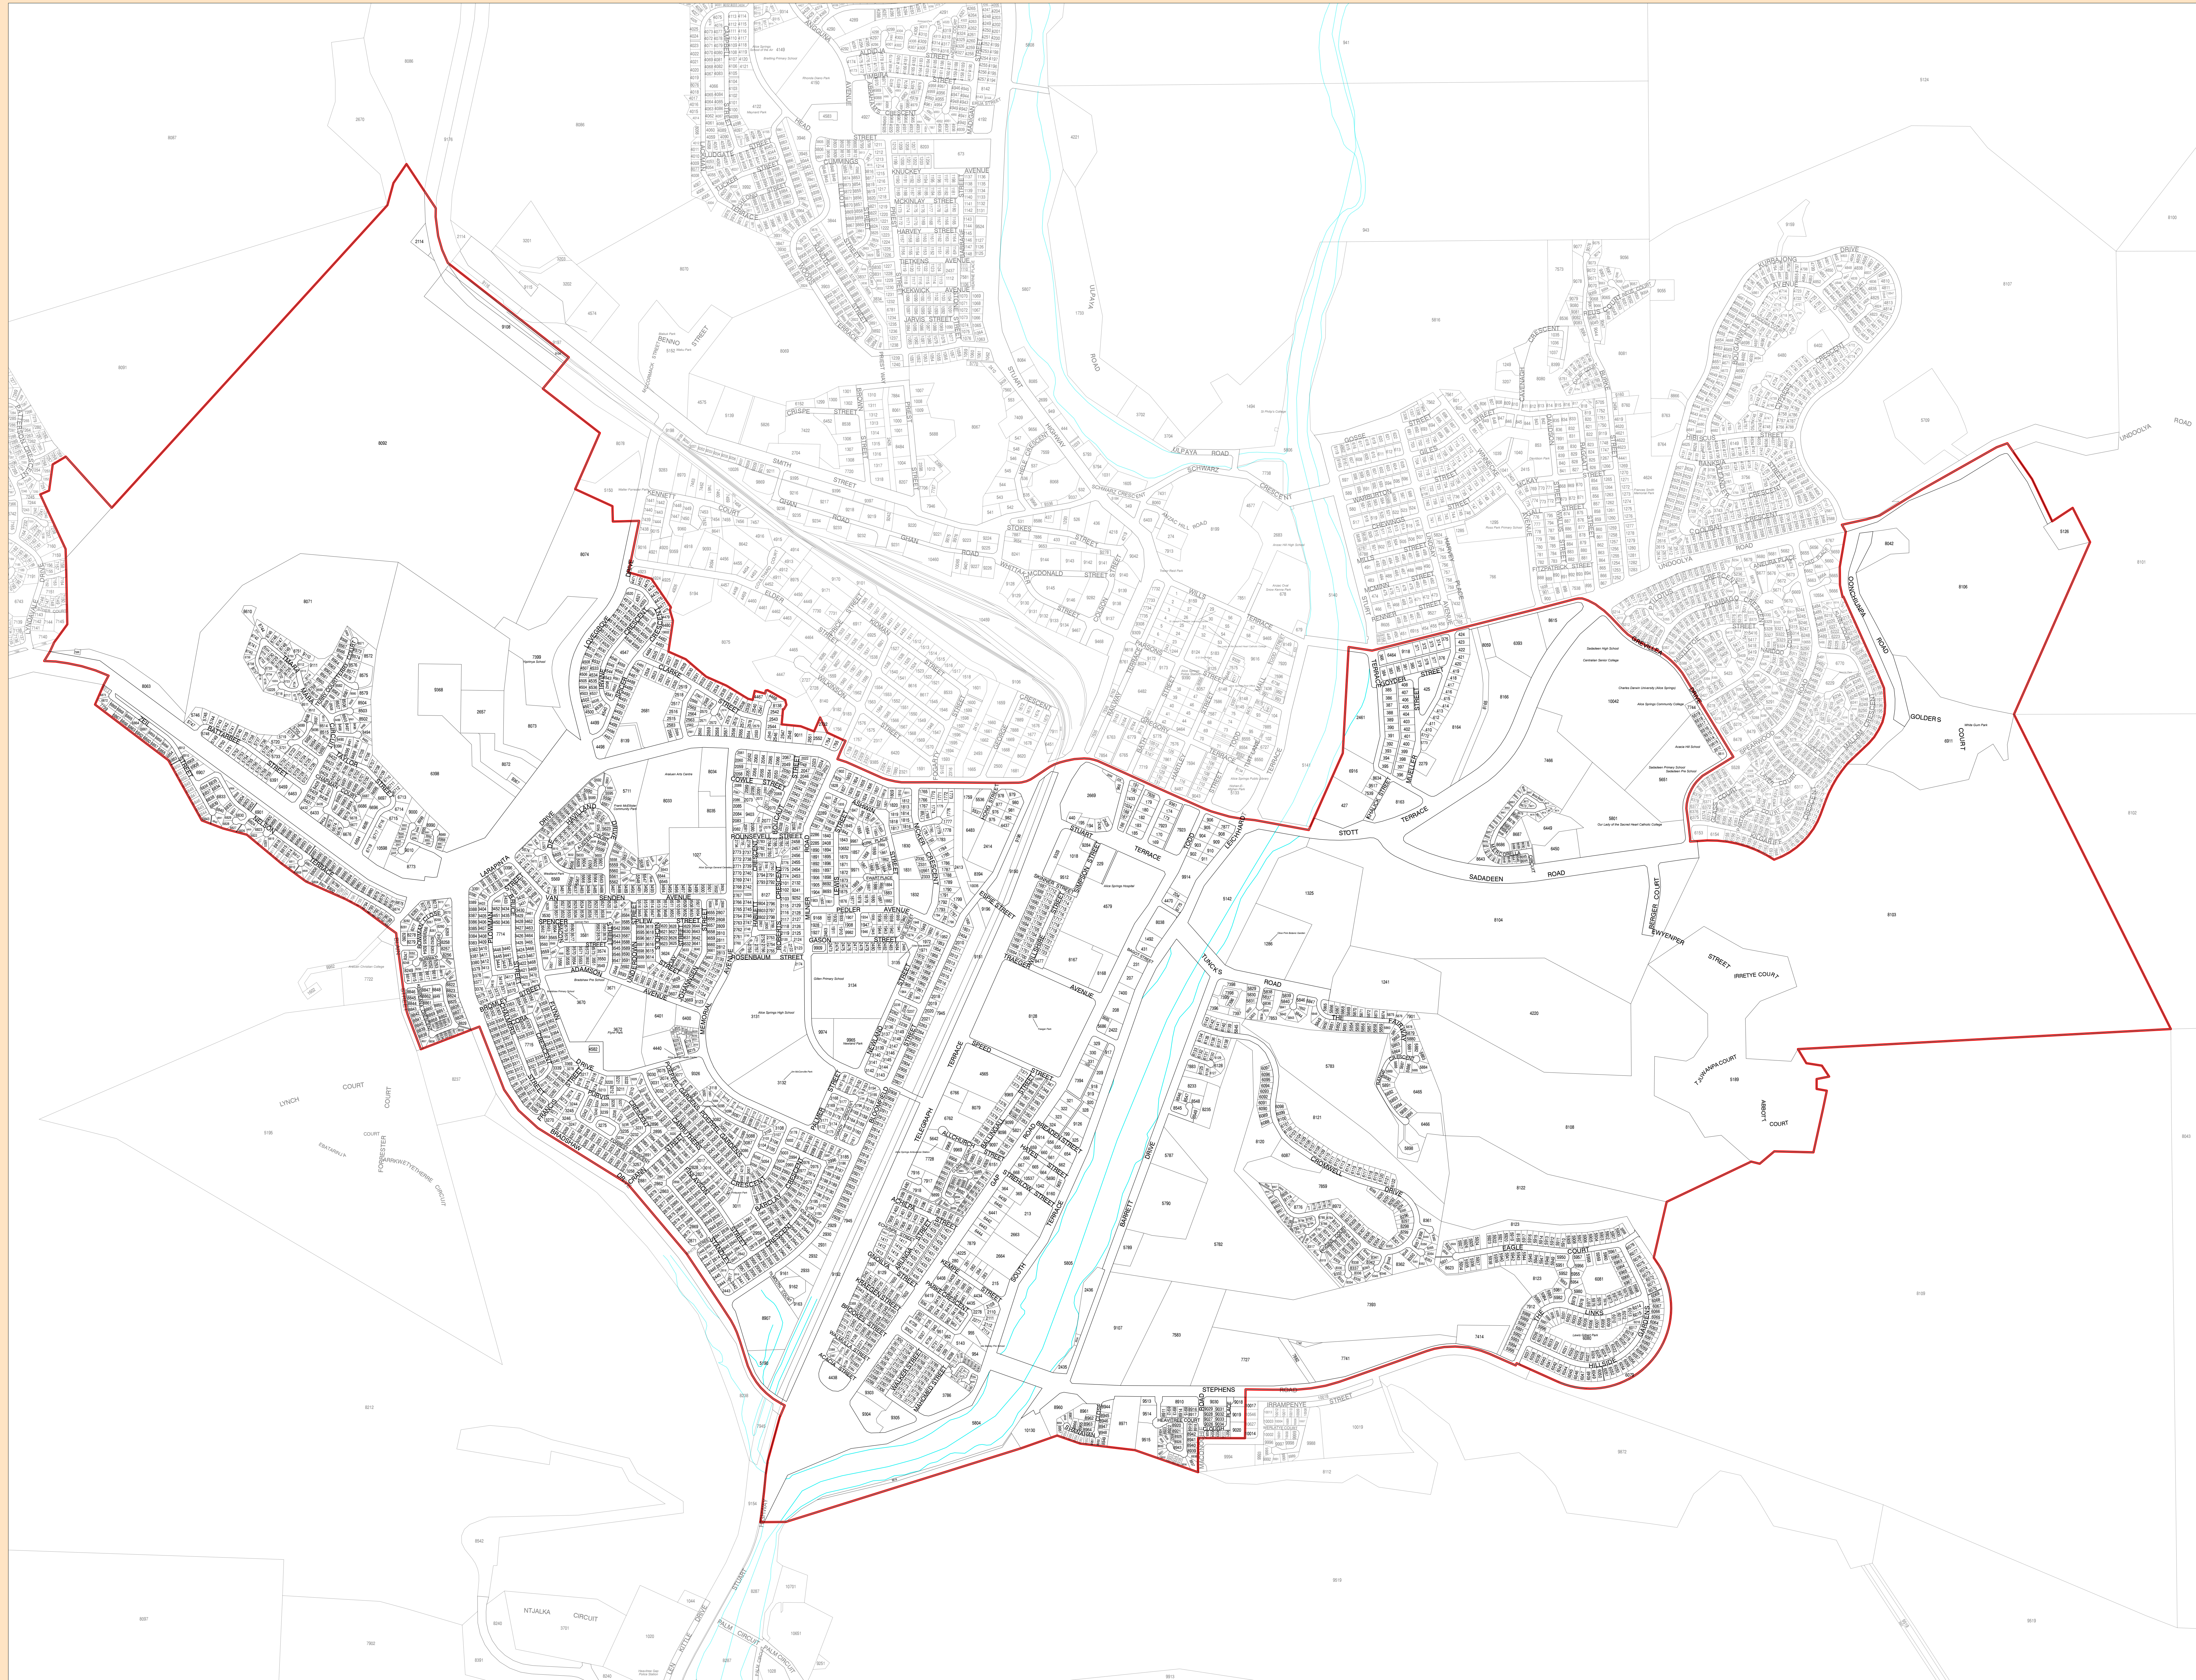

ARALUEN

Araluen

Town Of Alice Springs
Alice Springs Subregion

HORIZONTAL DATUM : GDA 94
DATE OF CADASTRE : 11 November 2015

LEGEND

LOCALITY DIAGRAM Town Of Alice Springs