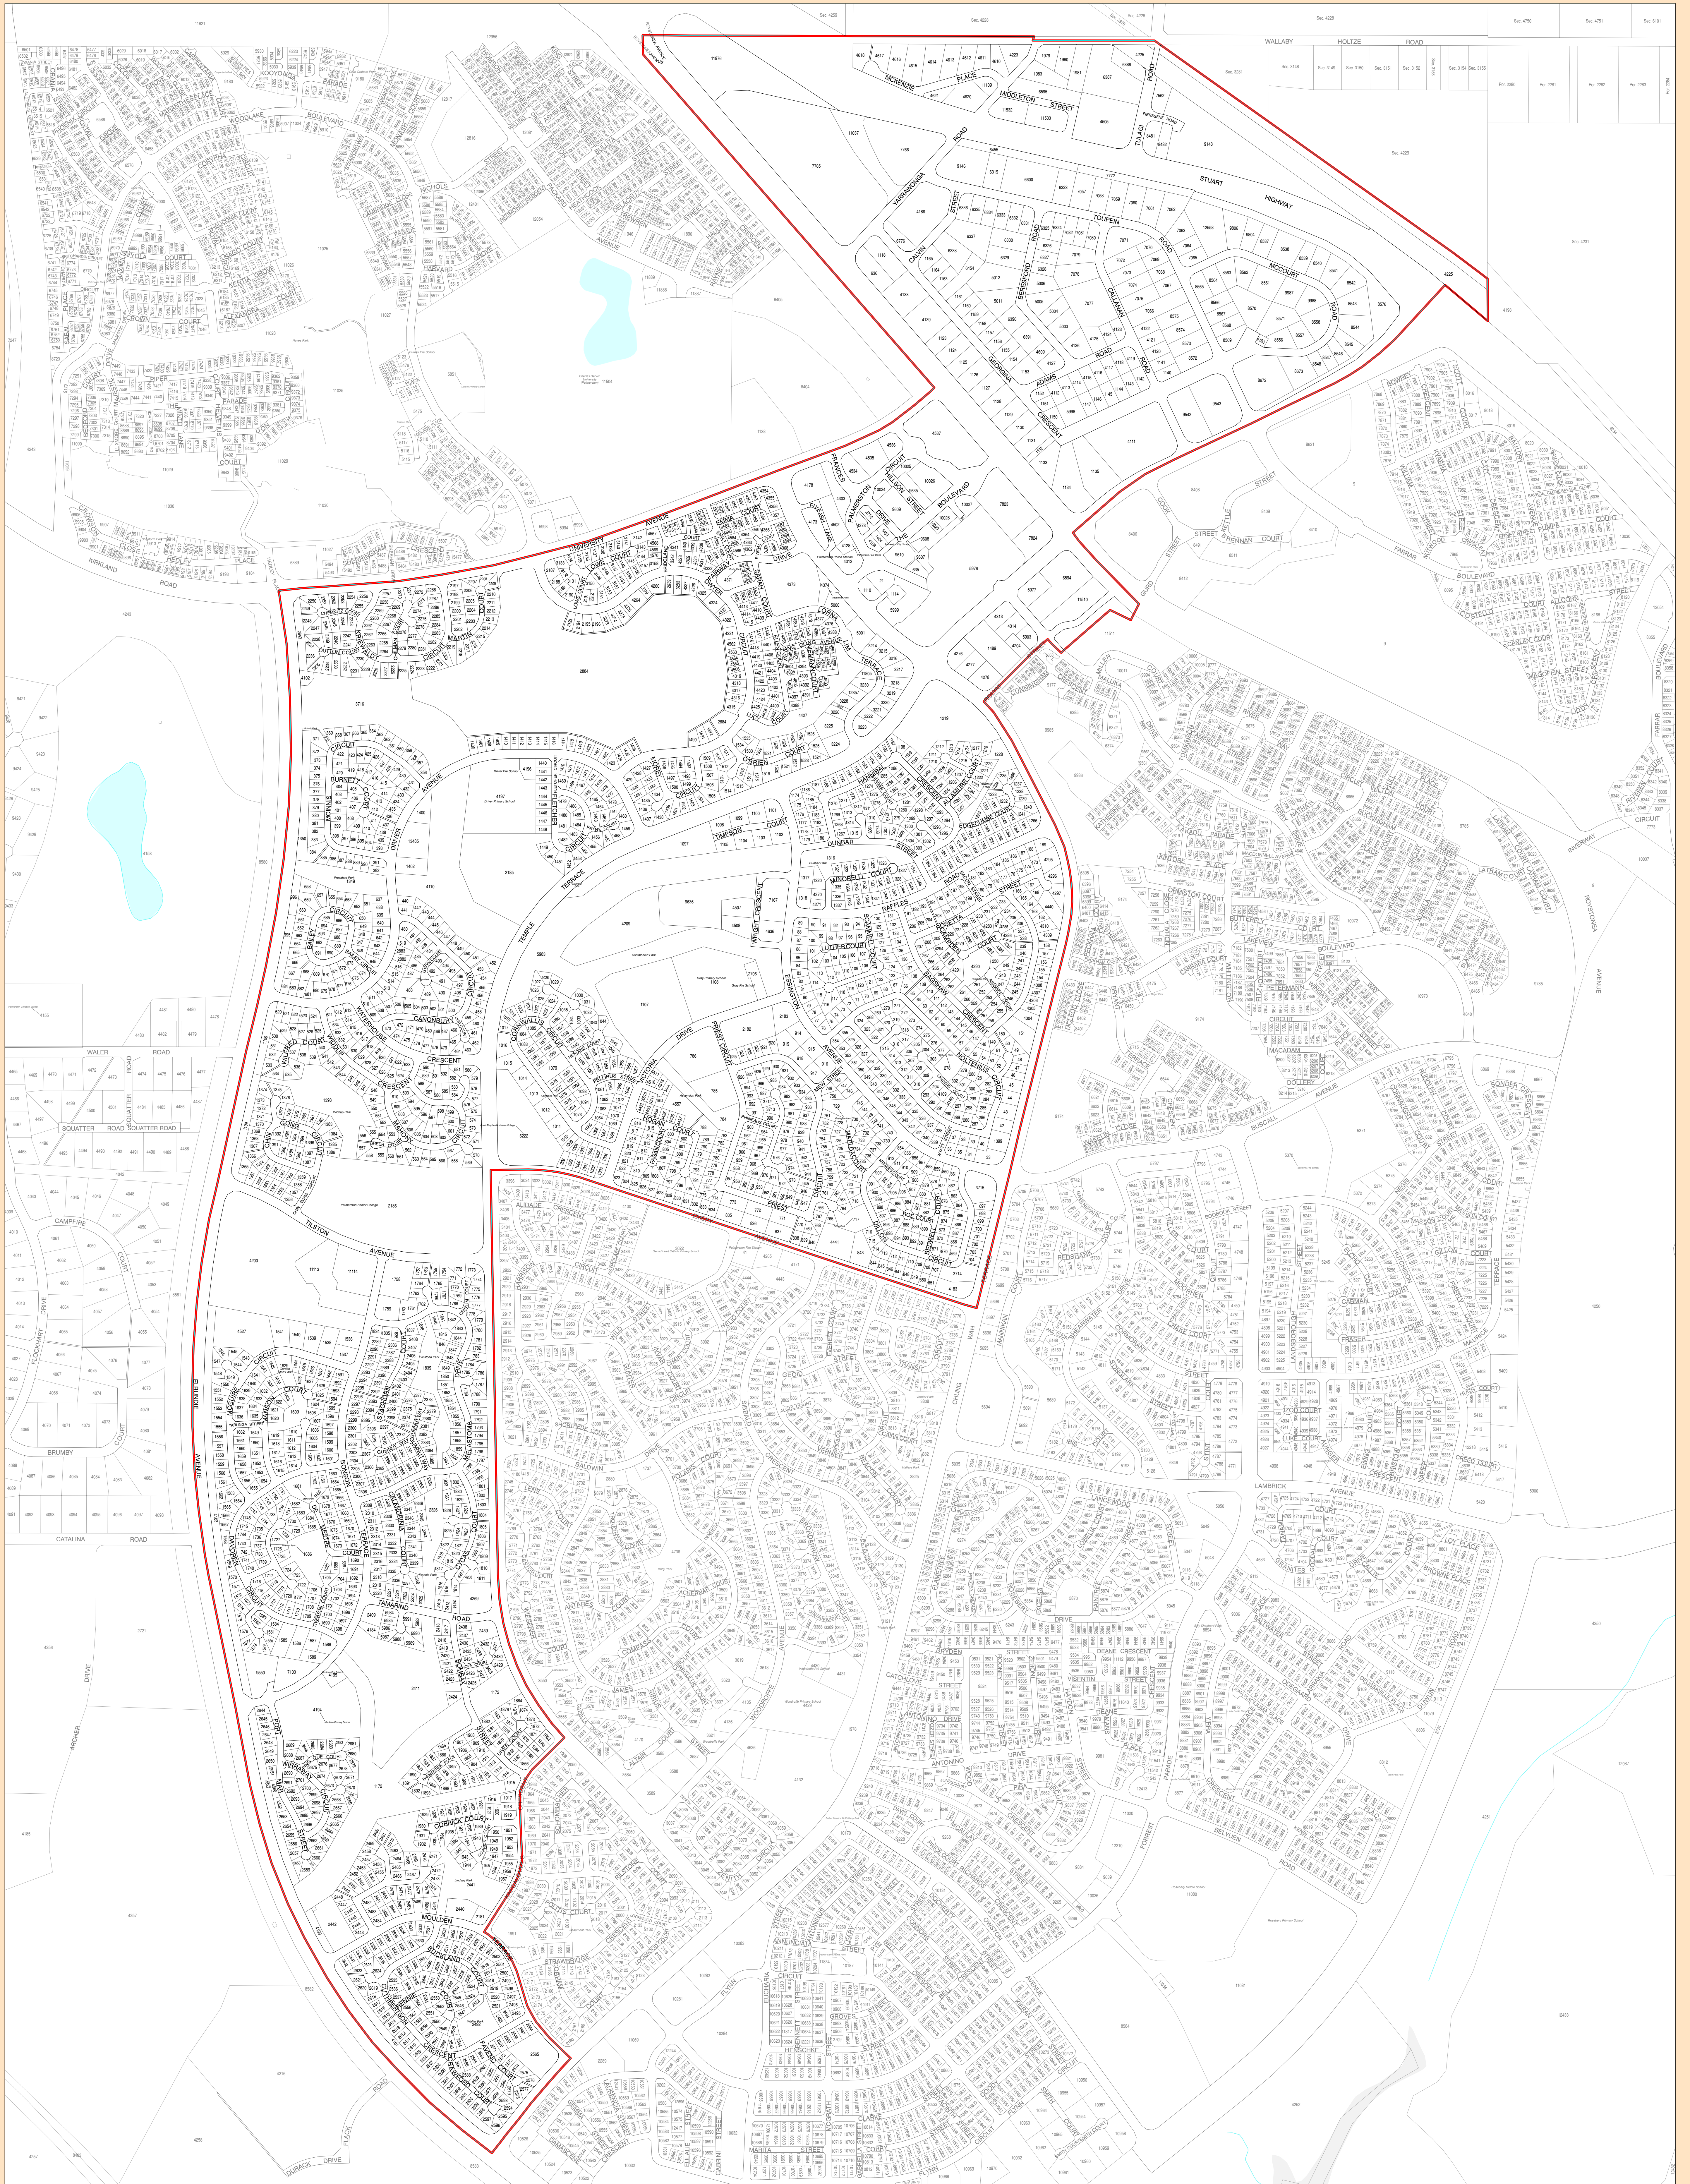

DRYSDALE

LEGEND

HORIZONTAL DATUM : GDA94
DATE OF CADASTRE : 11 November 2015

LOCALITY DIAGRAM Palmerston Municipality

2016 Electoral Boundaries

Drysdale

Palmerston Municipality
Palmerston Subregion

This map was produced on the Geocentric Datum of Australia 1994 (GDA 94).
For most practical purposes GDA94 coordinates and satellite derived (GPS) coordinates based on the World Geodetic System 1984 (WGS84) are the same.

© Northern Territory of Australia