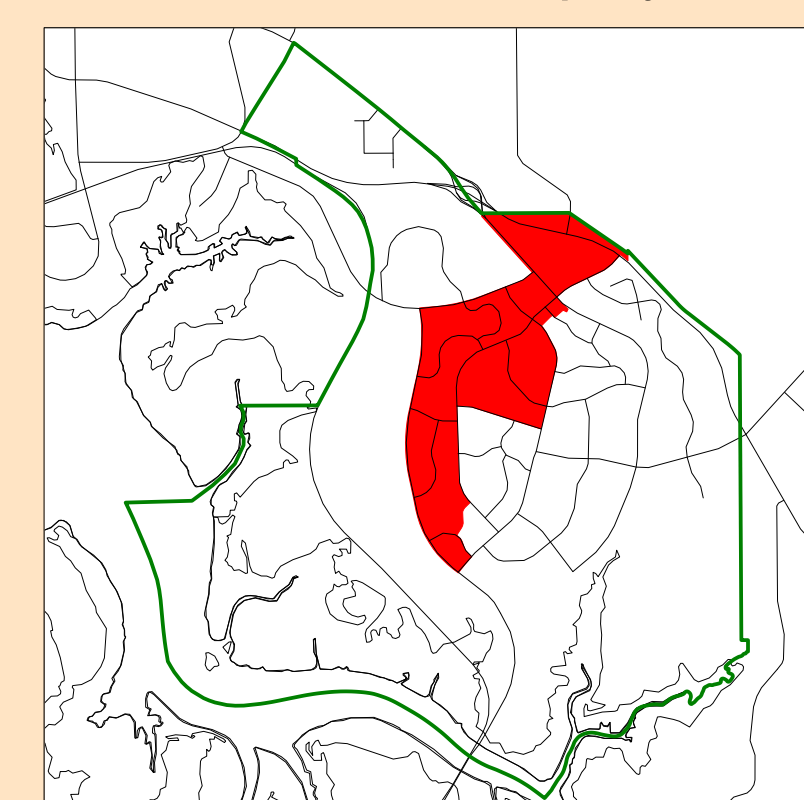

LOCALITY DIAGRAM Palmerston Municipality

2016 Electoral Boundaries

Drysdale

Palmerston Municipality
Palmerston Subregion

This map was produced on the Geocentric Datum of Australia 1994 (GDA 94).
For most practical purposes GDA94 coordinates and satellite derived (GPS) coordinates based on the World Geodetic System 1984 (WGS84) are the same.

© Northern Territory of Australia