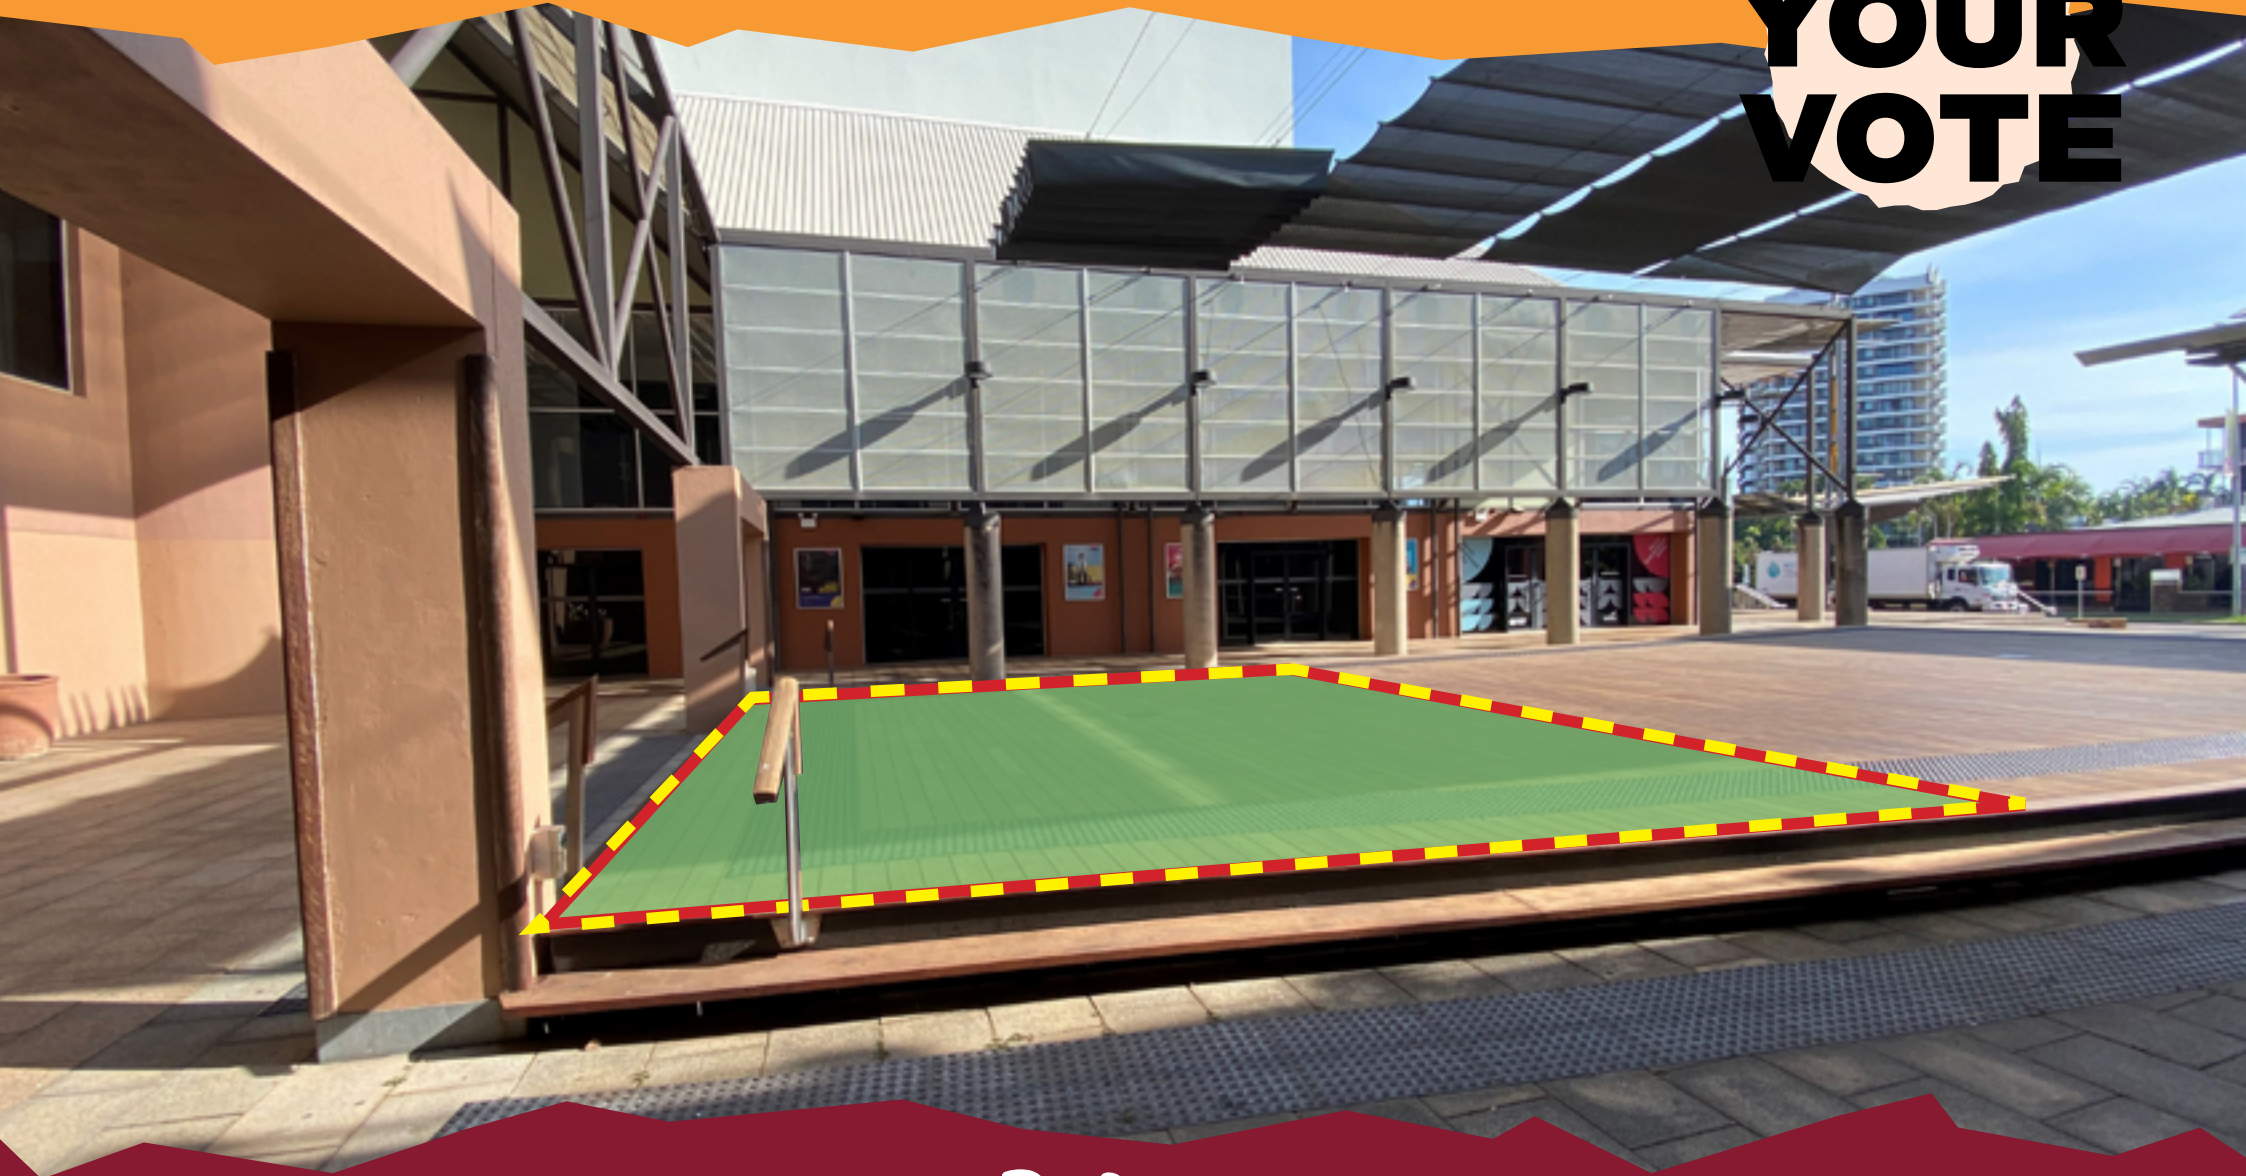

2024 TERRITORY
ELECTION

OUR TERRITORY

**YOUR
VOTE**

DARWIN

Darwin Entertainment Centre

Designated Campaign Area (DCA) marked in green

Northern Territory
Electoral Commission