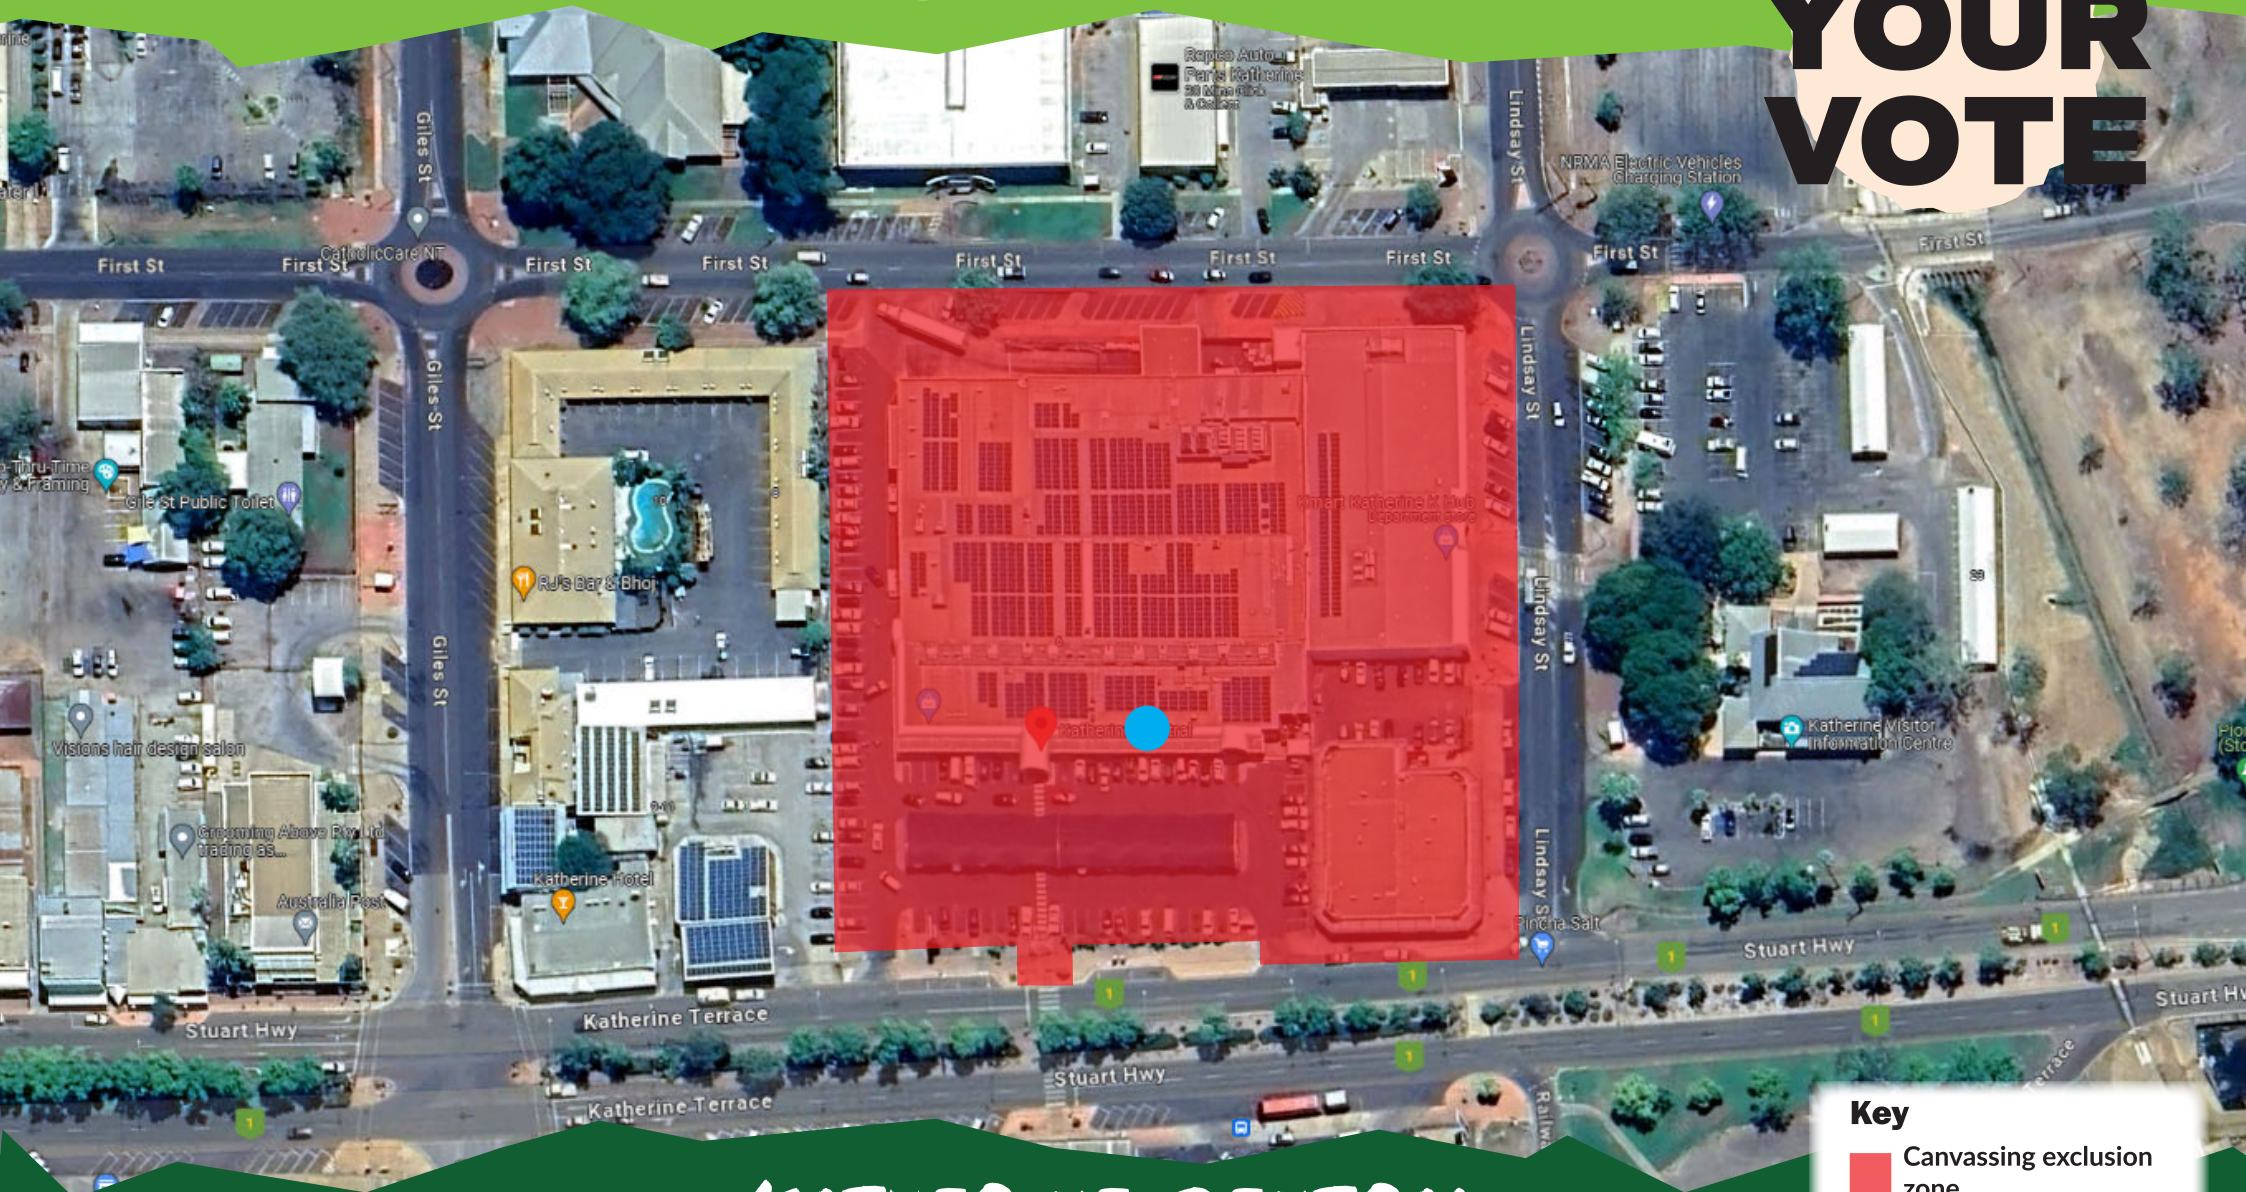

2024 TERRITORY
ELECTION

Early voting alternative
prohibition zone

OUR TERRITORY
**YOUR
VOTE**

Key

-  Canvassing exclusion zone
-  Voting centre

Effective 8am 15 August 2024

KATHERINE CENTRAL

Katherine Central Shopping Centre

No canvassing is permitted within the marked red zone
Designated under section 275A Electoral Act 2004