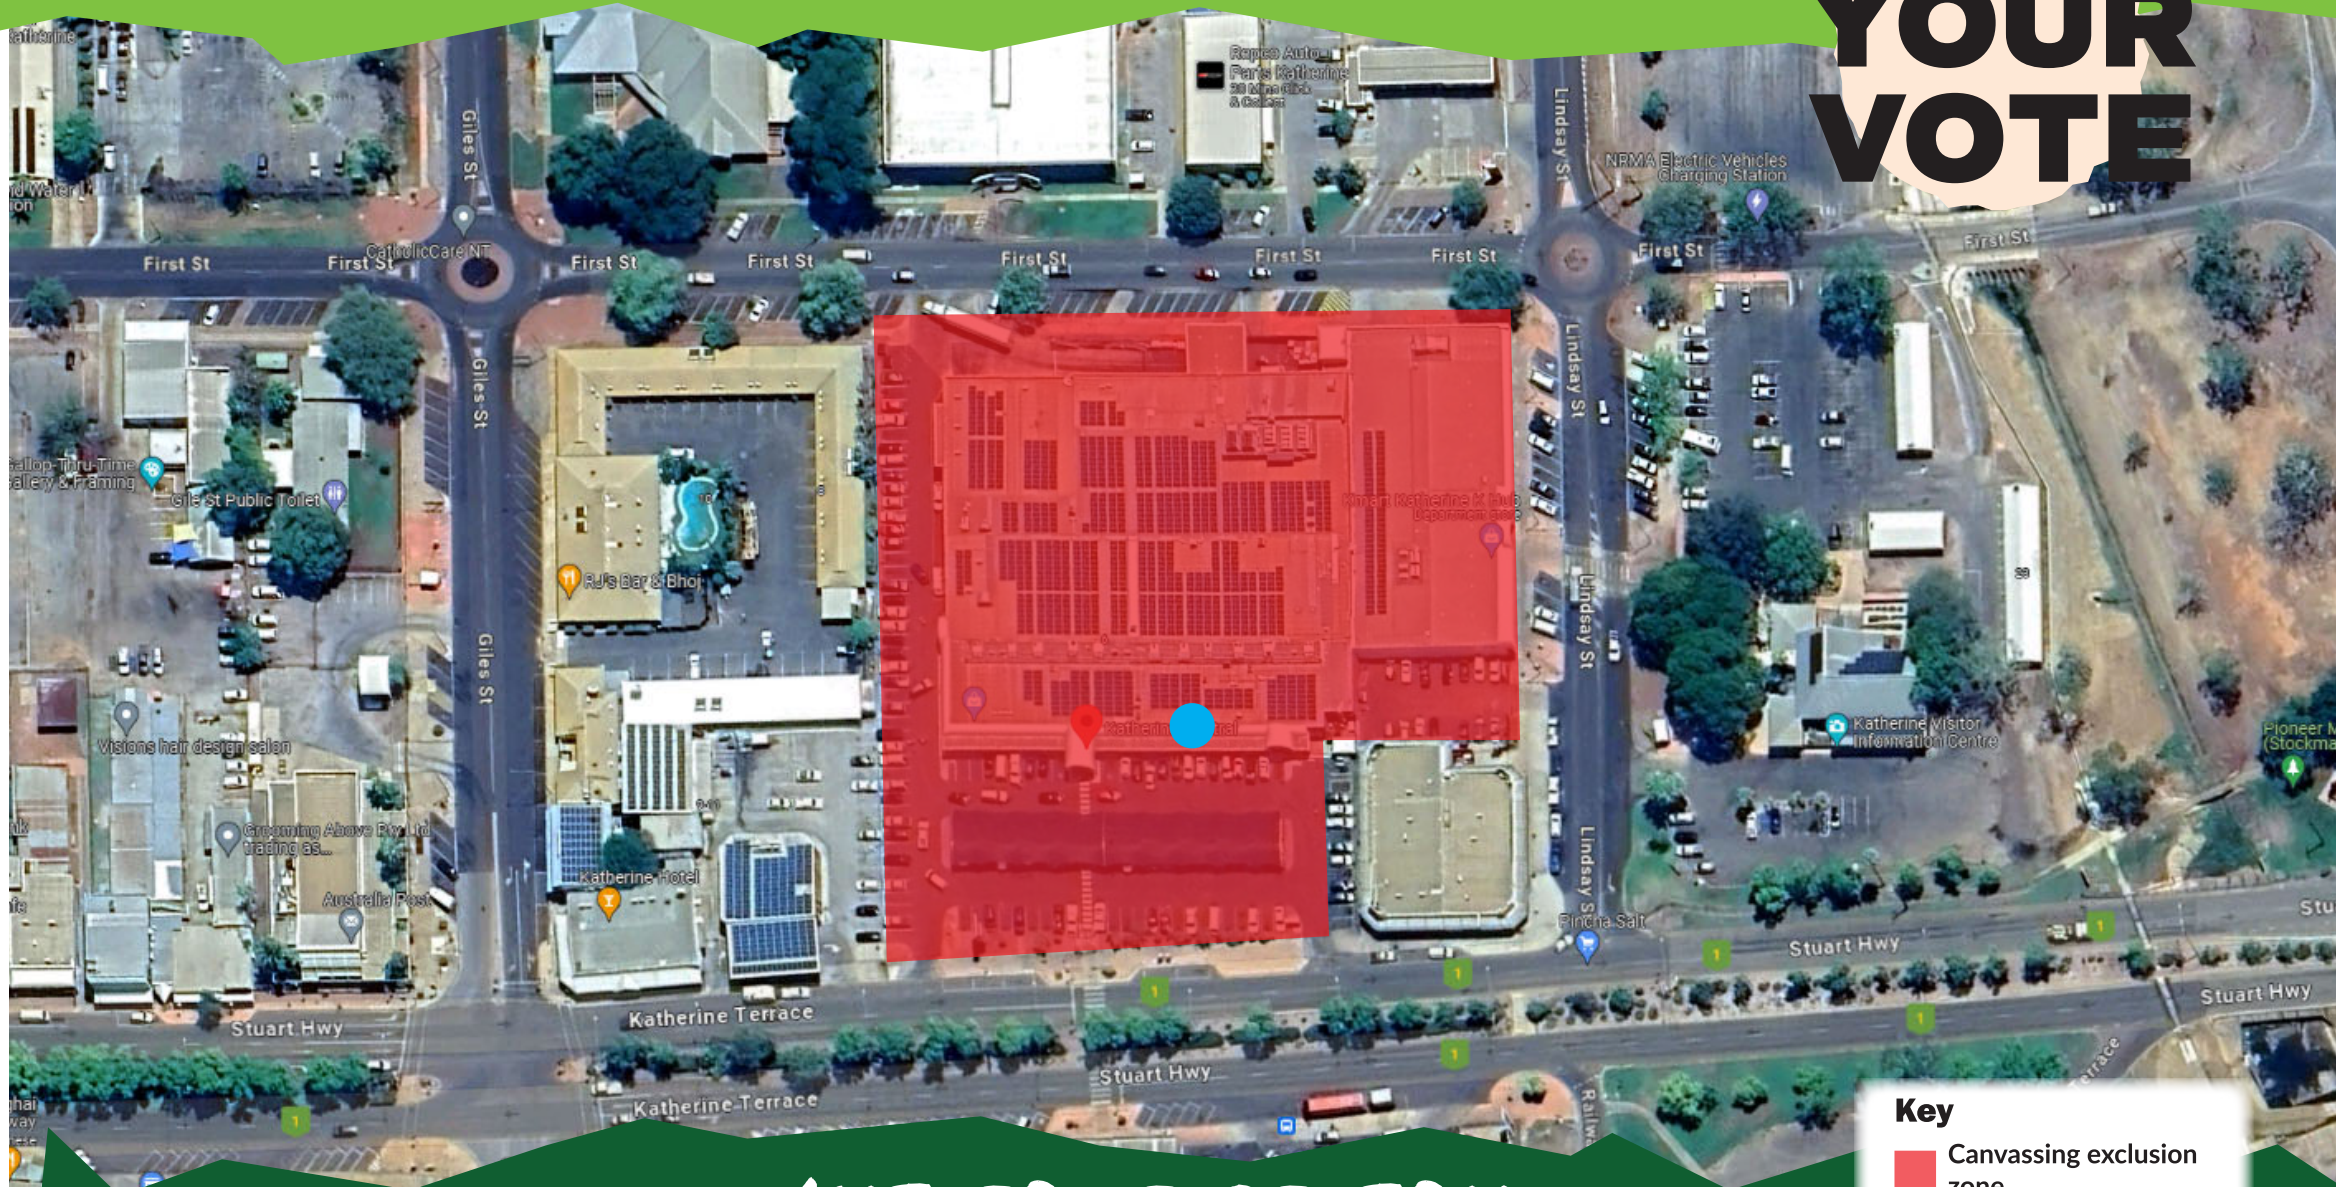

2024 TERRITORY ELECTION

Early voting alternative prohibition zone

OUR TERRITORY
YOUR VOTE

Key

- Canvassing exclusion zone
- Voting centre

KATHERINE CENTRAL

Katherine Central Shopping Centre

No canvassing is permitted within the marked red zone
Designated under section 275A Electoral Act 2004

Northern Territory
Electoral Commission