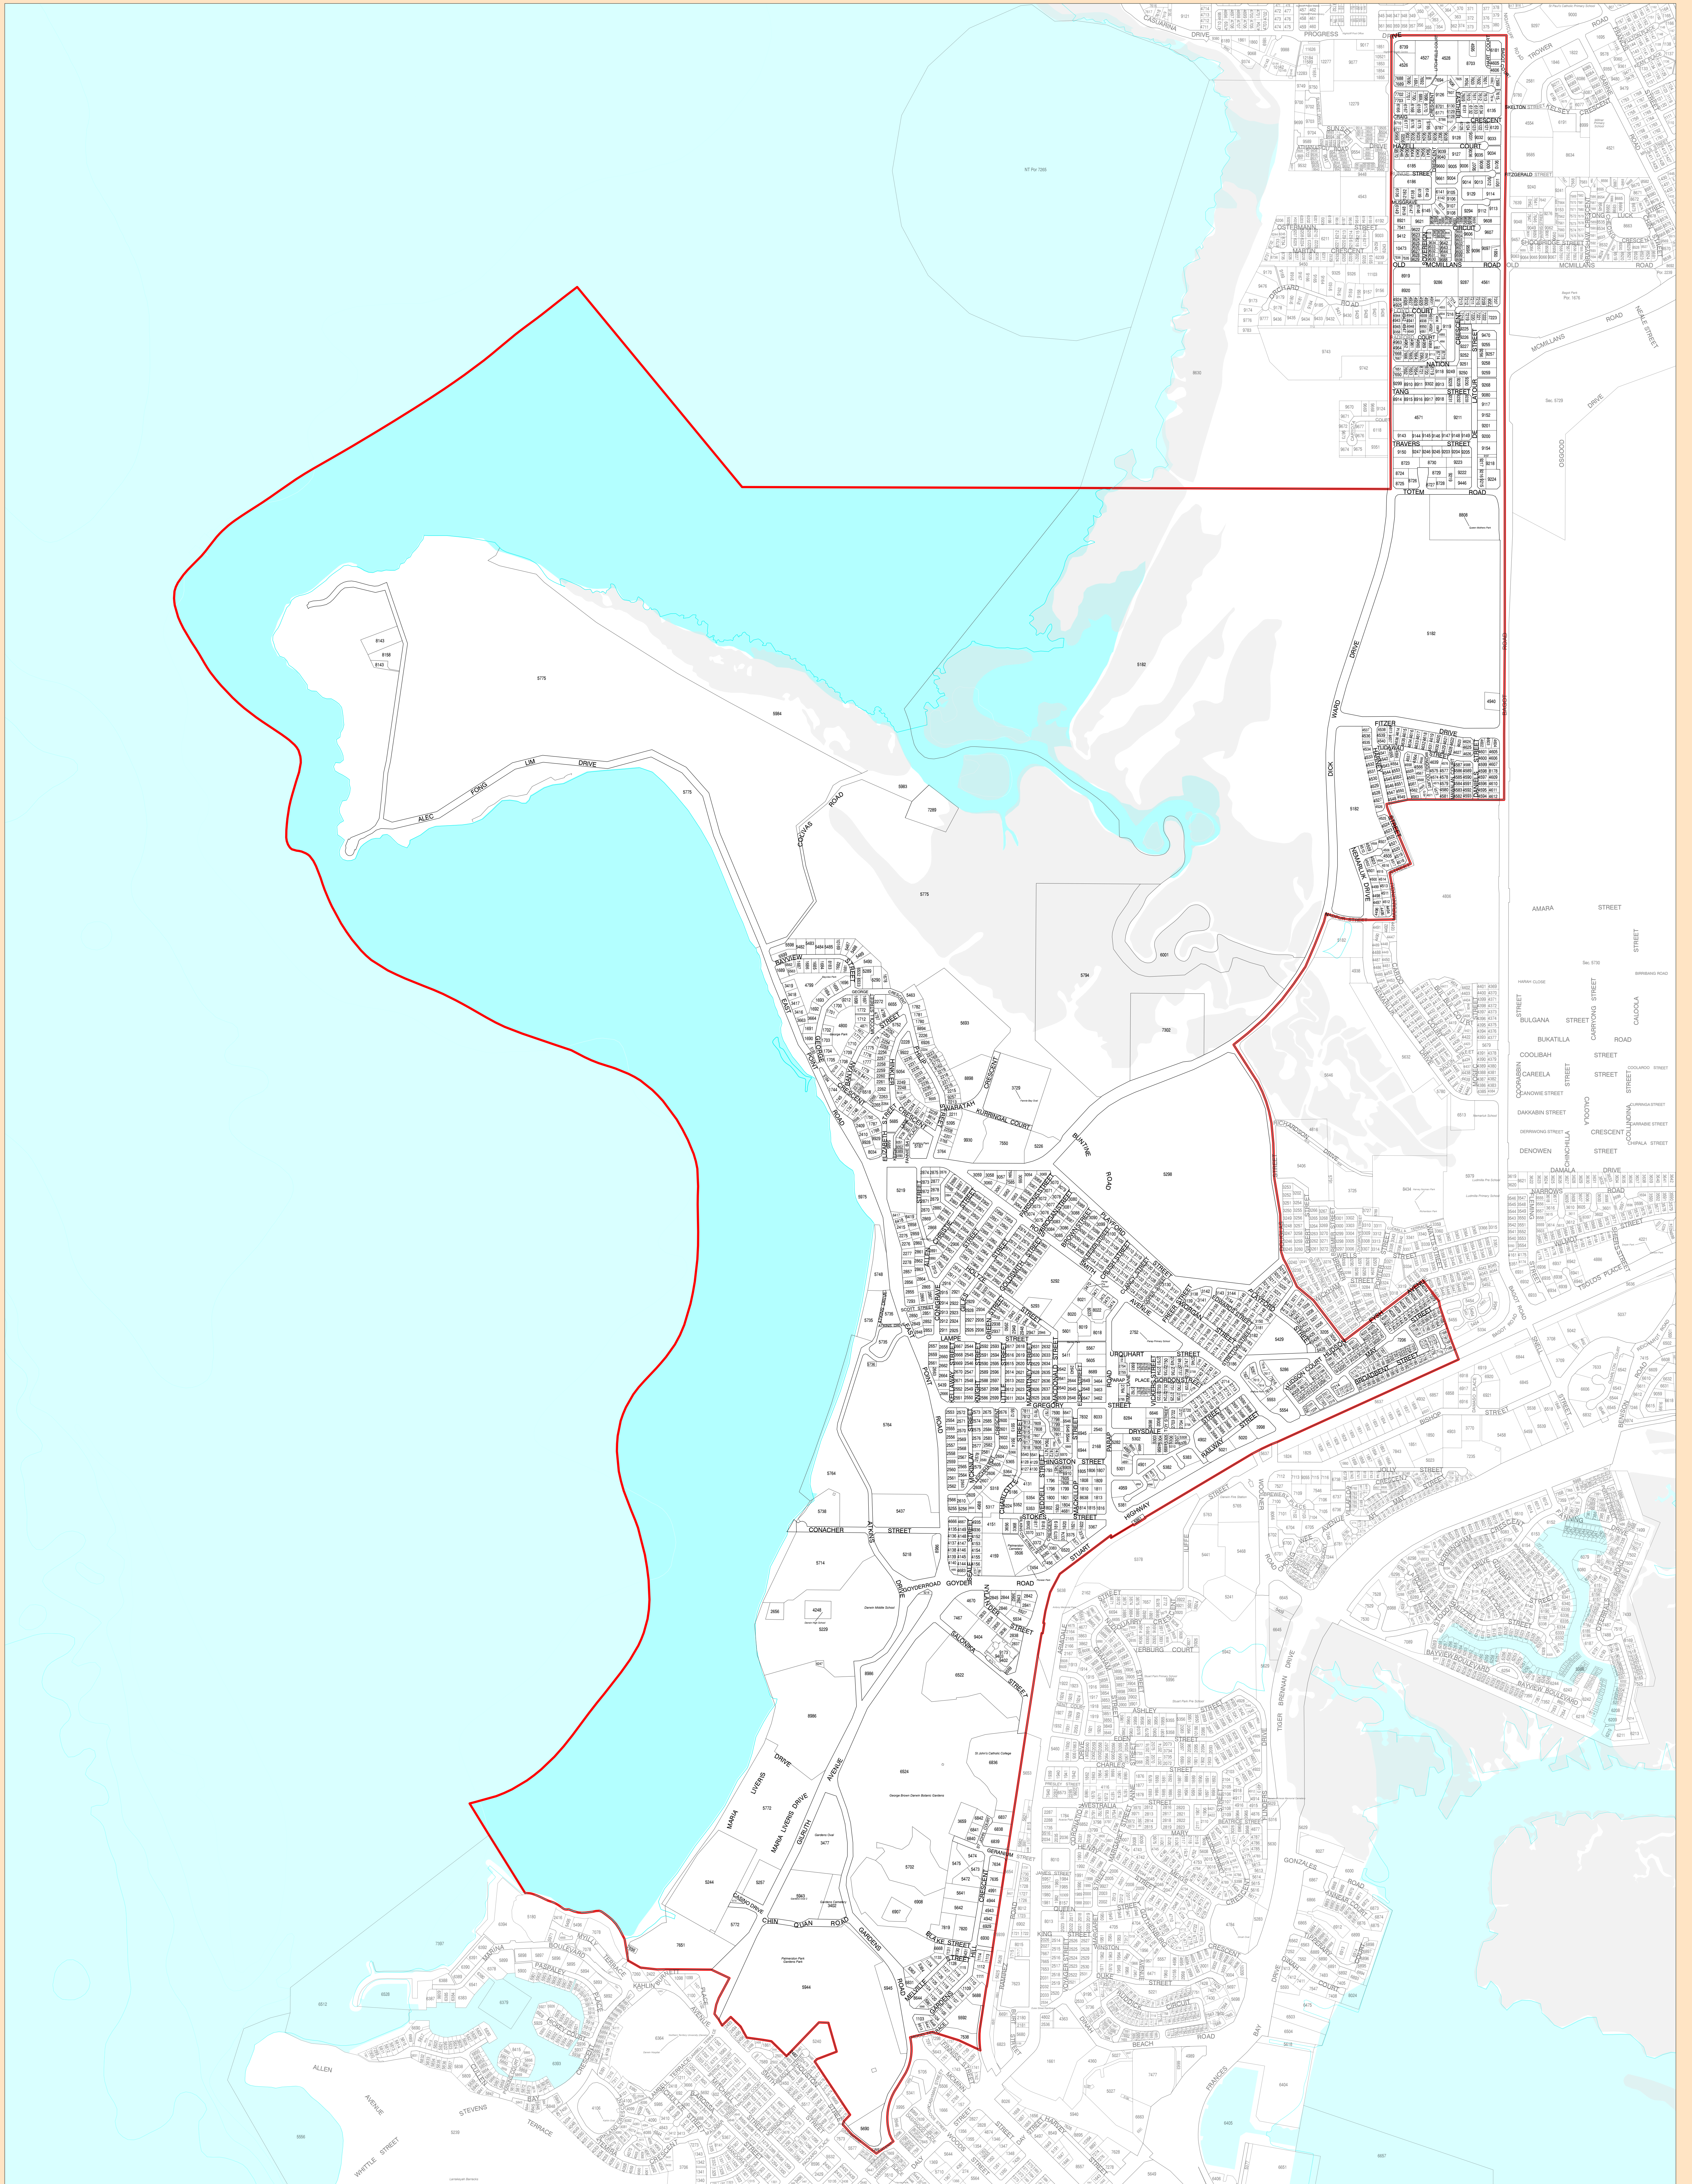

FANNIE BAY

LEGEND

HORIZONTAL DATUM : GDA94
DATE OF CADASTRE : 11 November 2015

LOCALITY DIAGRAM Town Of Darwin

2016 Electoral Boundaries

Fannie Bay

Town Of Darwin
Darwin Municipality

This map was produced on the Geocentric Datum of Australia 1994 (GDA 94).
For most practical purposes GDA94 coordinates and satellite derived (GPS) coordinates based on the World Geodetic System 1984 (WGS84) are the same.

3rd Floor NAB House, Darwin
GPO Box 1690 Darwin NT 0801
<http://www.nt.gov.au/dipe>

© Northern Territory of Australia