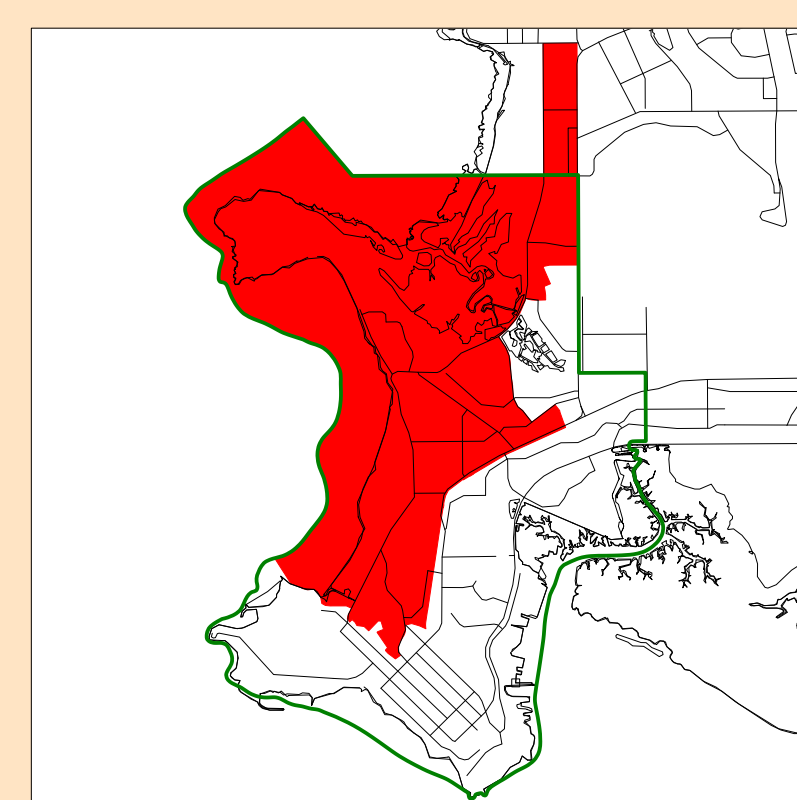

LOCALITY DIAGRAM Town Of Darwin

2016 Electoral Boundaries

Fannie Bay

Town Of Darwin
Darwin Municipality

This map was produced on the Geocentric Datum of Australia 1994 (GDA 94).
For most practical purposes GDA94 coordinates and satellite derived (GPS) coordinates based on the World Geodetic System 1984 (WGS84) are the same.

3rd Floor NAB House, Darwin
GPO Box 1690 Darwin NT 0801
<http://www.nt.gov.au/dipe>

© Northern Territory of Australia