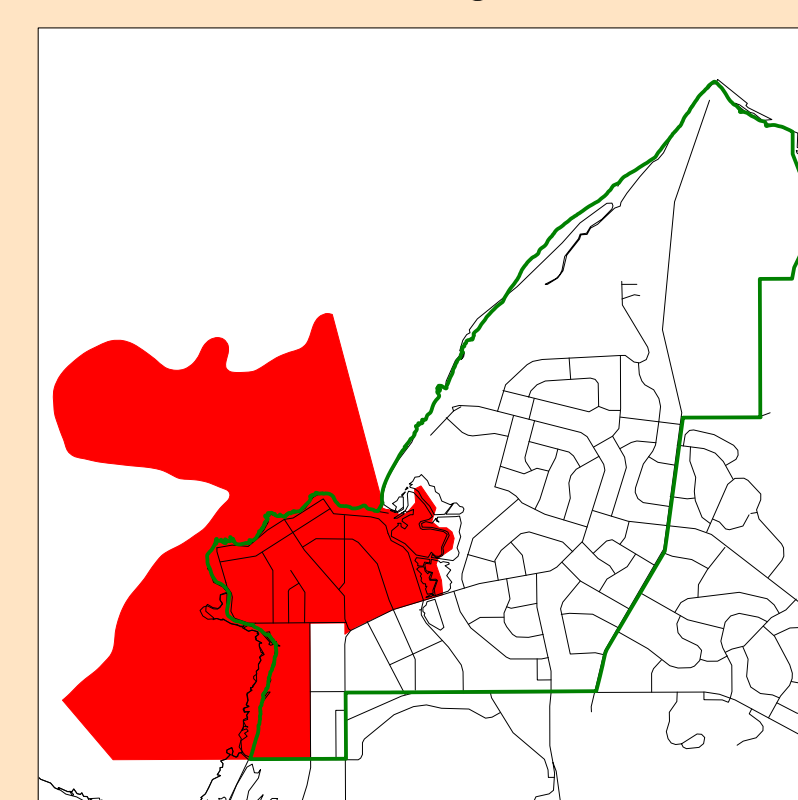

LOCALITY DIAGRAM Town Of Nightcliff

2016 Electoral Boundaries

Nightcliff

Town Of Nightcliff
Darwin Municipality

This map was produced on the Geocentric Datum of Australia 1994 (GDA 94).
For most practical purposes GDA94 coordinates and satellite derived (GPS) coordinates based on the World Geodetic System 1984 (WGS84) are the same.

3rd Floor NAB House, Darwin
GPO Box 1690 Darwin NT 0801
<http://www.nt.gov.au/dipe>

© Northern Territory of Australia