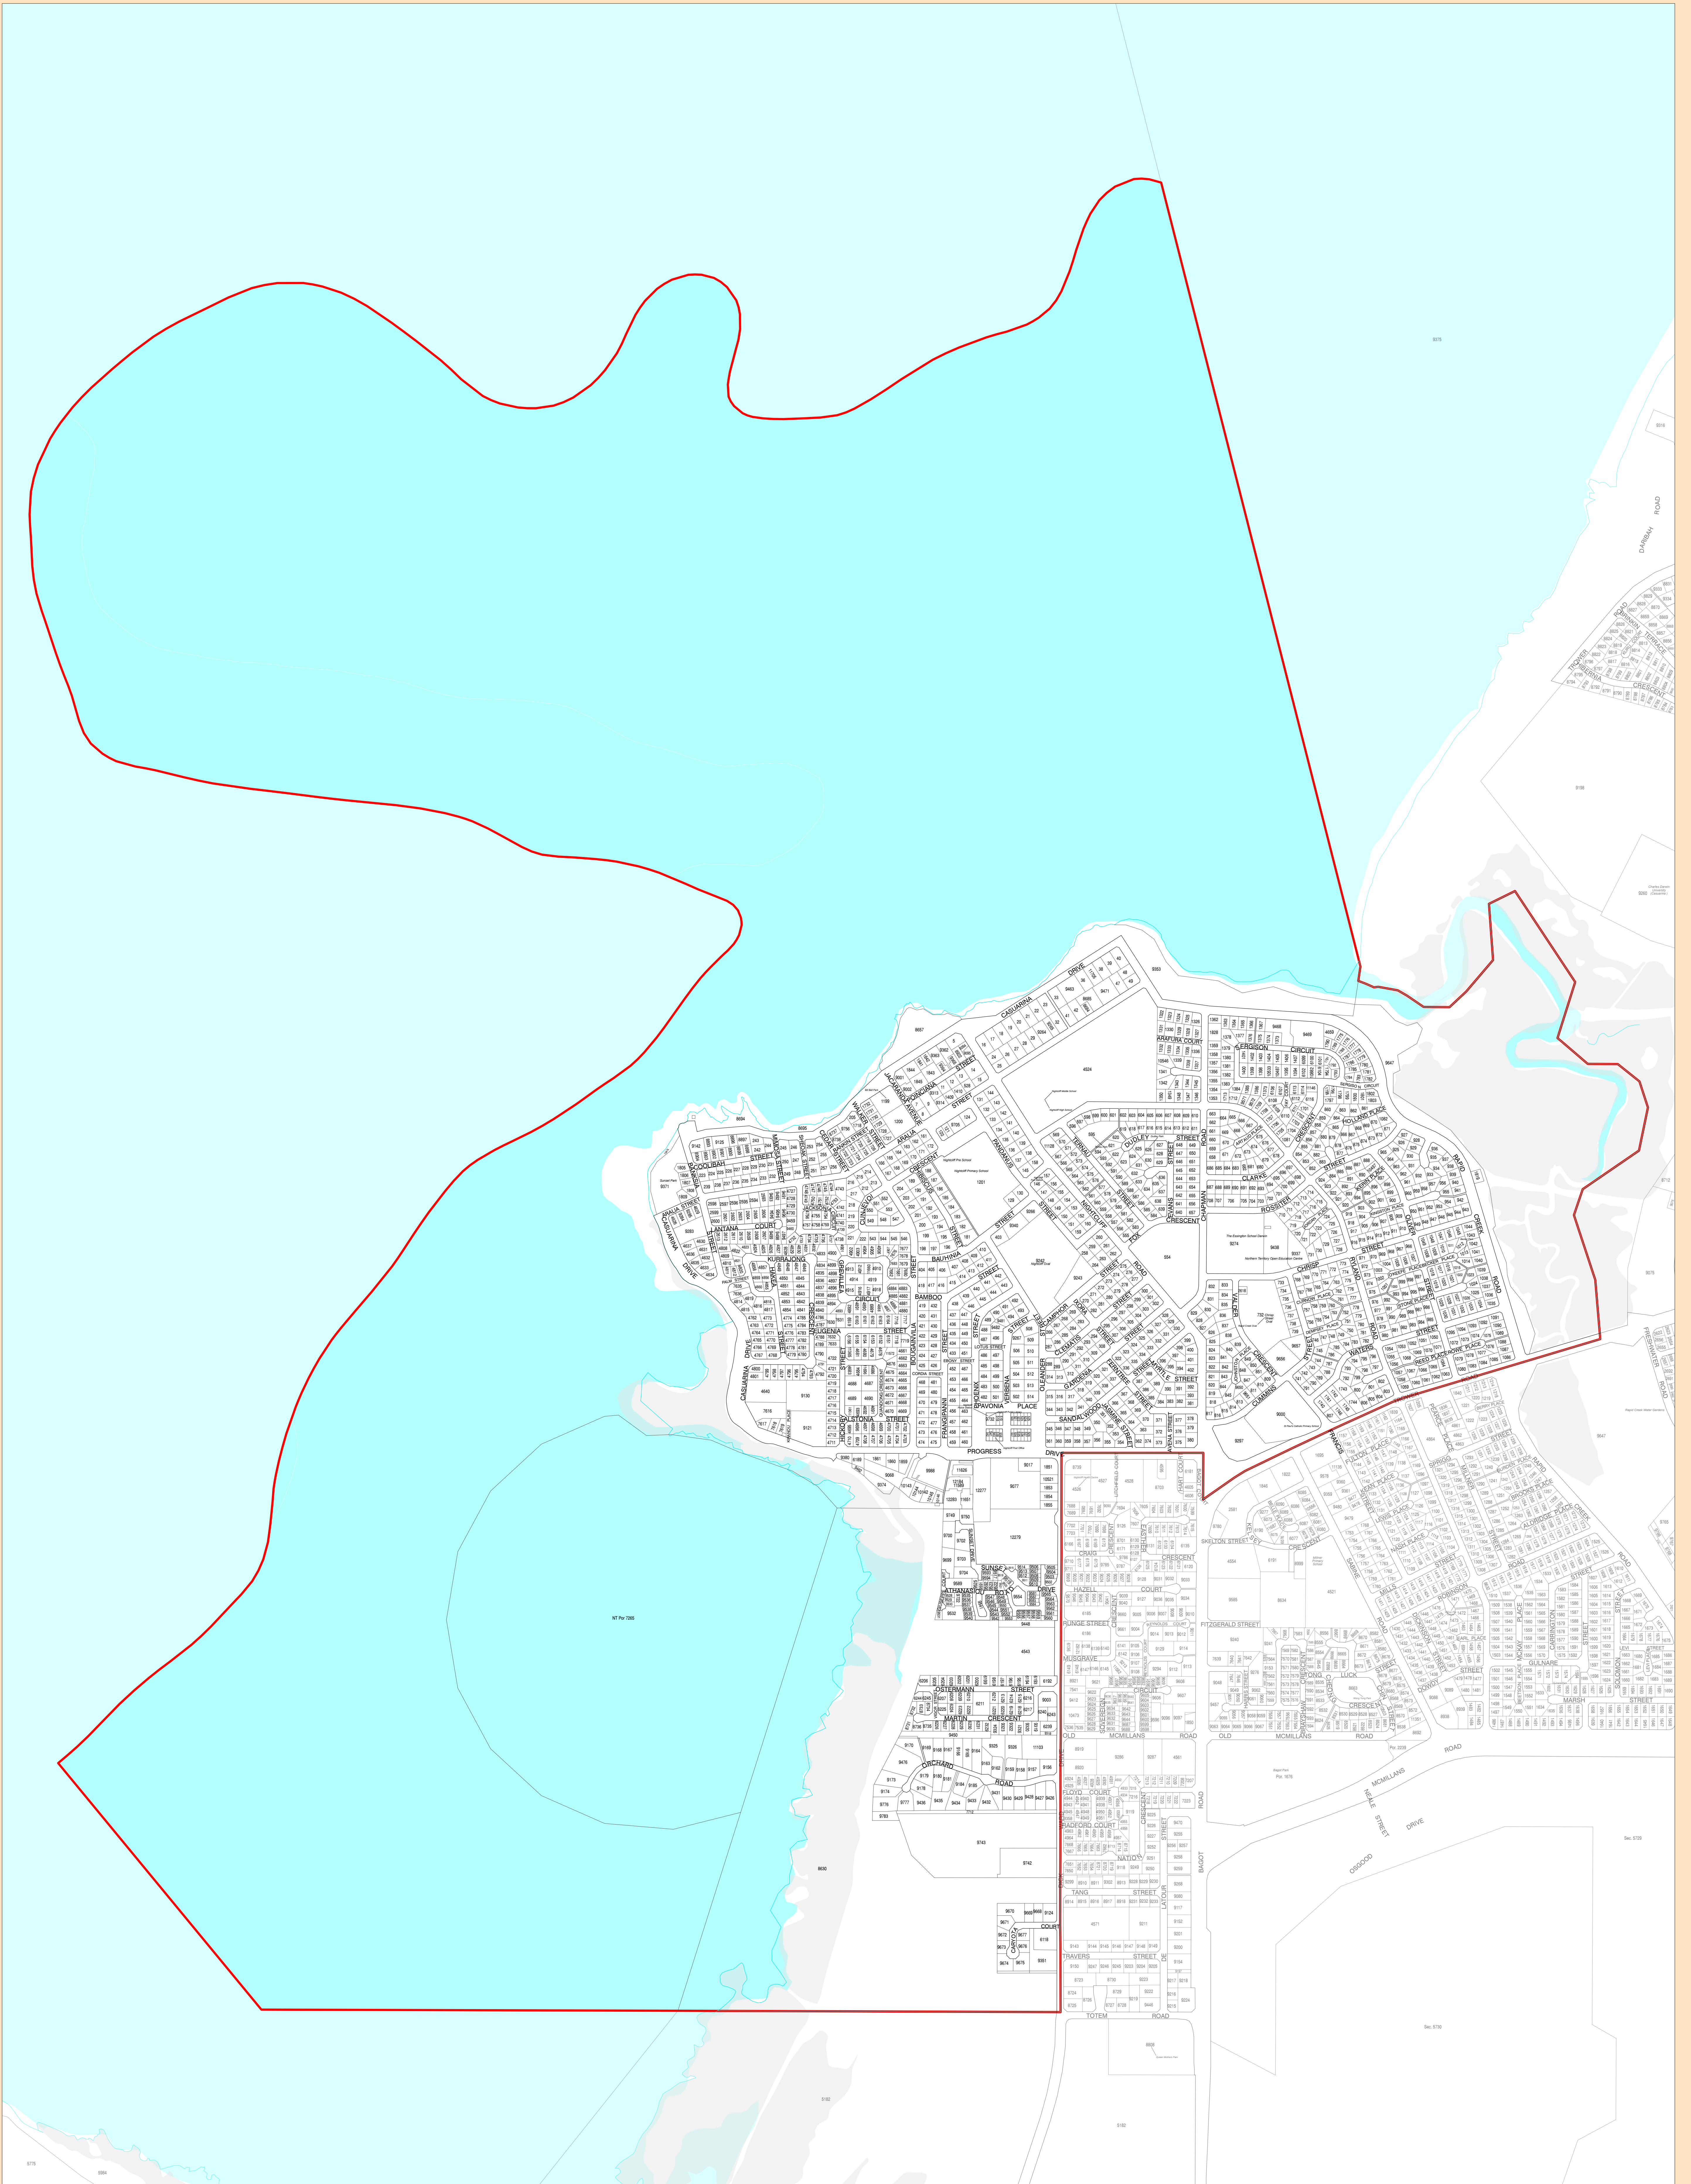

NIGHTCLIFF

LEGEND

HORIZONTAL DATUM : GDA94
DATE OF CADASTRE : 11 November 2015

LOCALITY DIAGRAM Town Of Nightcliff

2016 Electoral Boundaries

Nightcliff

Town Of Nightcliff
Darwin Municipality

This map was produced on the Geocentric Datum of Australia 1994 (GDA 94).
For most practical purposes GDA94 coordinates and satellite derived (GPS) coordinates based on the World Geodetic System 1984 (WGS84) are the same.

3rd Floor NAB House, Darwin
GPO Box 1690 Darwin NT 0801
<http://www.nt.gov.au/dipe>

© Northern Territory of Australia