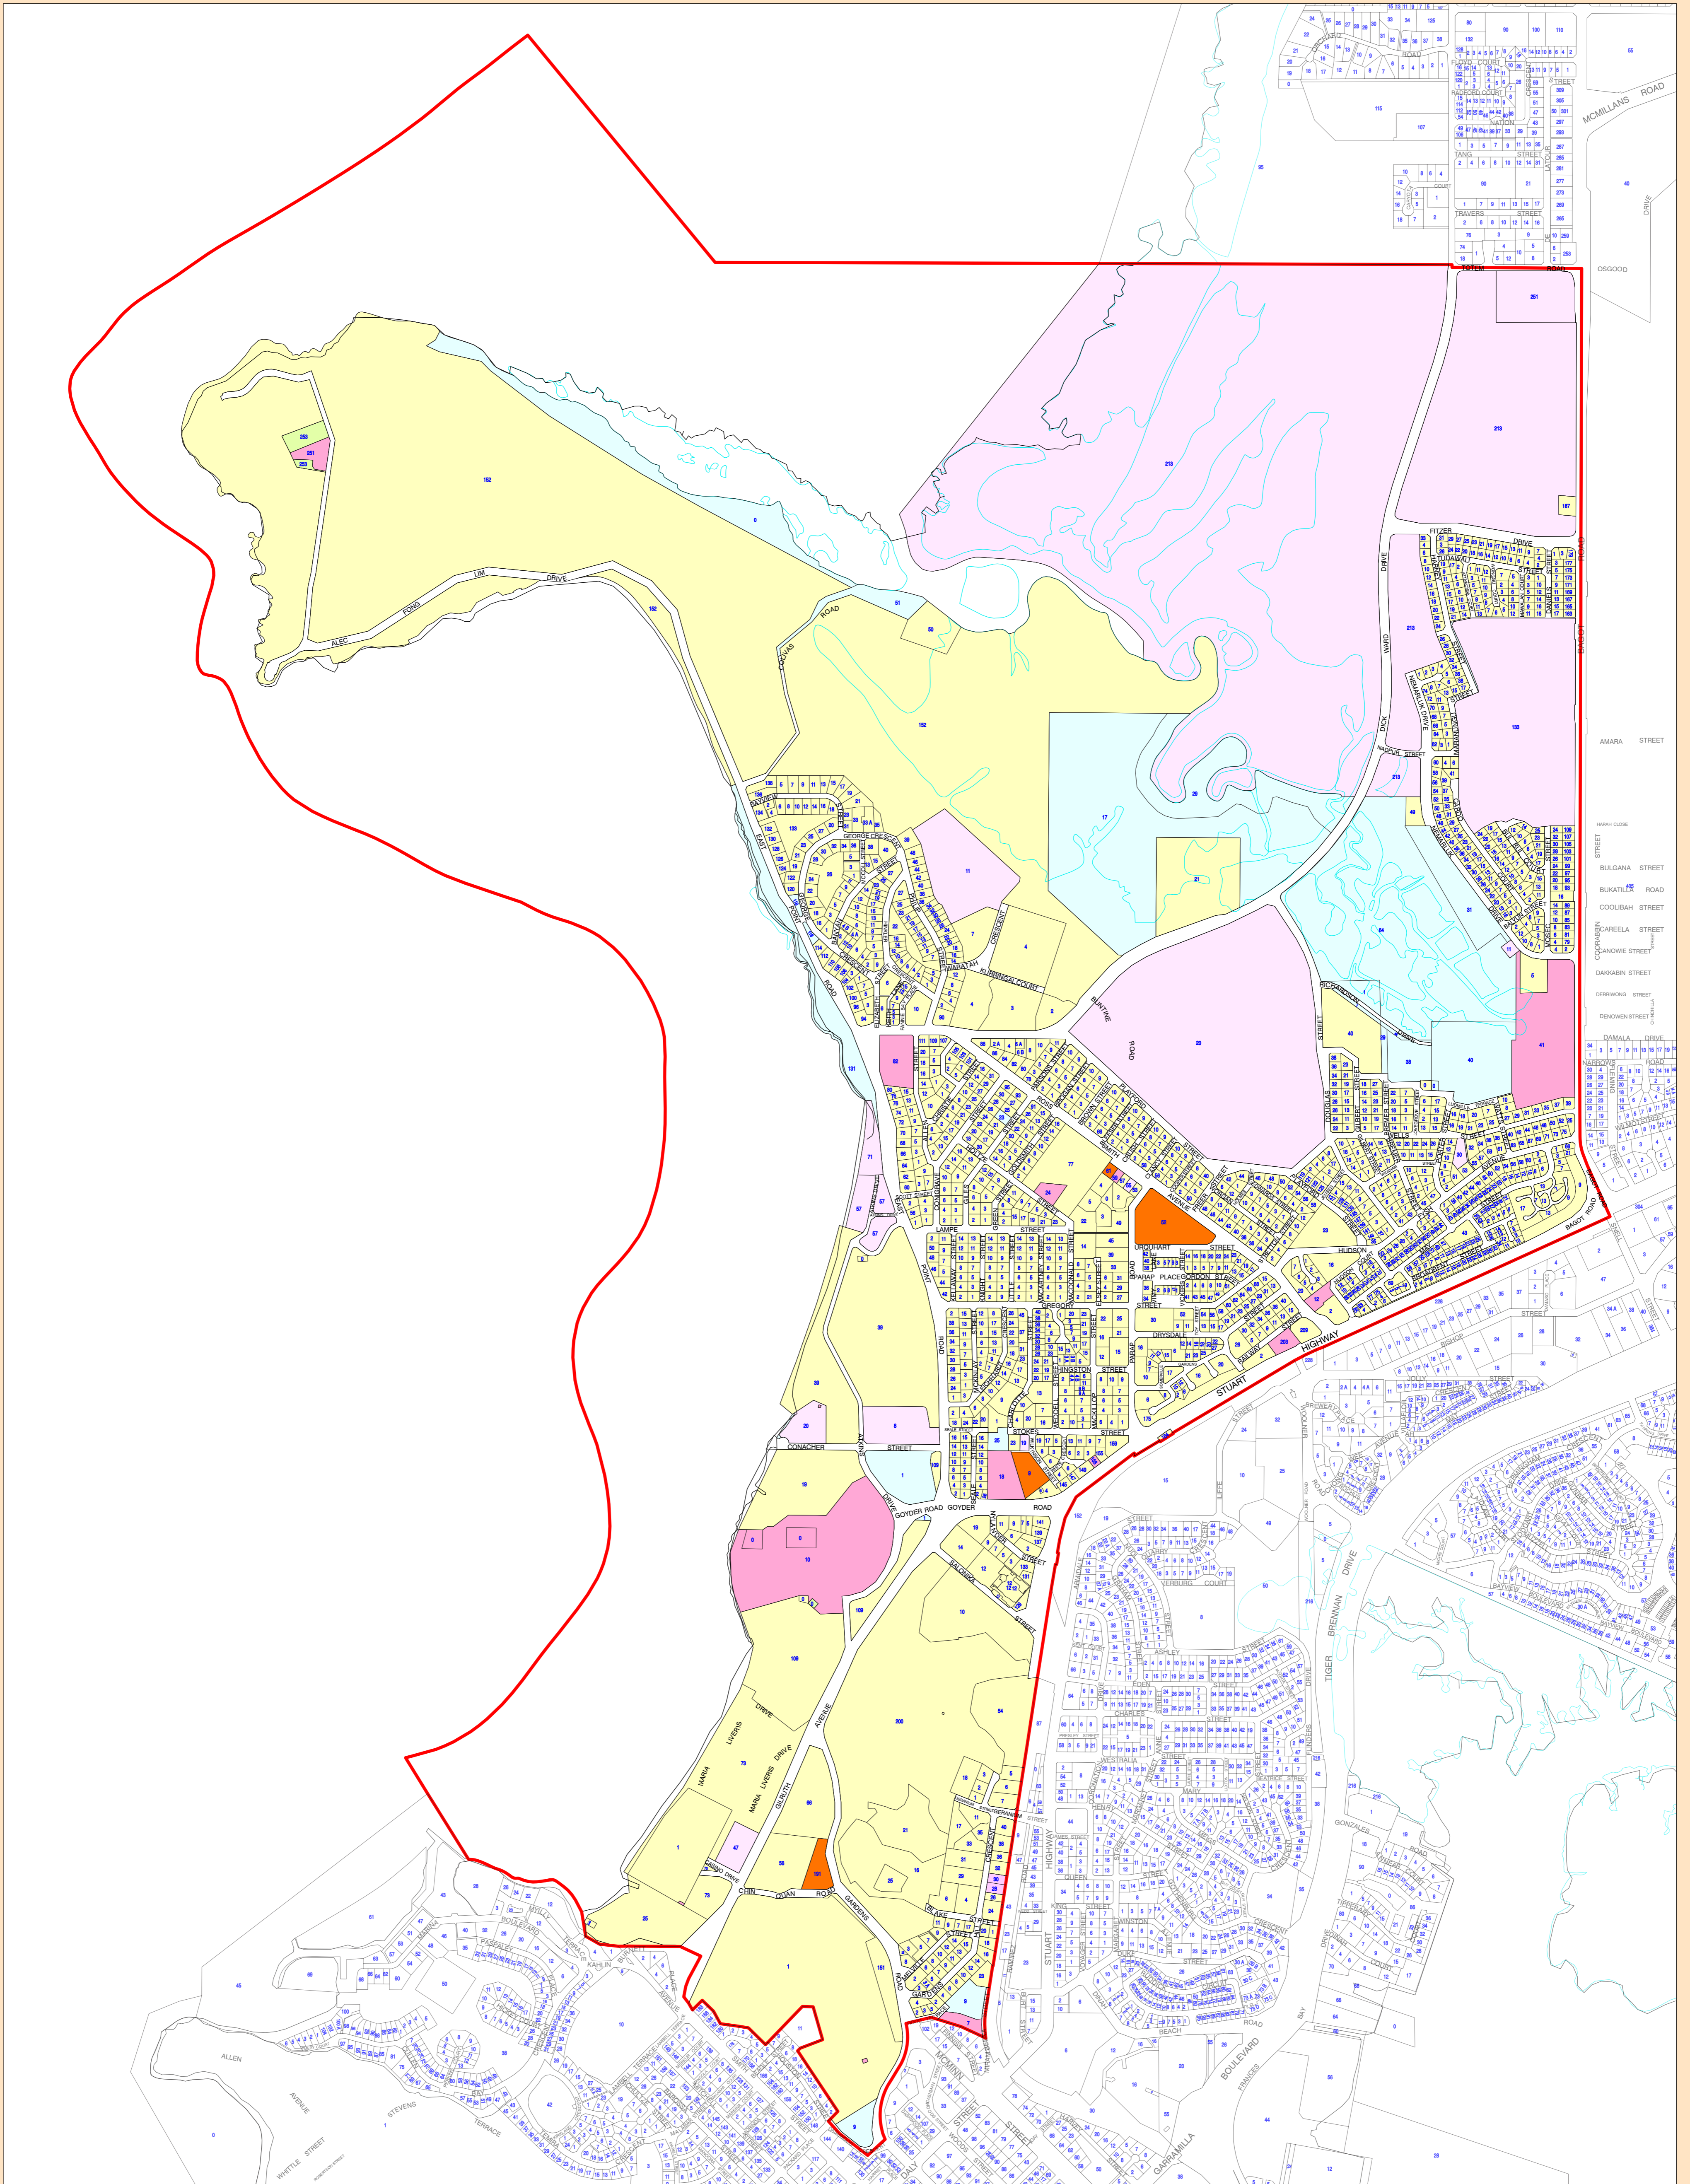

FANNIE BAY

This map was produced on the Geocentric Datum of Australia 1994 (GDA 94). For most practical purposes GDA94 coordinates and satellite derived (GPS) coordinates based on the World Geodetic System 1984 (WGS84) are the same.

L1, Energy House, 18-20 Cavenagh St, Darwin City
GPO Box 1680 Darwin NT 0801
<http://www.dipl.nt.gov.au>

© Northern Territory of Australia

LEGEND	
	FREEHOLD
	BUILDING LEASE
	CROWN LEASE IN PERPETUITY
	CROWN LEASE TERM
	VACANT CROWN
	GOVT SET ASIDE
	RESERVE

HORIZONTAL DATUM : GDA94
DATE OF CADASTRE : 17 October 2019

LOCALITY DIAGRAM Town Of Darwin

2020 Electoral Boundaries Fannie Bay

Town Of Darwin
Darwin Municipality