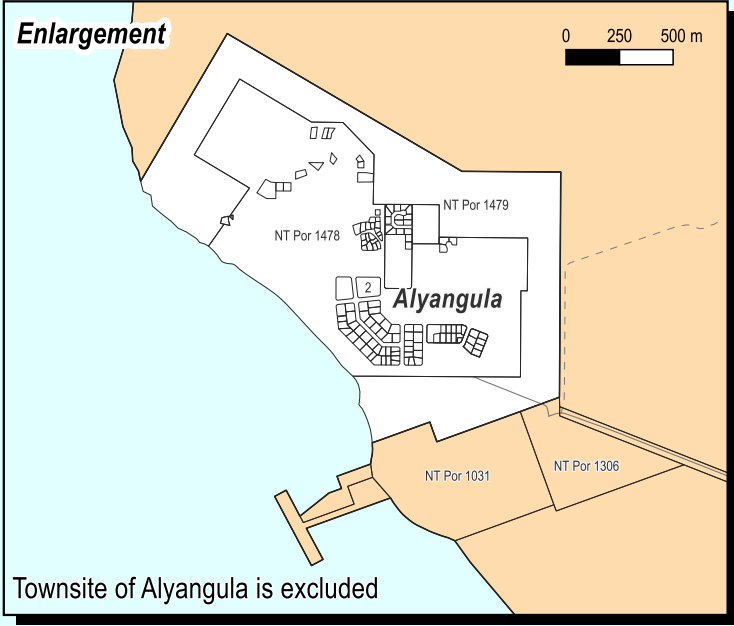

Legend

- Central Ward
- East Ward
- West Ward

Aboriginal Communities

- Major Aboriginal Community
- Family Outstation

Note: Local Government Ward boundaries for the Islands do not extend seawards of Low Water Mark, which is defined as a line following the sea coast and includes straight lines across the mouths of all intersecting rivers, streams and estuaries unless otherwise shown.