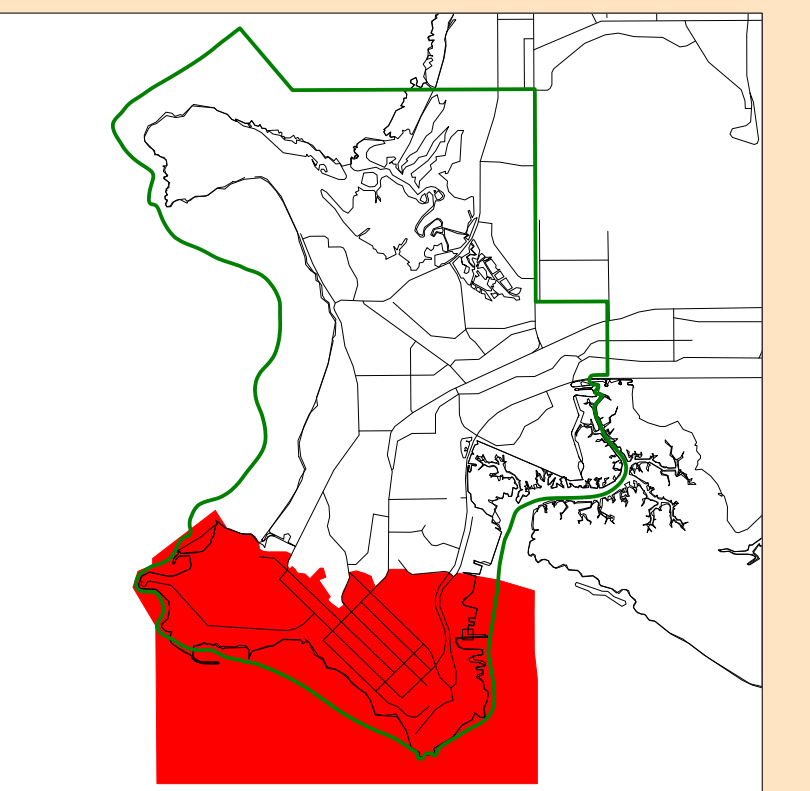

LEGEND

LOCALITY DIAGRAM Town Of Darwin