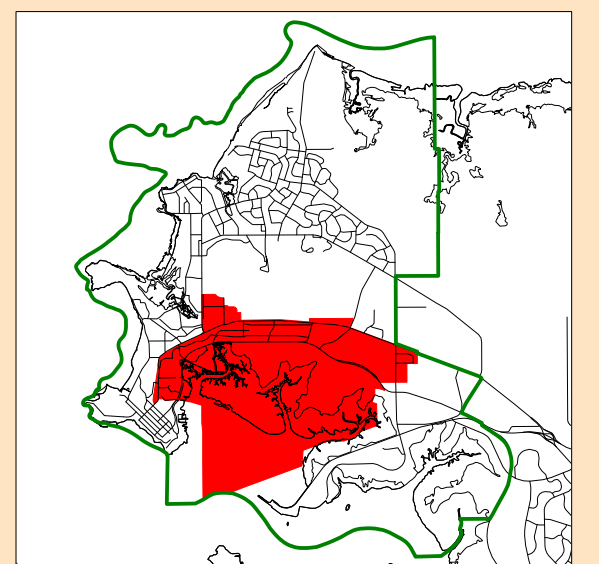

LOCALITY DIAGRAM Darwin Subregion