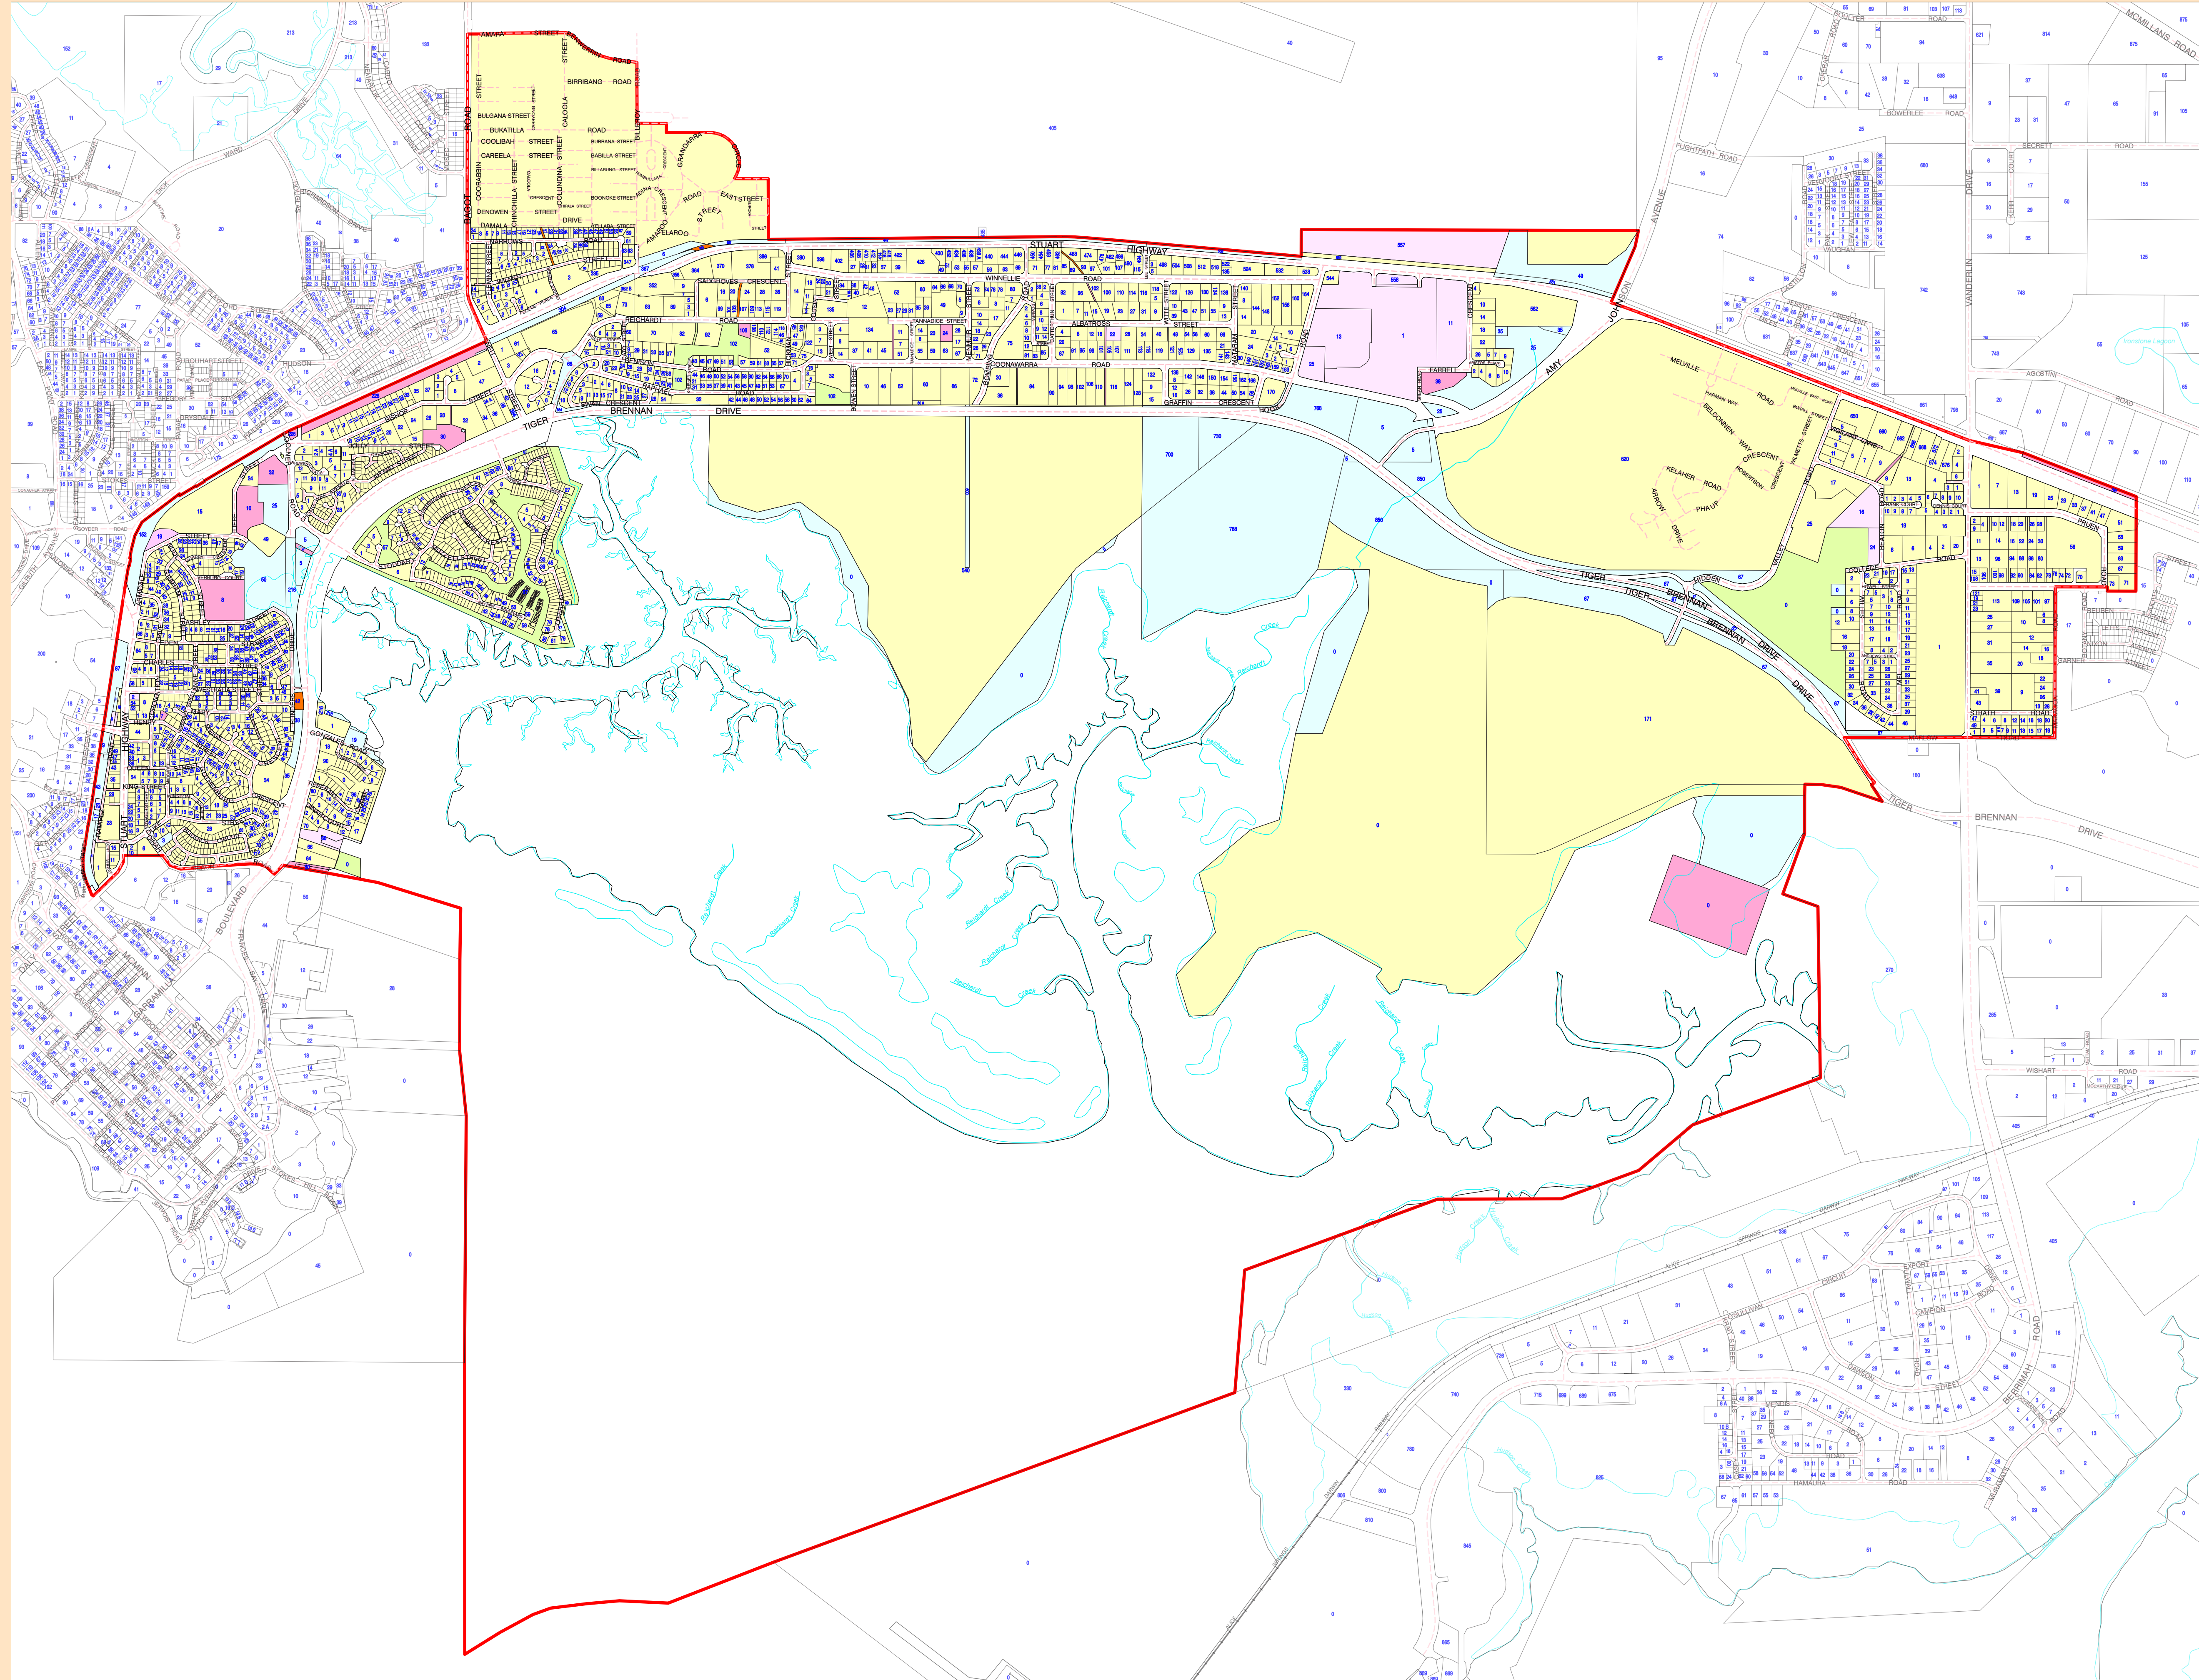

2020 Electoral Boundaries Fong Lim

Darwin Subregion
Hundred Of Bagot

0 200 400 600 800 1000
metres

HORIZONTAL DATUM : GDA 94
DATE OF CADASTRE : 8 October 2019

LEGEND

- BUILDING LEASE
- CROWN LEASE IN PERPETUITY
- CROWN LEASE TERM
- FREEHOLD
- GOVT SET ASIDE
- OCCUPATION LICENCE
- RESERVE
- VACANT CROWN

LOCALITY DIAGRAM Darwin Subregion