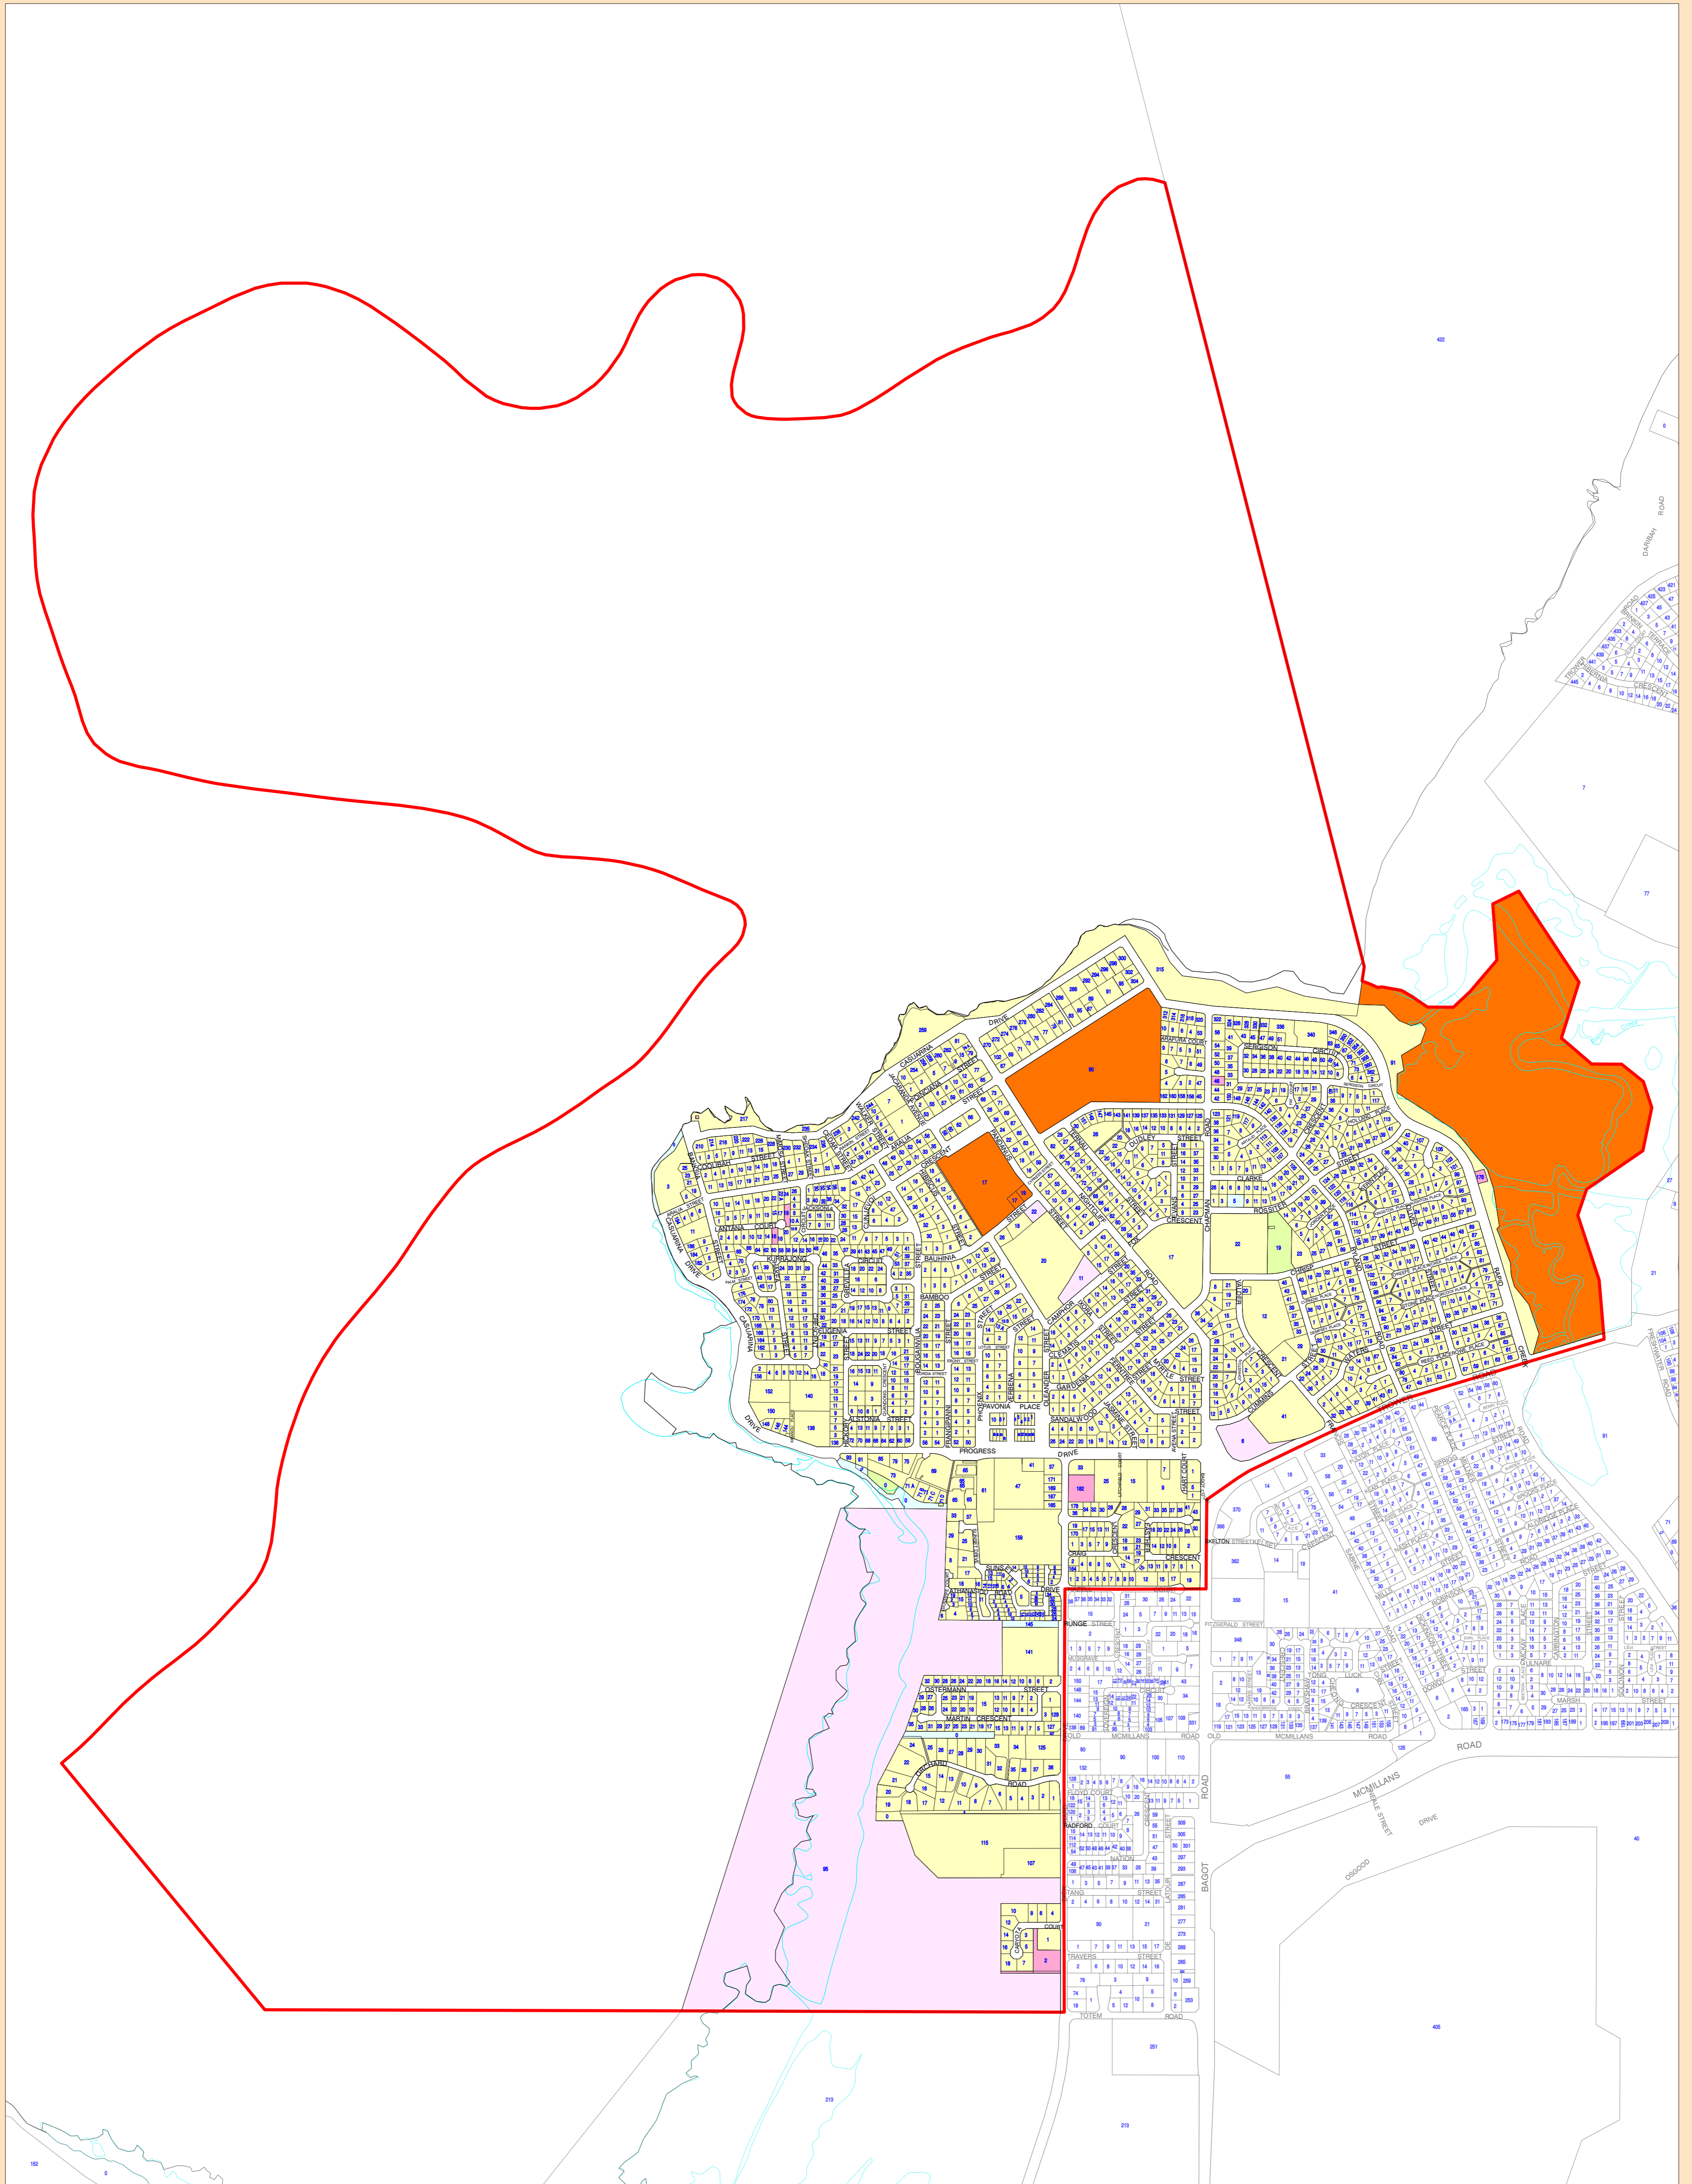

NIGHTCLIFF

This map was produced on the Geocentric Datum of Australia 1994 (GDA 94). For most practical purposes GDA94 coordinates and satellite derived (GPS) coordinates based on the World Geodetic System 1984 (WGS84) are the same.

L1, Energy House, 18-20 Cavenagh St, Darwin City
GPO Box 1680 Darwin NT 0801
<http://www.dipl.nt.gov.au>

LEGEND

	CROWN LEASE IN PERPETUITY		GOVT SET ASIDE
	CROWN LEASE TERM		RESERVE
	FREEHOLD		VACANT CROWN

HORIZONTAL DATUM : GDA94
DATE OF CADASTRE : 17 October 2019

LOCALITY DIAGRAM
Town Of Nightcliff

2020 Electoral Boundaries
Nightcliff

Town Of Nightcliff
Darwin Municipality