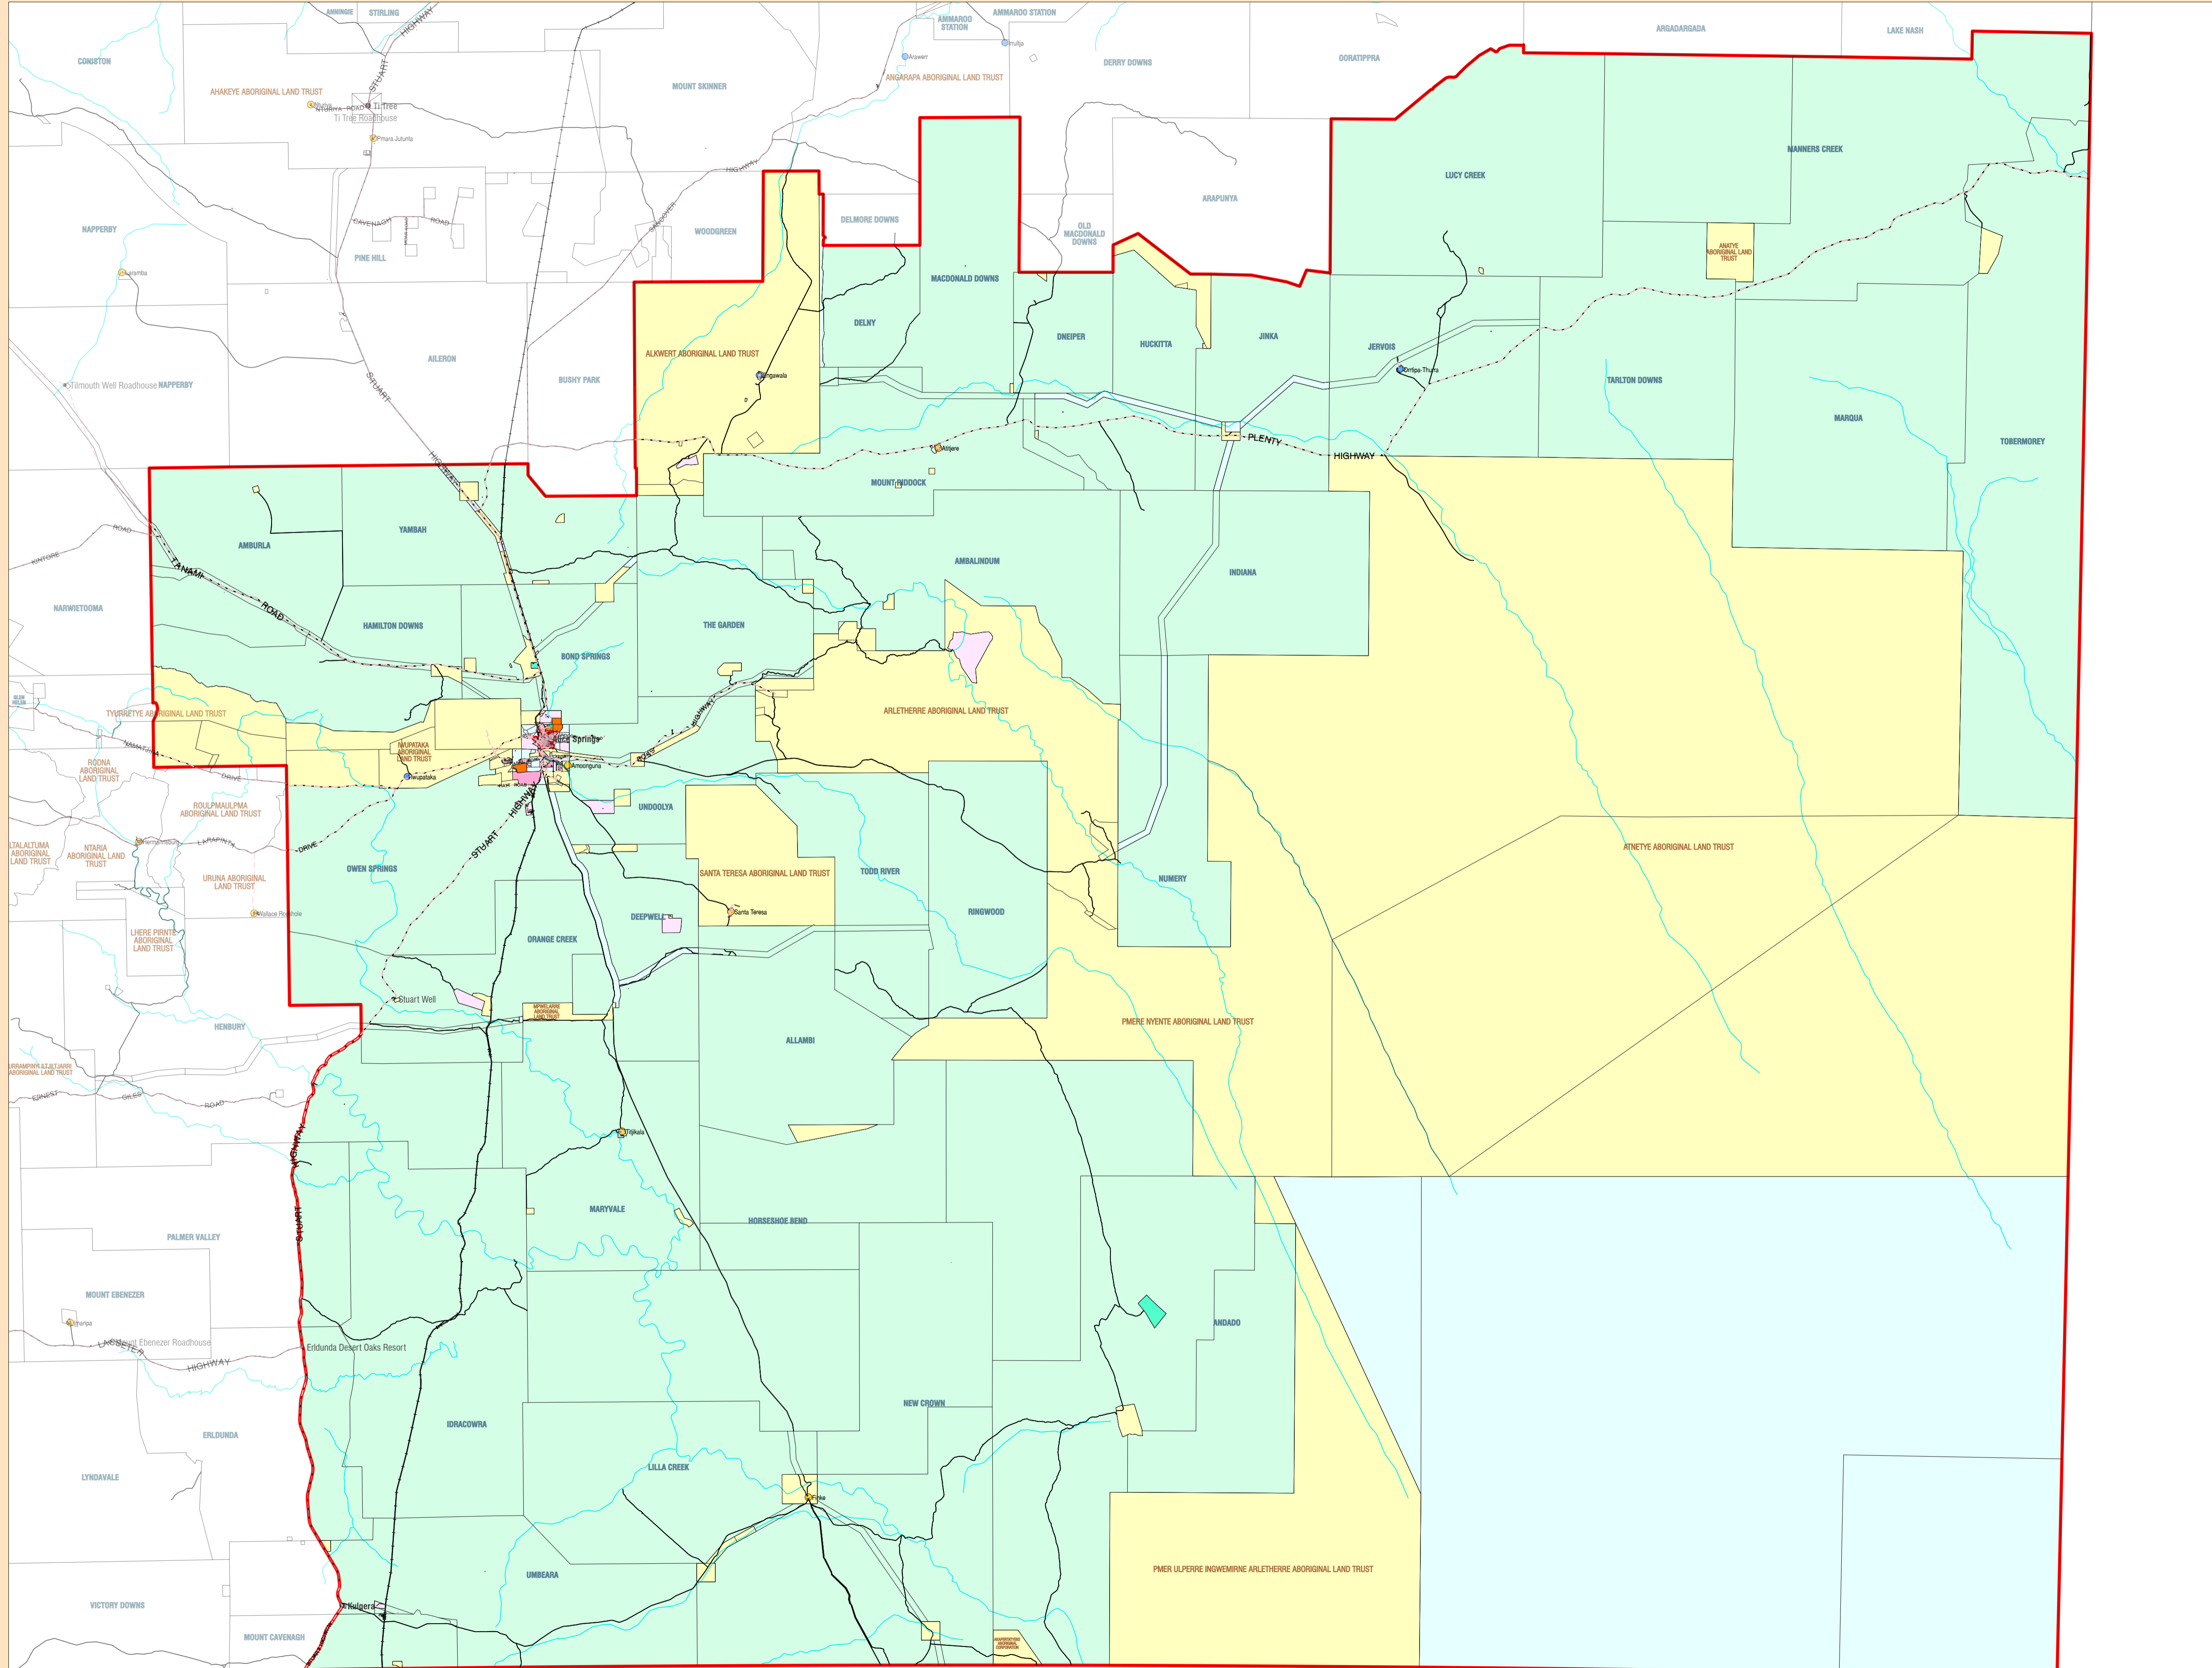

2020 Electoral Boundaries Namatjira

Alice Springs Region

0 10 20 30 40 50
kilometres

HORIZONTAL DATUM : GDA 94
DATE OF CADASTRE : 8 October 2019

LEGEND

- CROWN LEASE IN PERPETUITY
- CROWN LEASE TERM
- FREEHOLD
- GOVT SET ASIDE
- GRAZING LICENCE
- OCCUPATION LICENCE
- PERPETUAL PASTORAL LEASE
- RESERVE
- SPECIAL PURPOSES LEASE
- VACANT CROWN

LOCALITY DIAGRAM Alice Springs Region