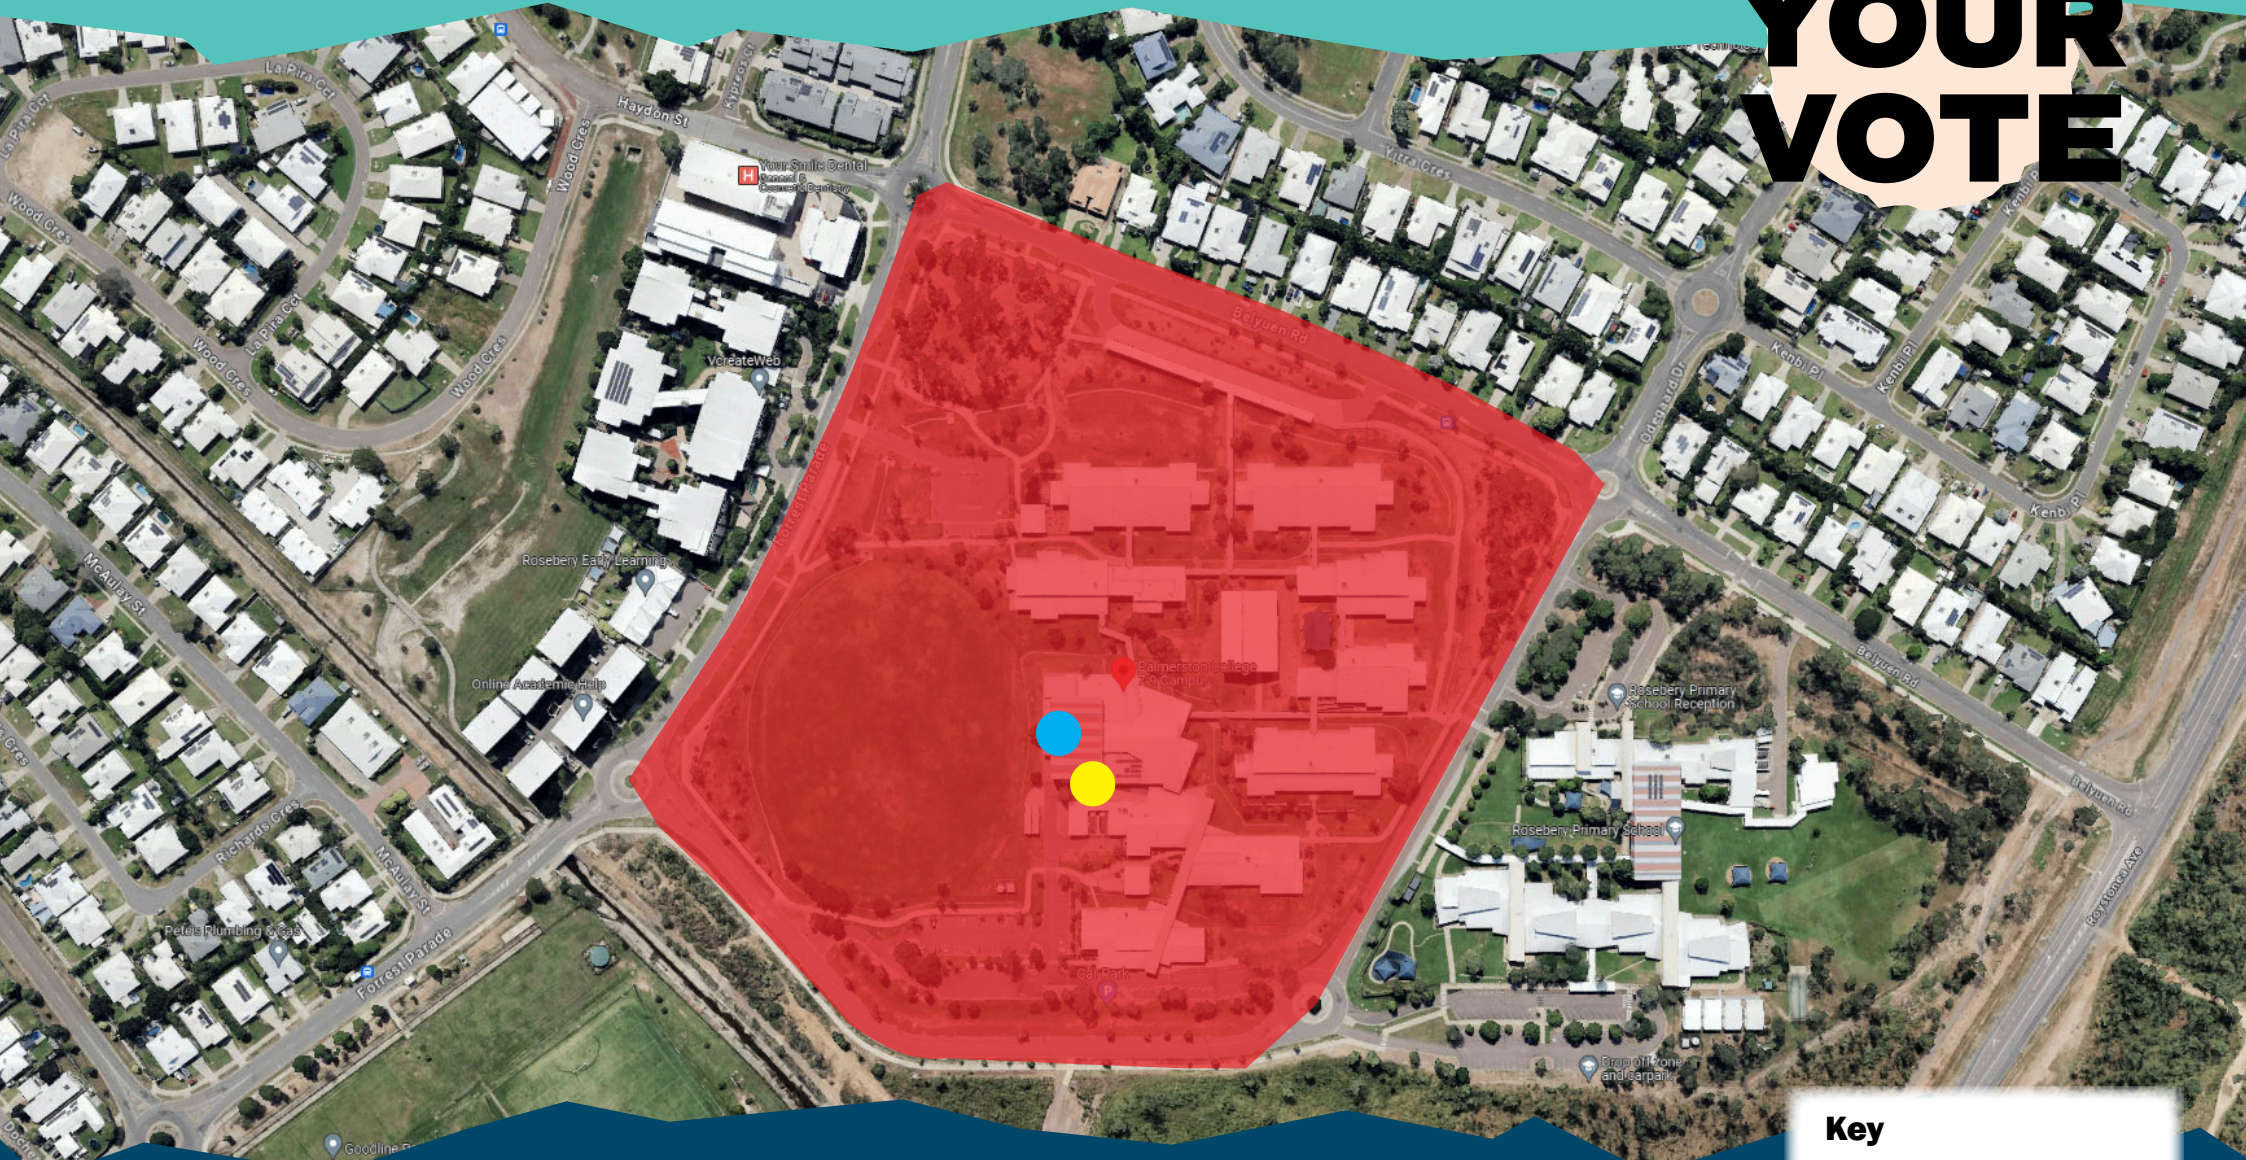

2024 TERRITORY ELECTION

OUR TERRITORY

YOUR VOTE

ROSEBERY

Palmerston College - 7-9 Middle Campus
No canvassing is permitted within the marked red zone

Key

-  Canvassing exclusion zone
-  Voting centre
-  Designated campaign area