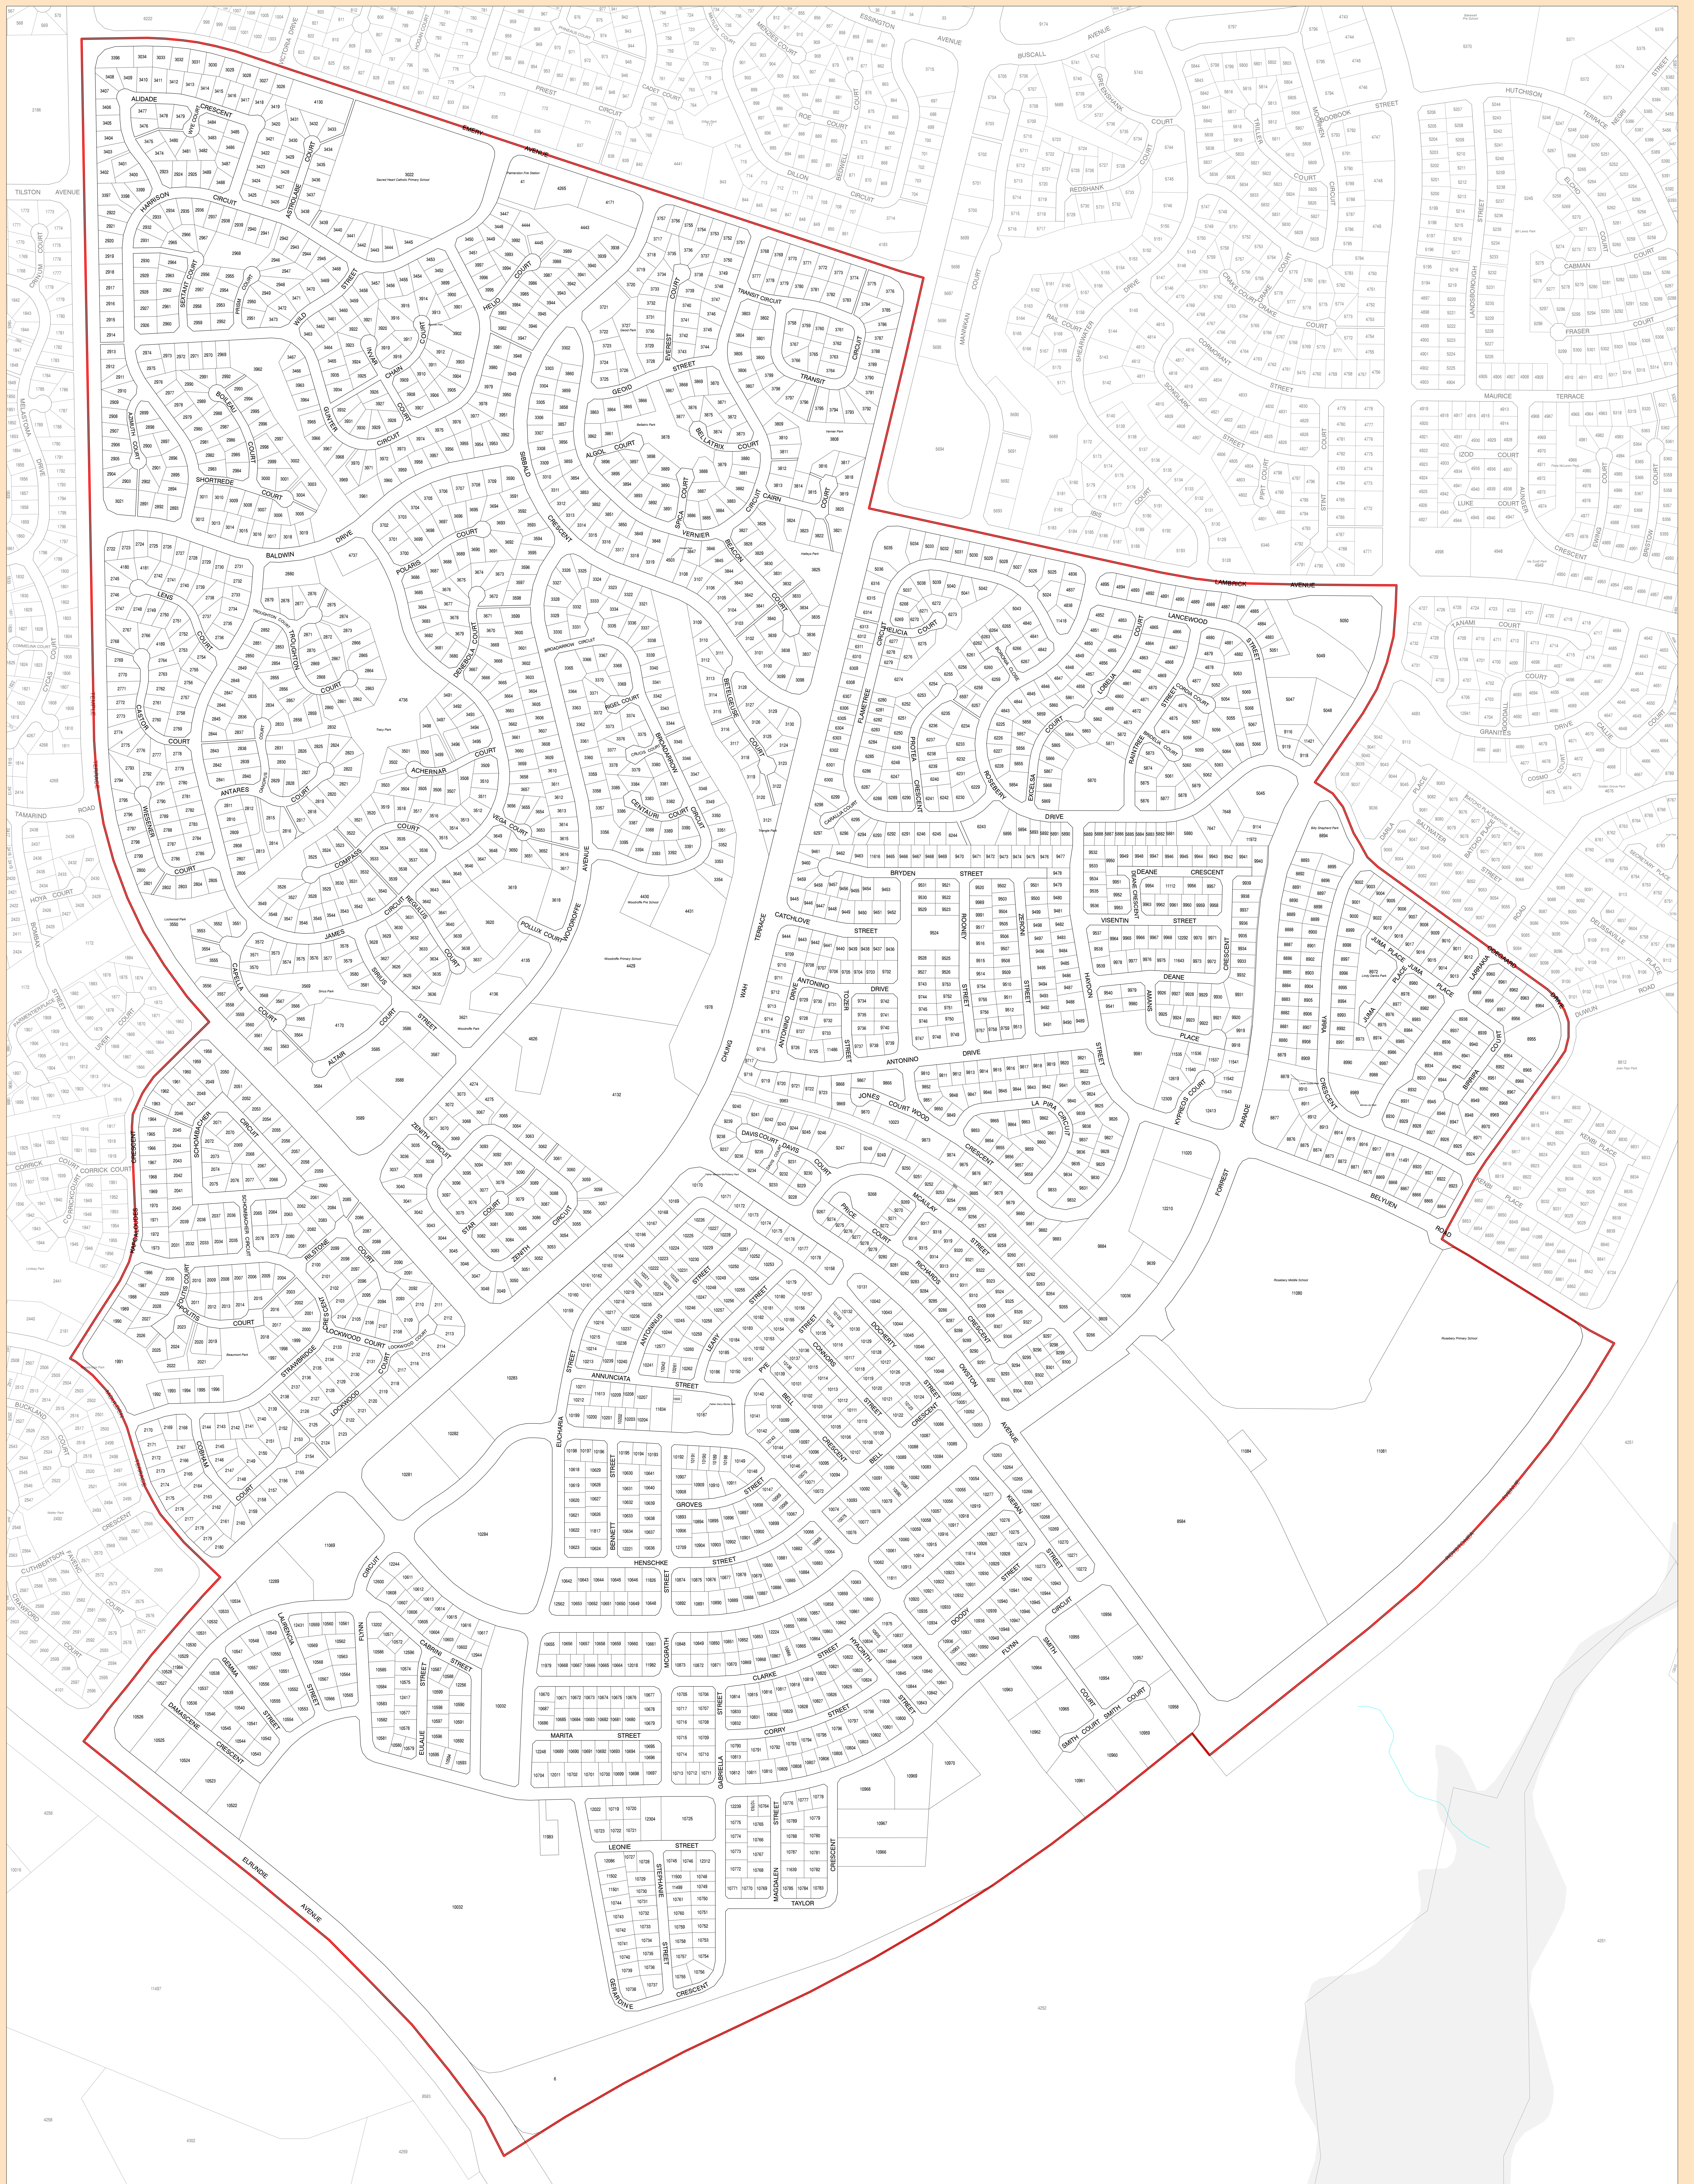

BLAIN

LEGEND

HORIZONTAL DATUM : GDA94
DATE OF CADASTRE : 11 November 2015

LOCALITY DIAGRAM Palmerston Municipality

2016 Electoral Boundaries

Blain

Palmerston Municipality
Palmerston Subregion

This map was produced on the Geocentric Datum of Australia 1994 (GDA 94).
For most practical purposes GDA94 coordinates and satellite derived (GPS) coordinates based on the World Geodetic System 1984 (WGS84) are the same.

3rd Floor NAB House, Darwin
GPO Box 1690 Darwin NT 0801
<http://www.nt.gov.au/di/p>

© Northern Territory of Australia