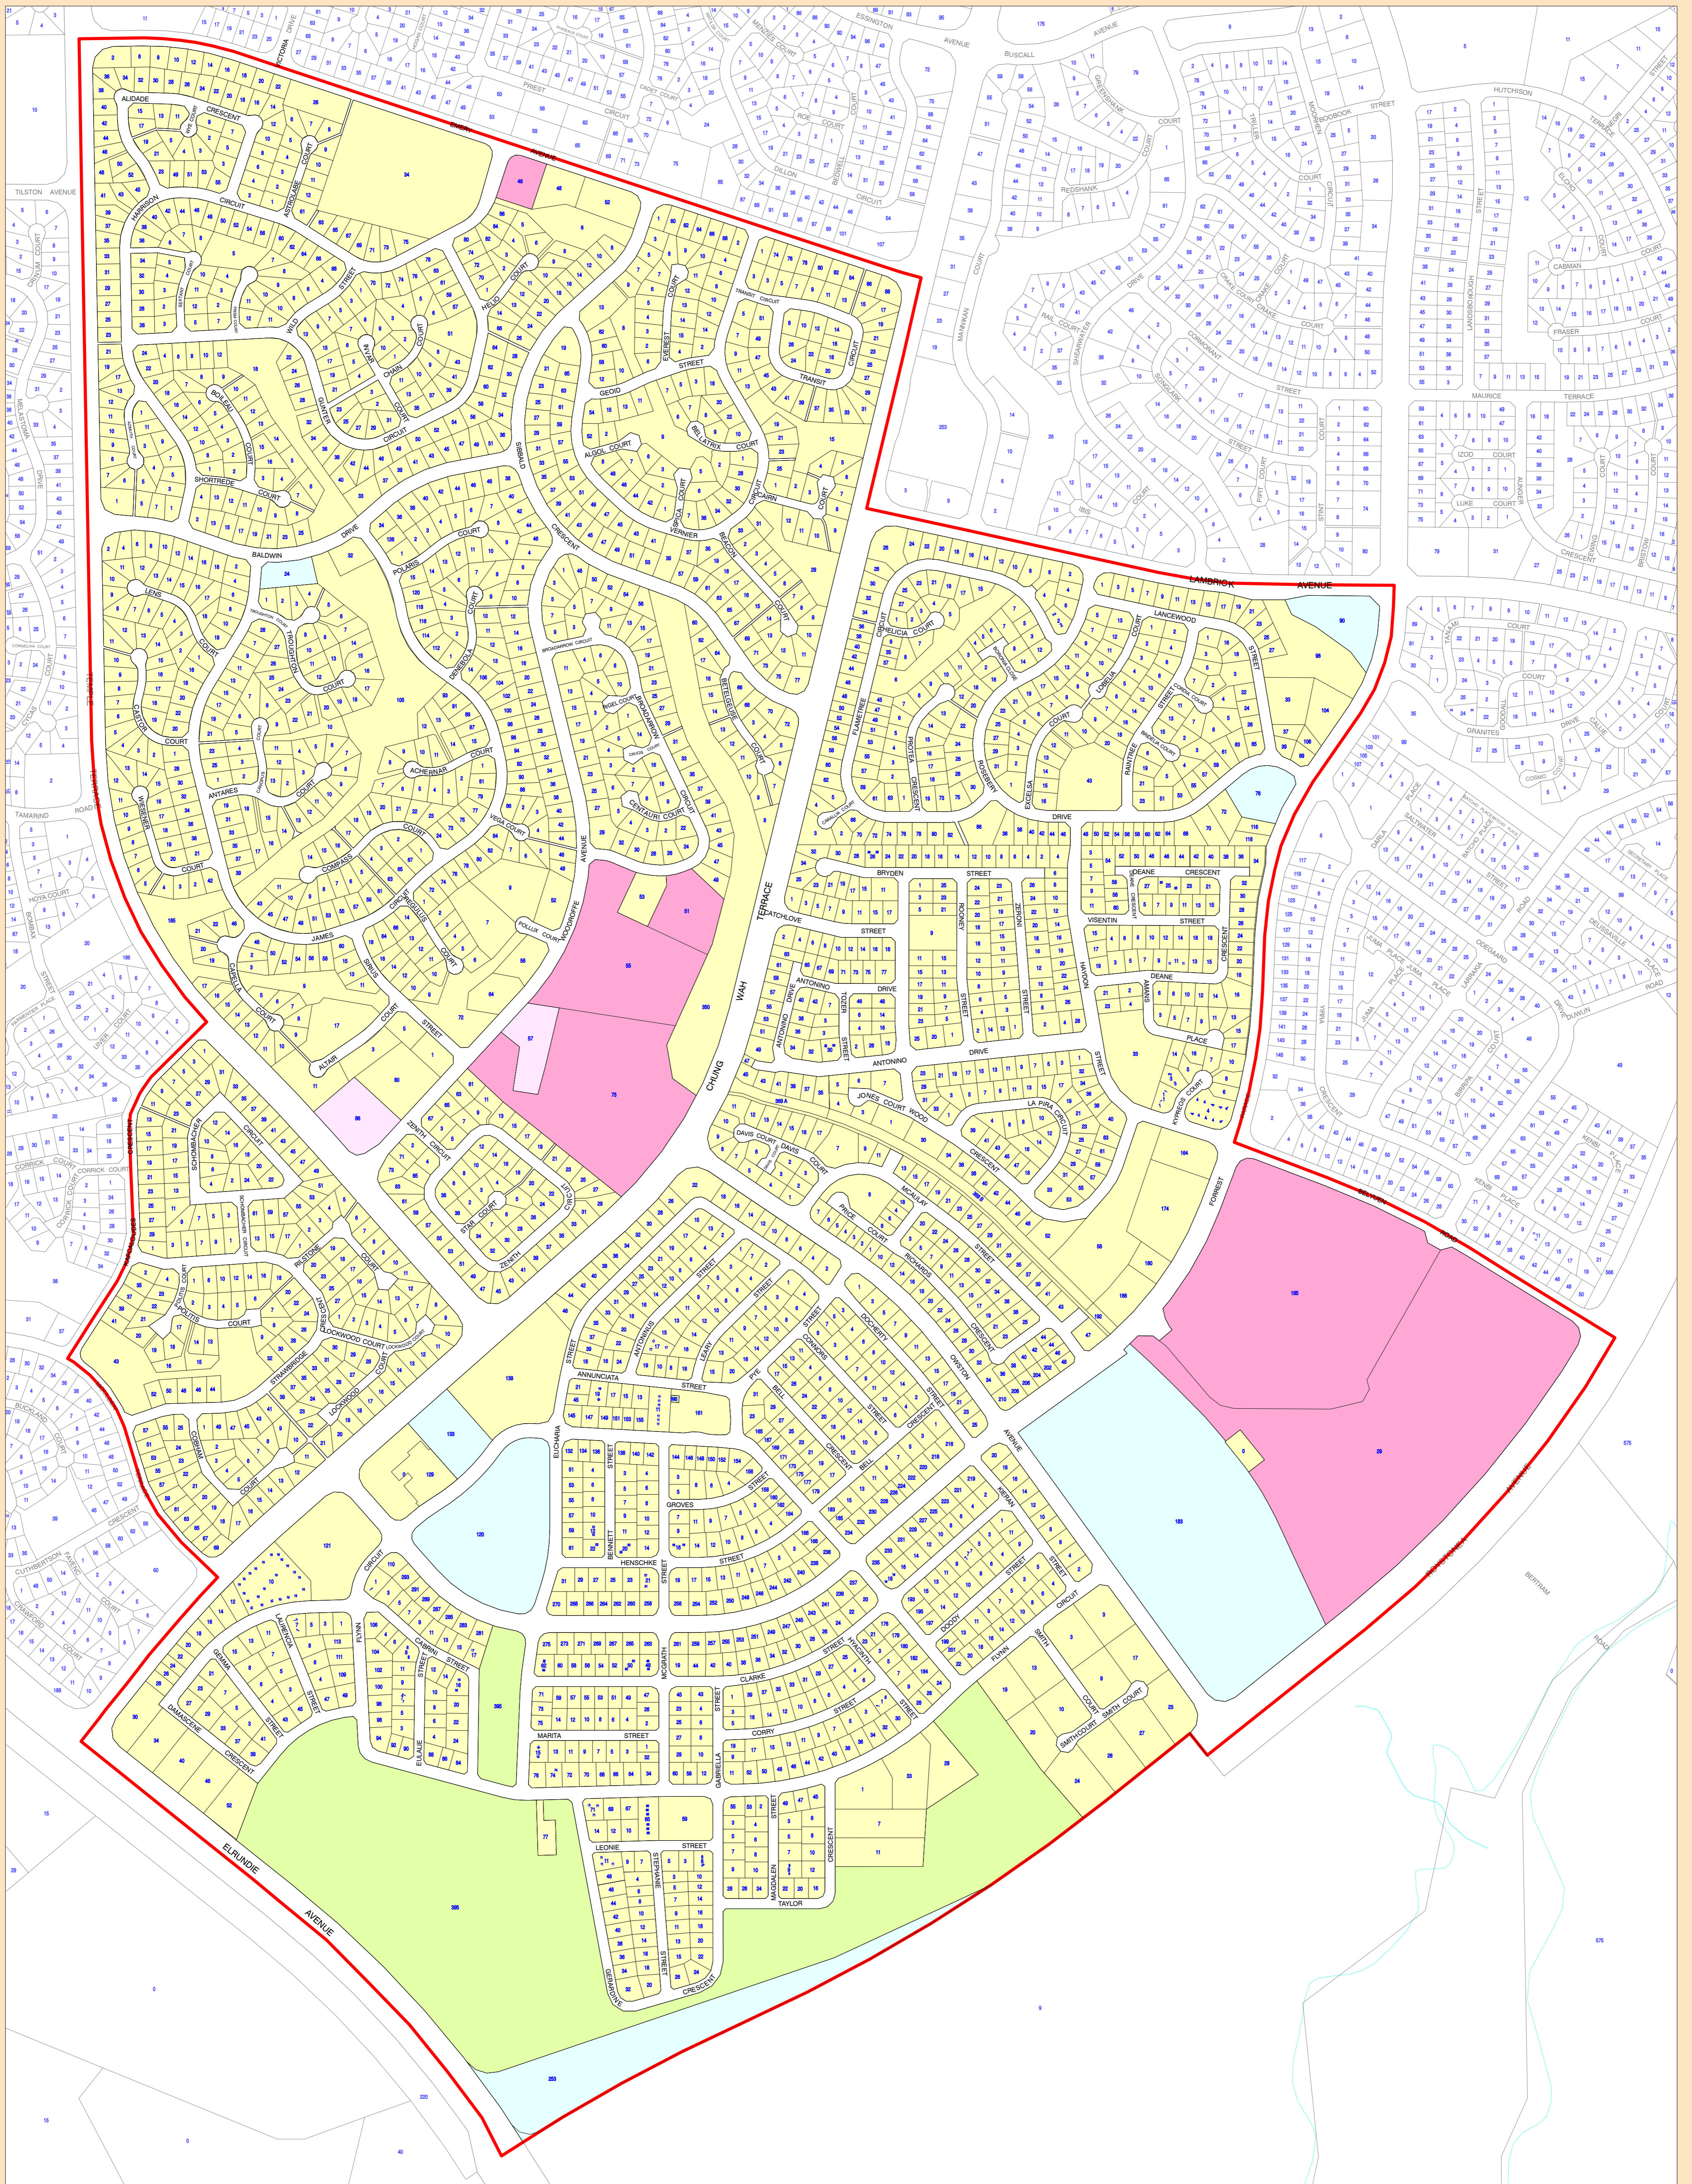

BLAIN

LEGEND

- CROWN LEASE IN PERPETUITY
- CROWN LEASE TERM
- FREEHOLD
- GOVT SET ASIDE
- VACANT CROWN

LOCALITY DIAGRAM Palmerston Municipality

2020 Electoral Boundaries Blain

Palmerston Municipality
Palmerston Subregion

This map was produced on the Geocentric Datum of Australia 1994 (GDA 94). For most practical purposes GDA94 coordinates and satellite derived (GPS) coordinates based on the World Geodetic System 1984 (WGS84) are the same.

L1, Energy House, 18-20 Cavenagh St, Darwin City
GPO Box 1680 Darwin NT 0801
<http://www.dipl.nt.gov.au>

HORIZONTAL DATUM : GDA94
DATE OF CADASTRE : 8 October 2019