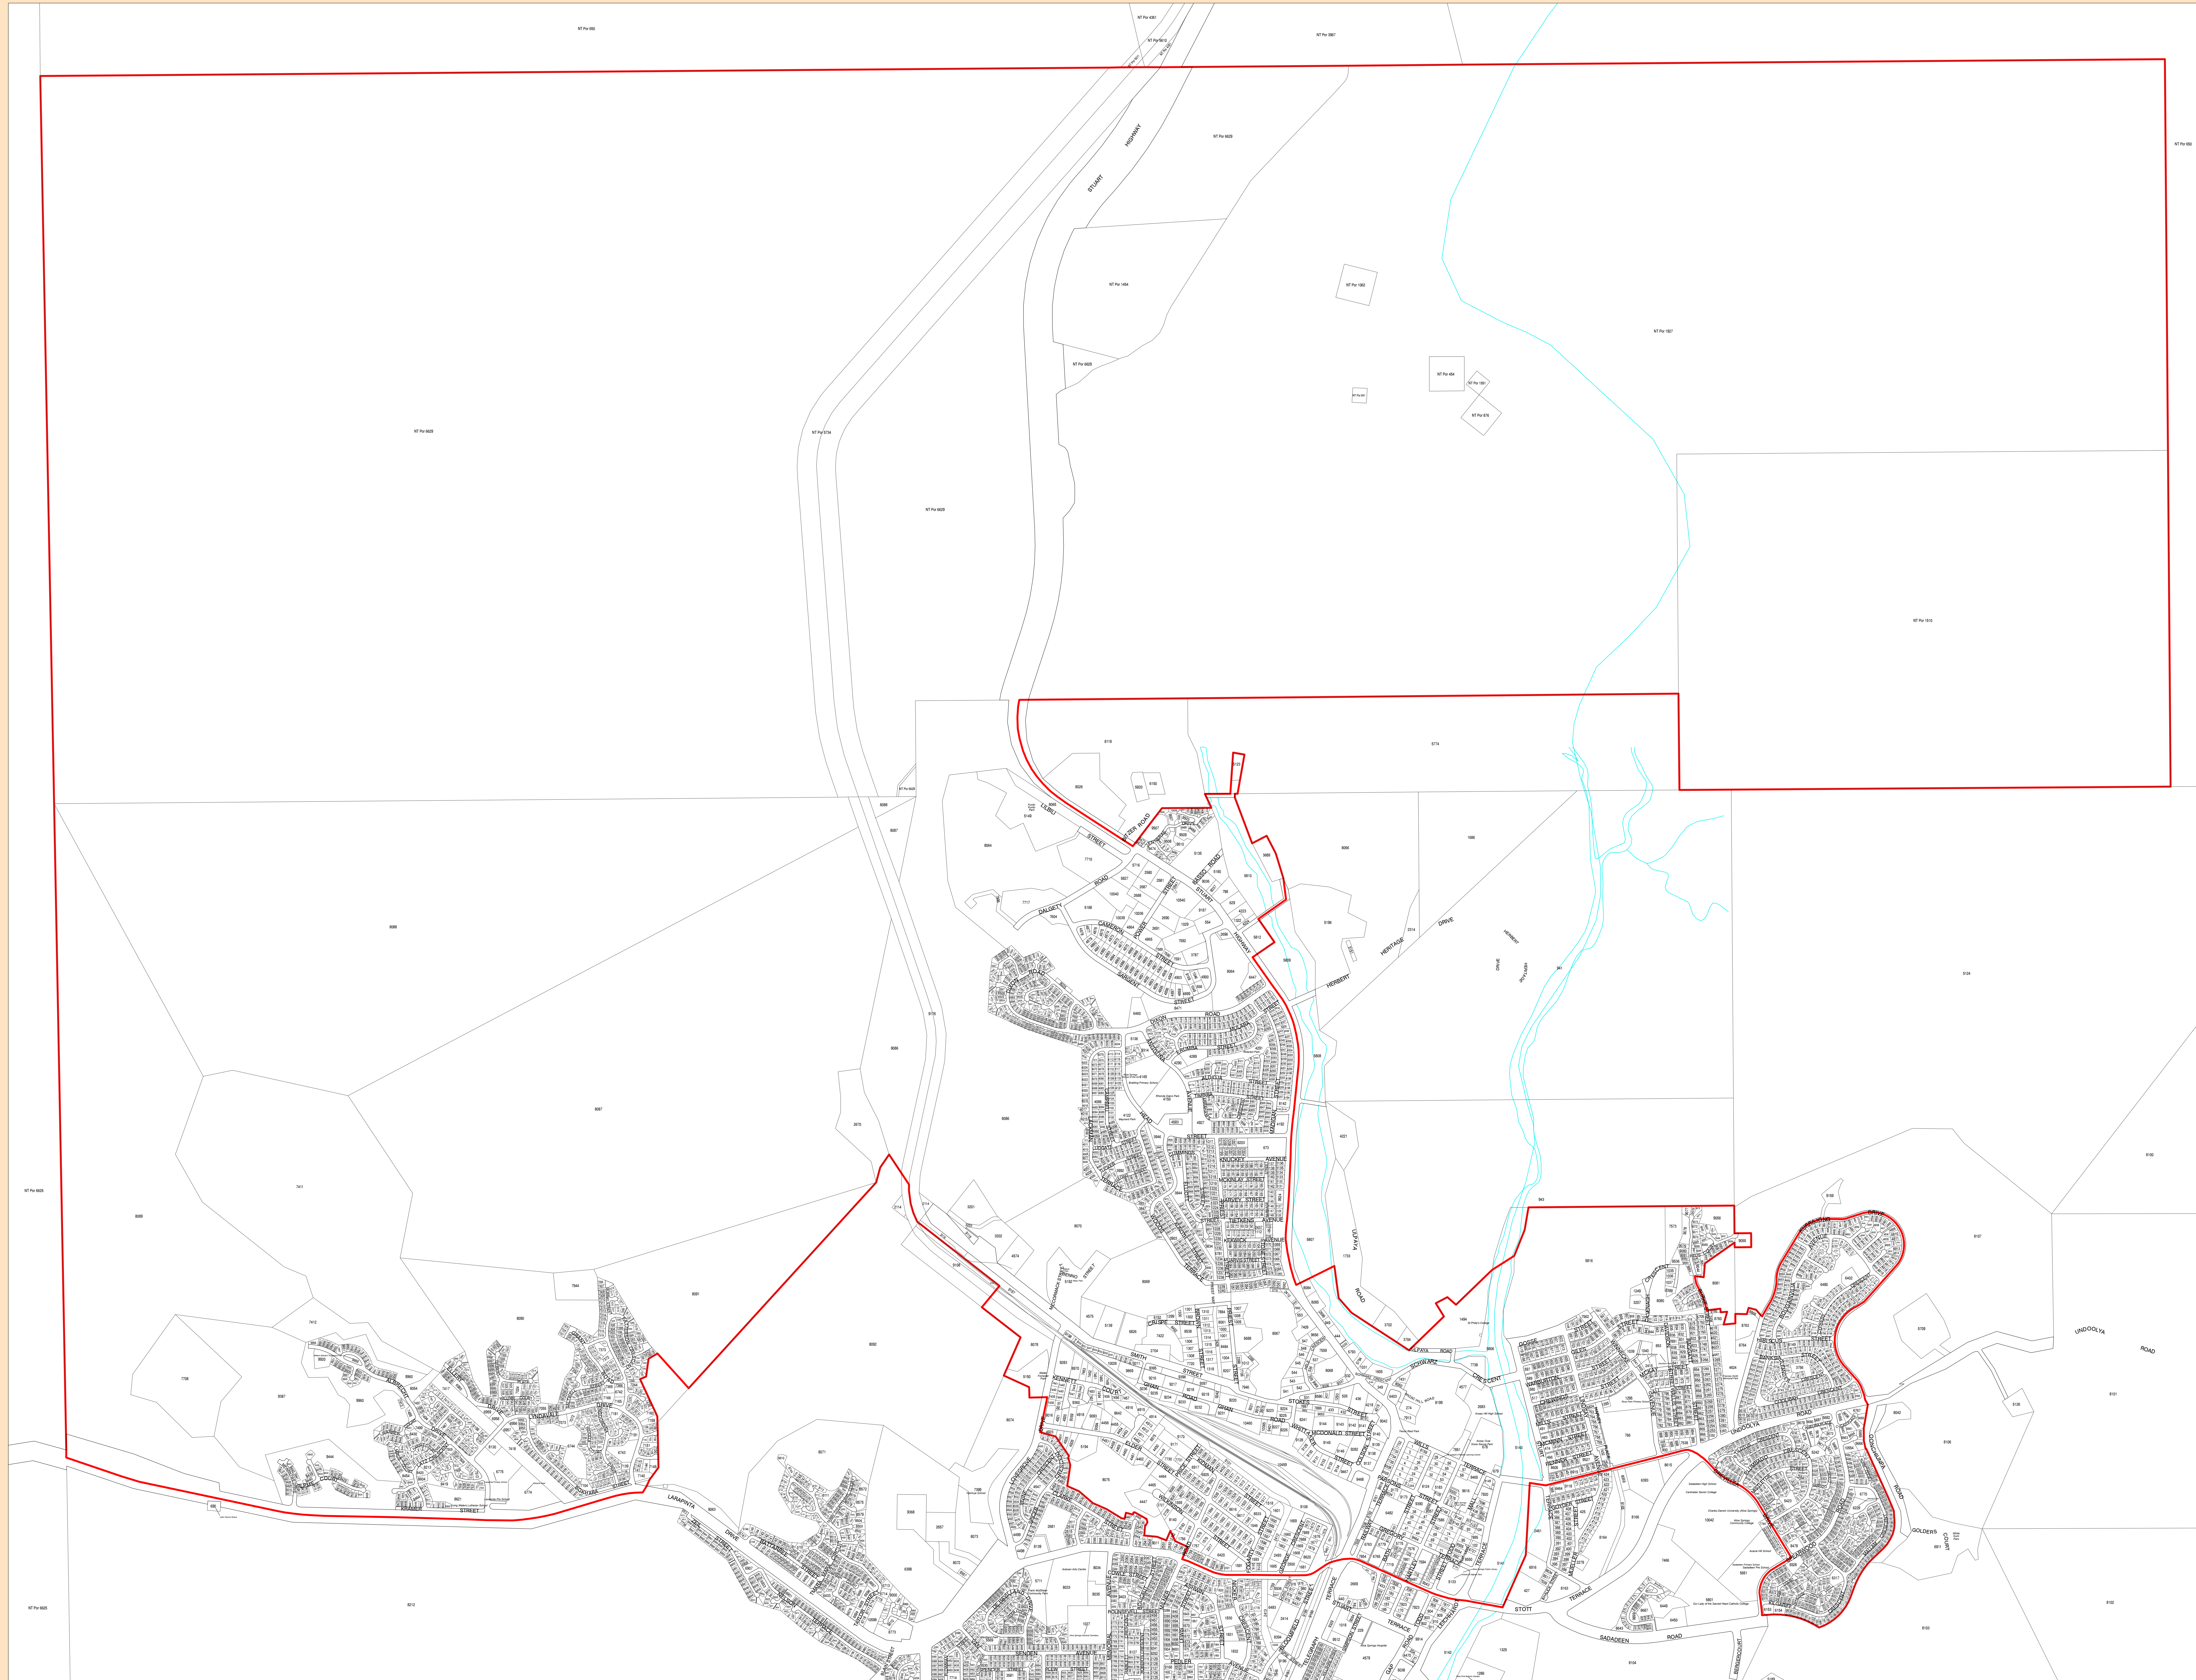

BRAITLING

Braitling

Town Of Alice Springs
Alice Springs Subregion

0 200 400 600 800 1000
metres

HORIZONTAL DATUM : GDA 94
DATE OF CADASTRE : 11 November 2015

LEGEND

LOCALITY DIAGRAM Town Of Alice Springs