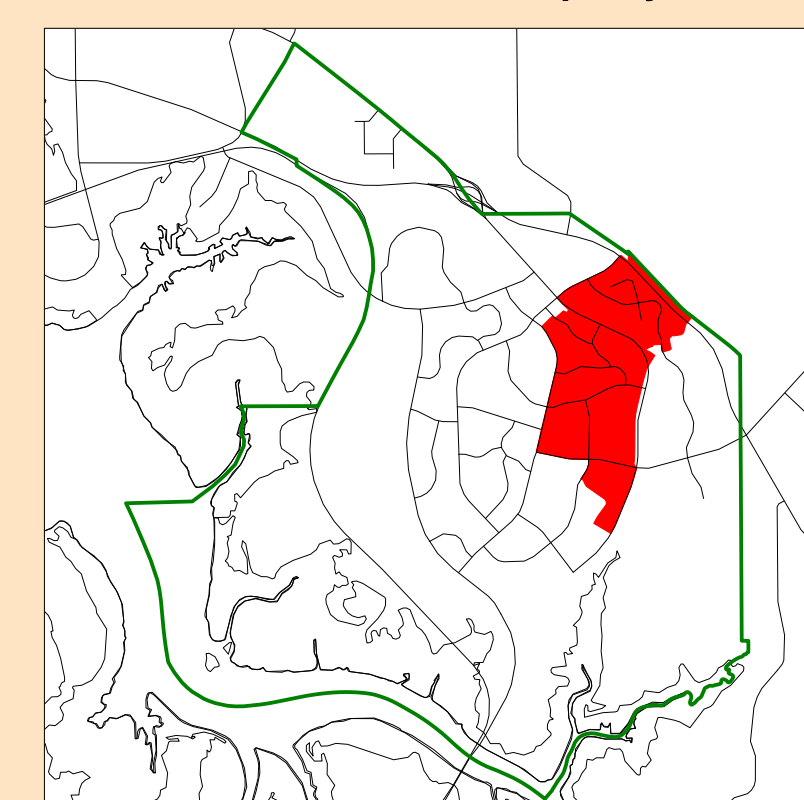

LOCALITY DIAGRAM Palmerston Municipality

2016 Electoral Boundaries

Brennan

Palmerston Municipality
Palmerston Subregion

This map was produced on the Geocentric Datum of Australia 1994 (GDA 94).
For most practical purposes GDA94 coordinates and satellite derived (GPS) coordinates based on the World Geodetic System 1984 (WGS84) are the same.

© Northern Territory of Australia