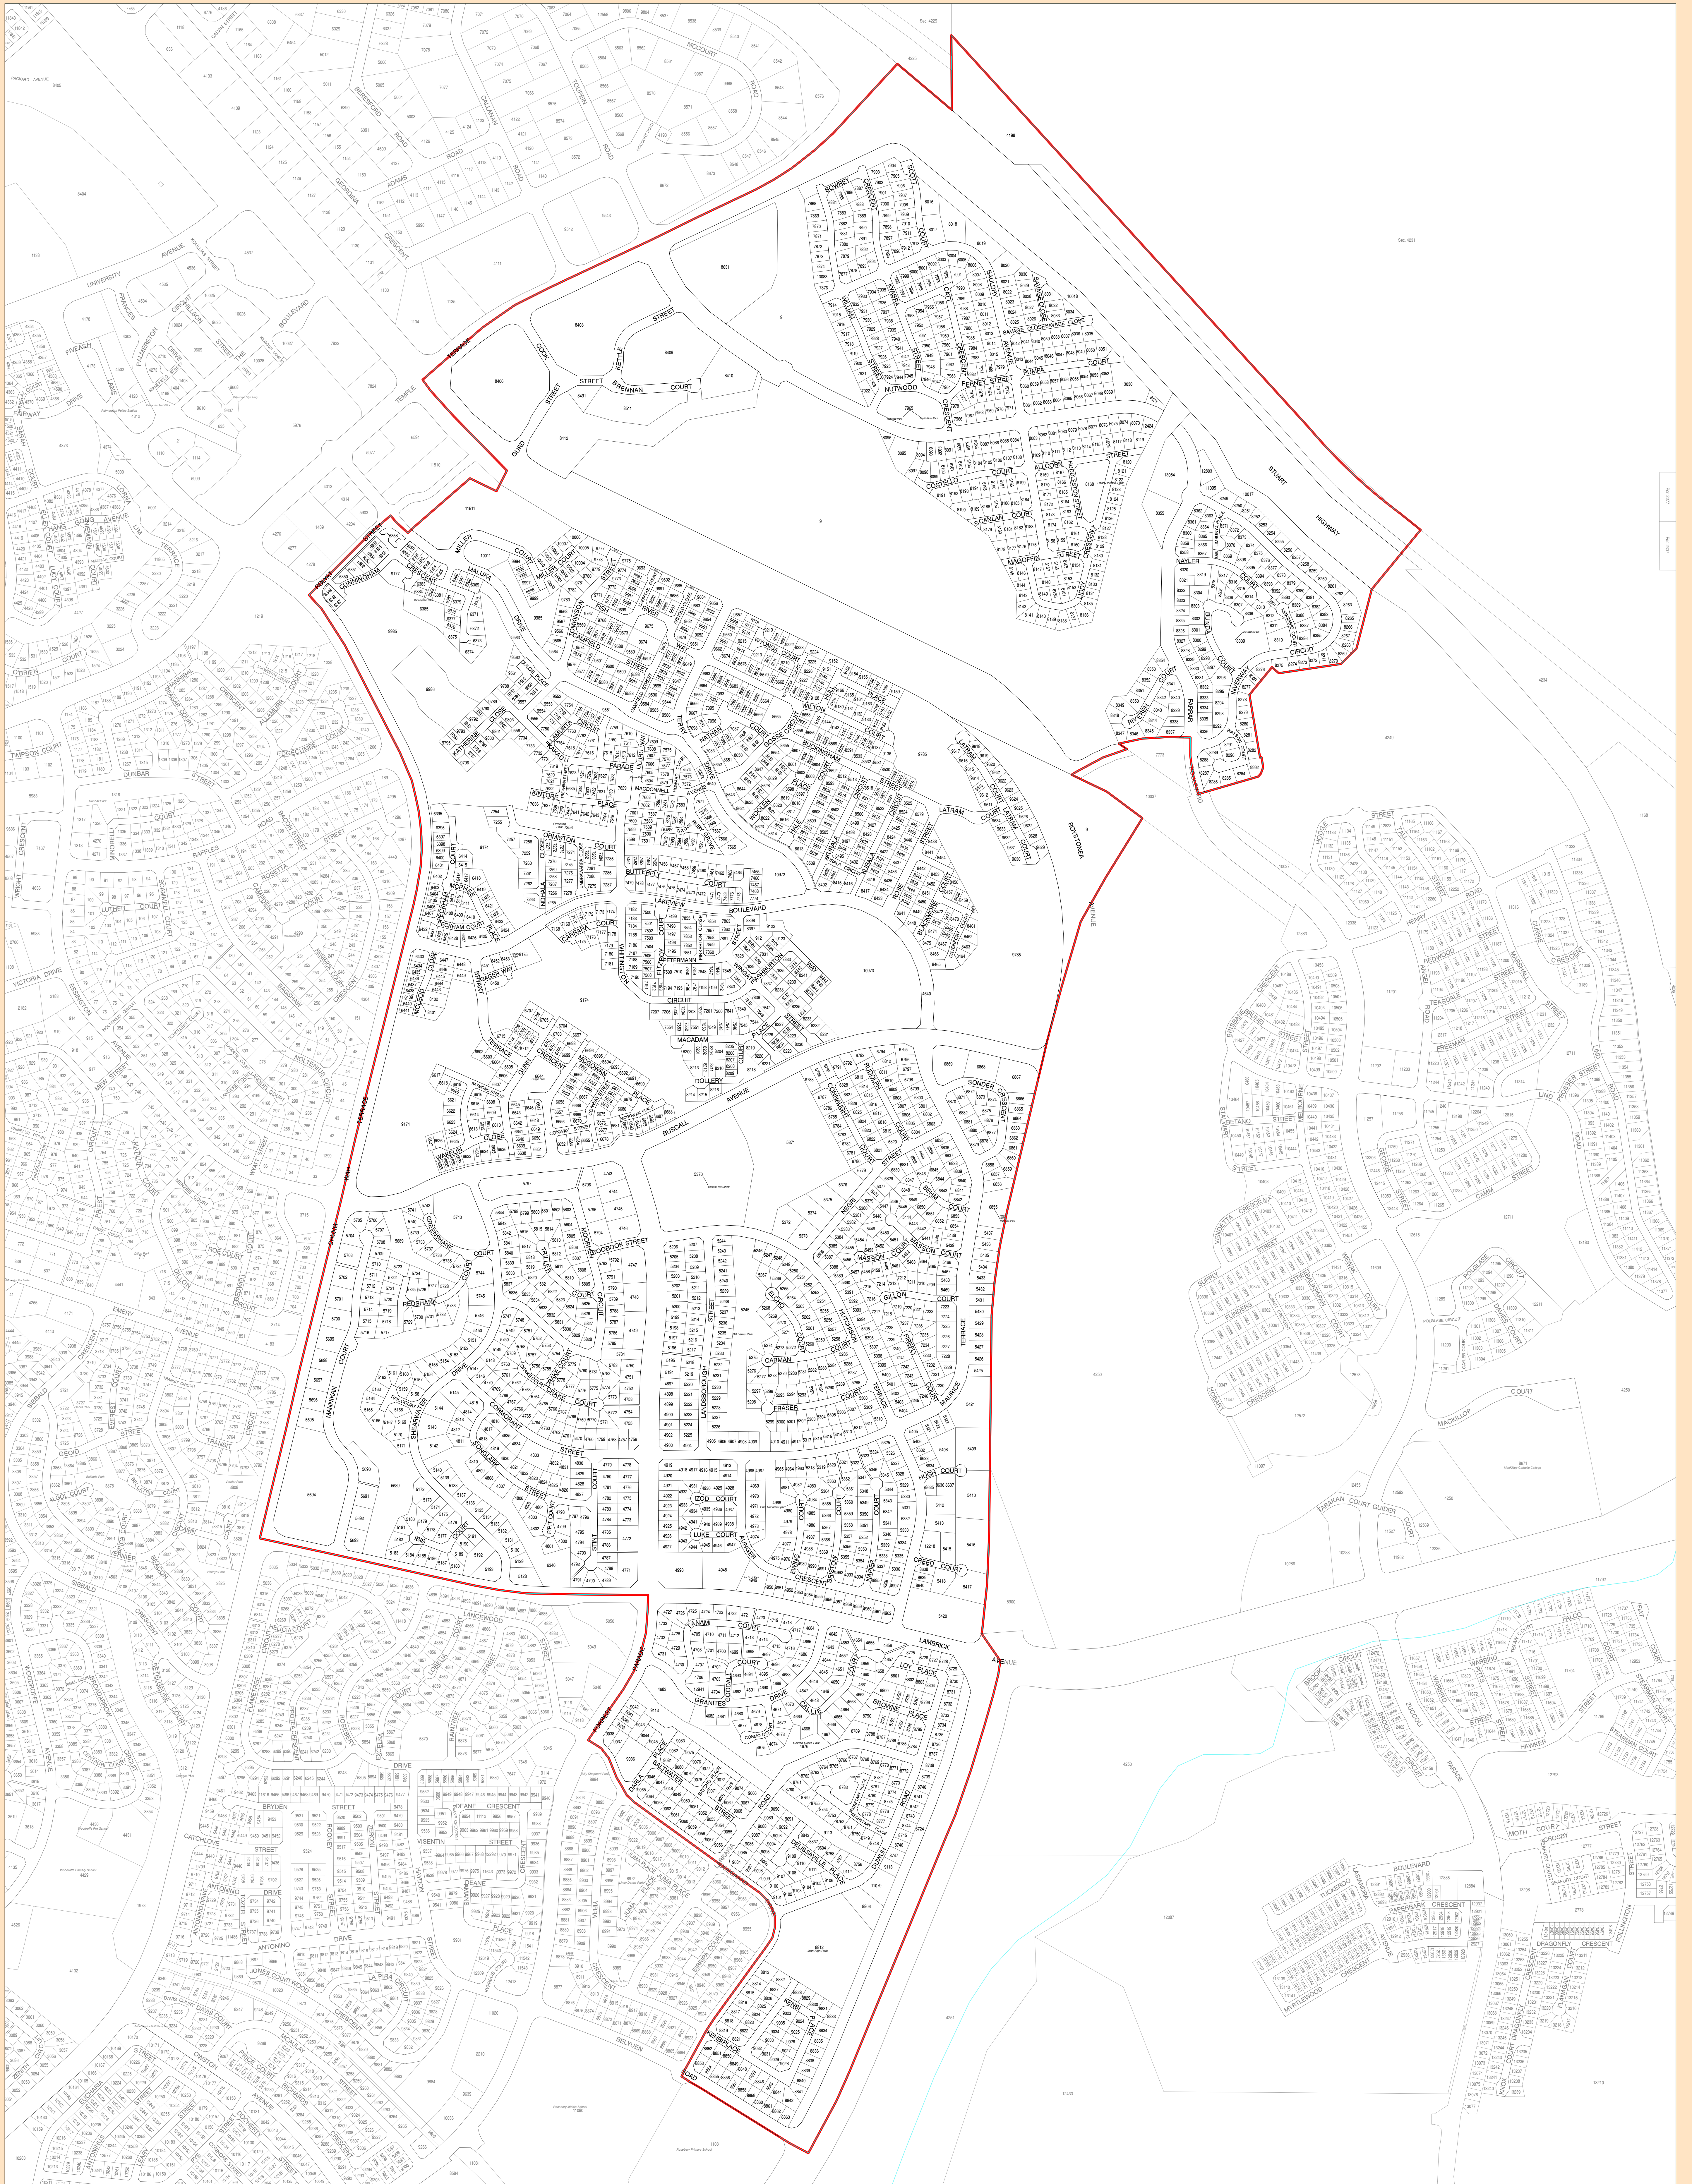

BRENNAN

LEGEND

HORIZONTAL DATUM : GDA94
DATE OF CADASTRE : 11 November 2015

LOCALITY DIAGRAM Palmerston Municipality

2016 Electoral Boundaries

Brennan

Palmerston Municipality
Palmerston Subregion

This map was produced on the Geocentric Datum of Australia 1994 (GDA 94).
For most practical purposes GDA94 coordinates and satellite derived (GPS) coordinates based on the World Geodetic System 1984 (WGS84) are the same.

© Northern Territory of Australia