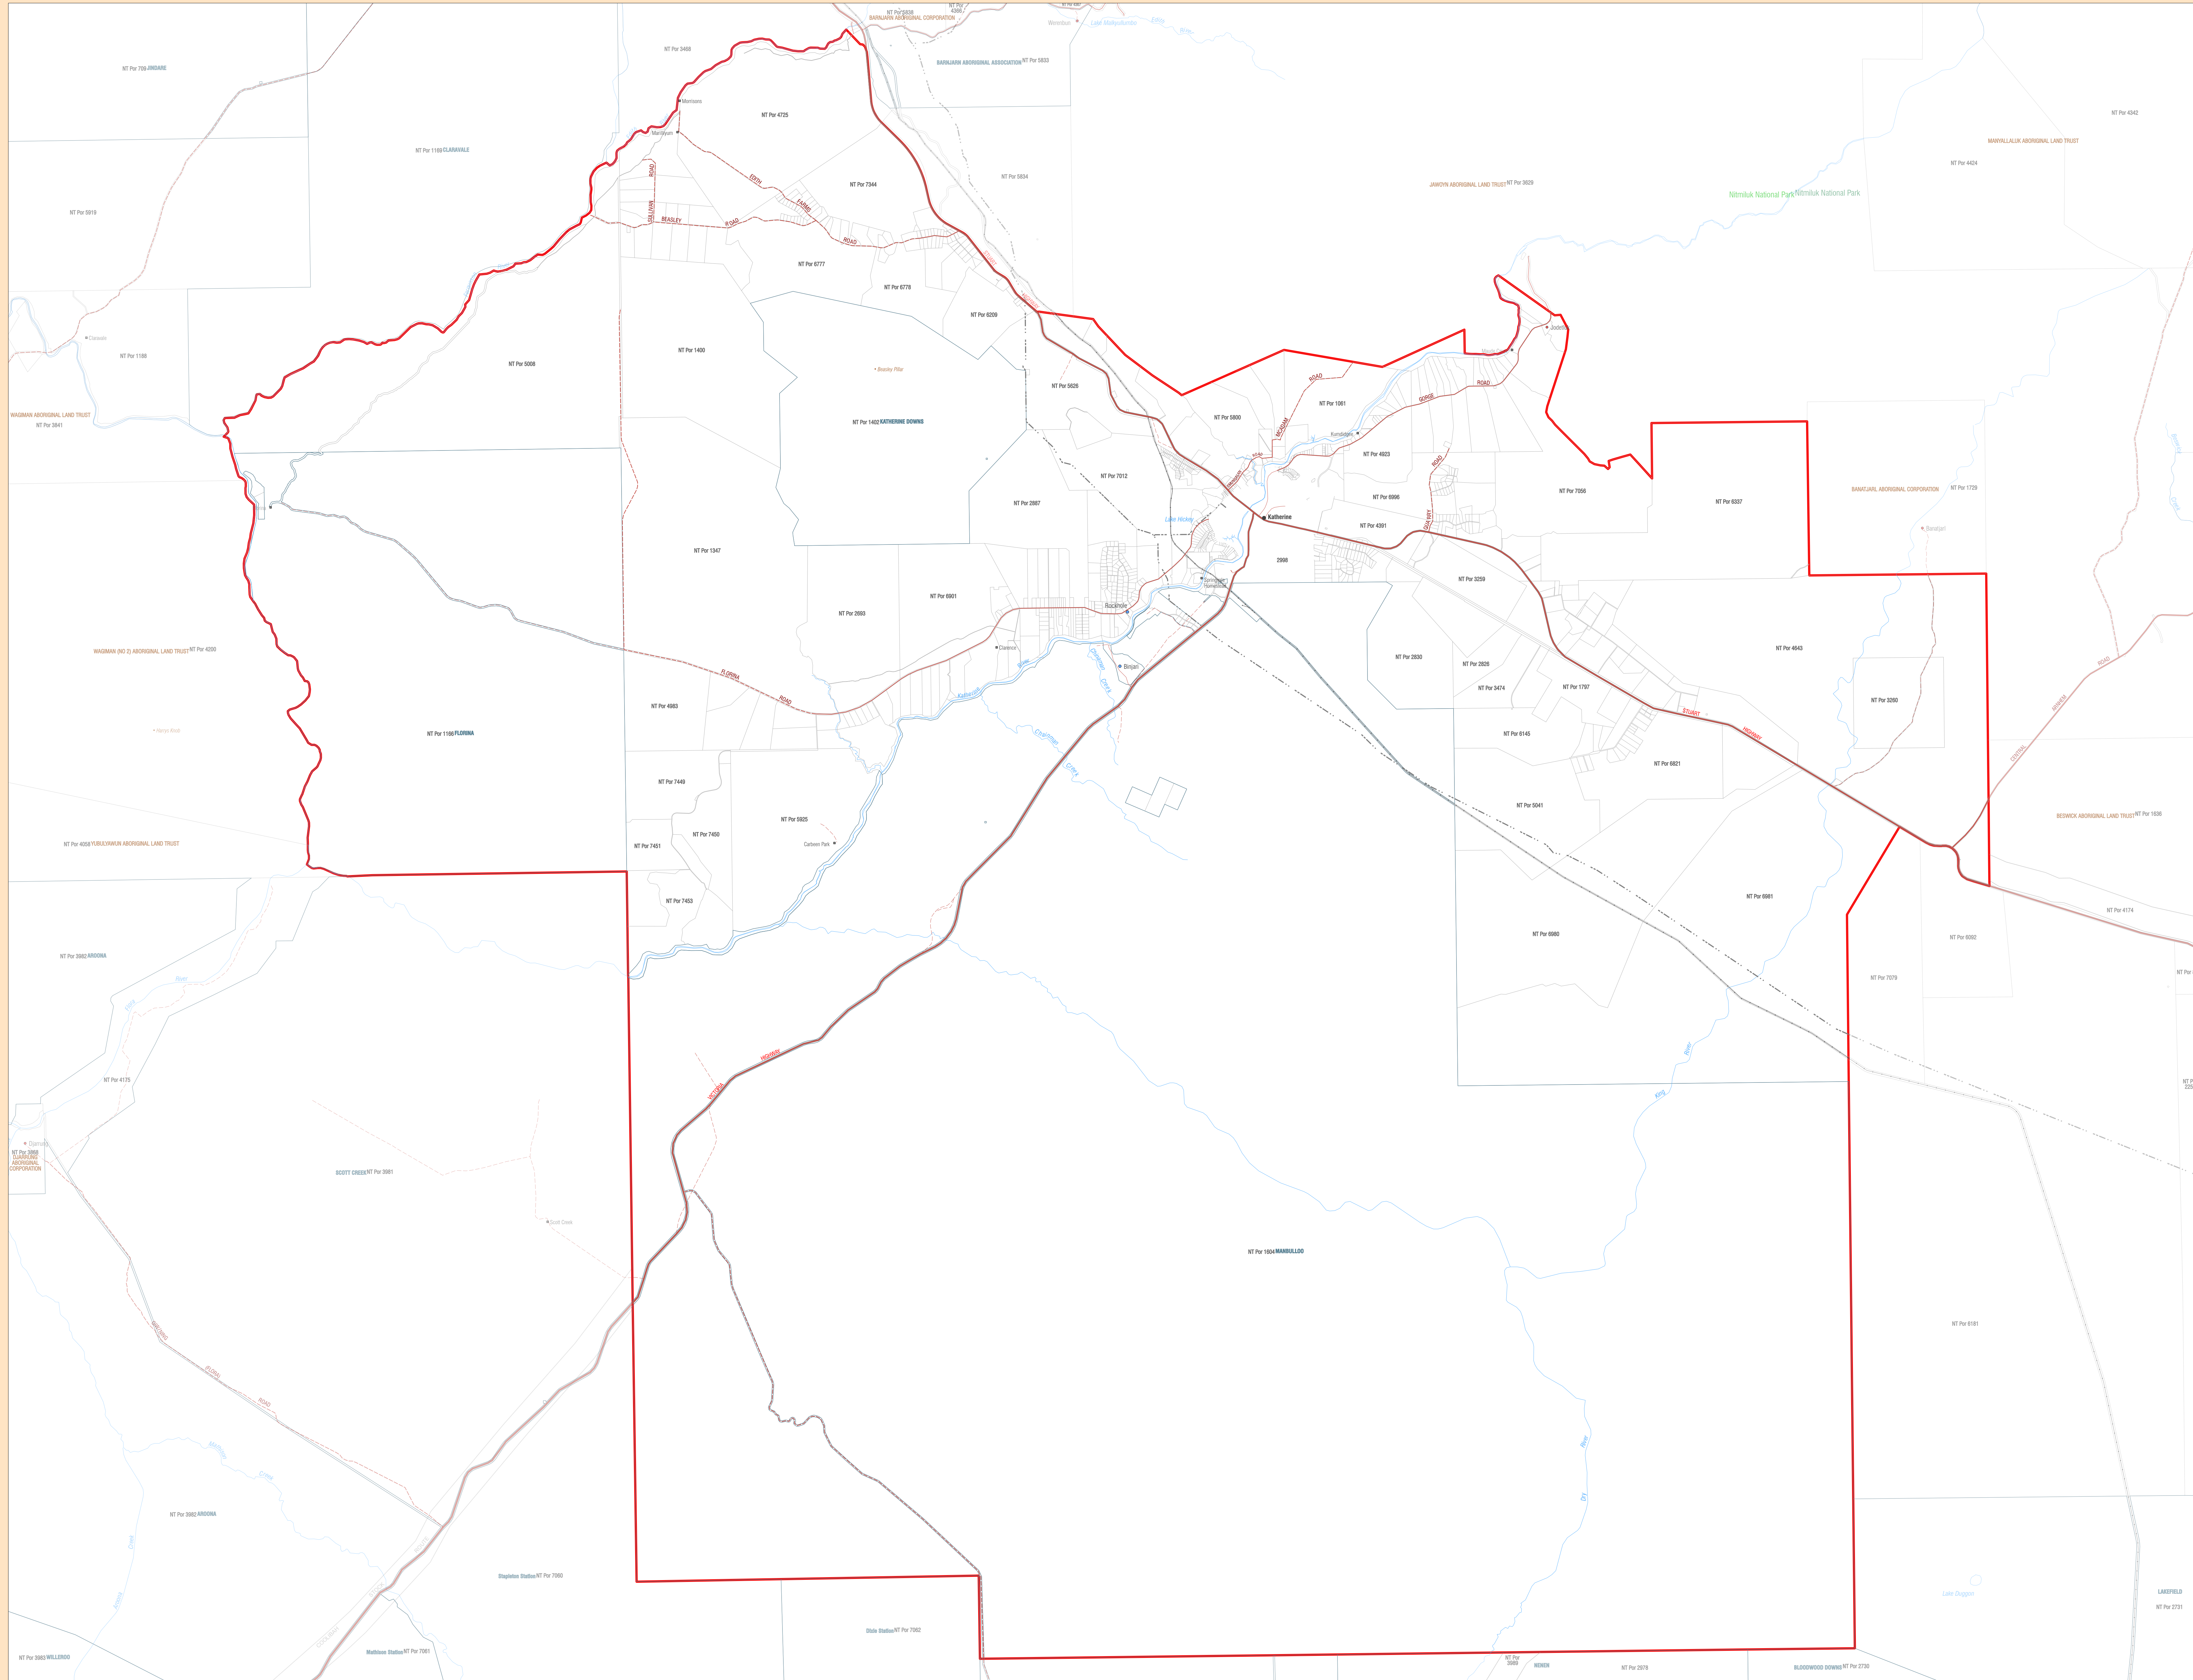

Electorate of Katherine

Eley Subregion
Katherine Region

0 2 4 6 8 10
kilometres

HORIZONTAL DATUM : GDA 94
DATE OF CADASTRE : 12 November 2015

LEGEND

LOCALITY DIAGRAM Eley Subregion