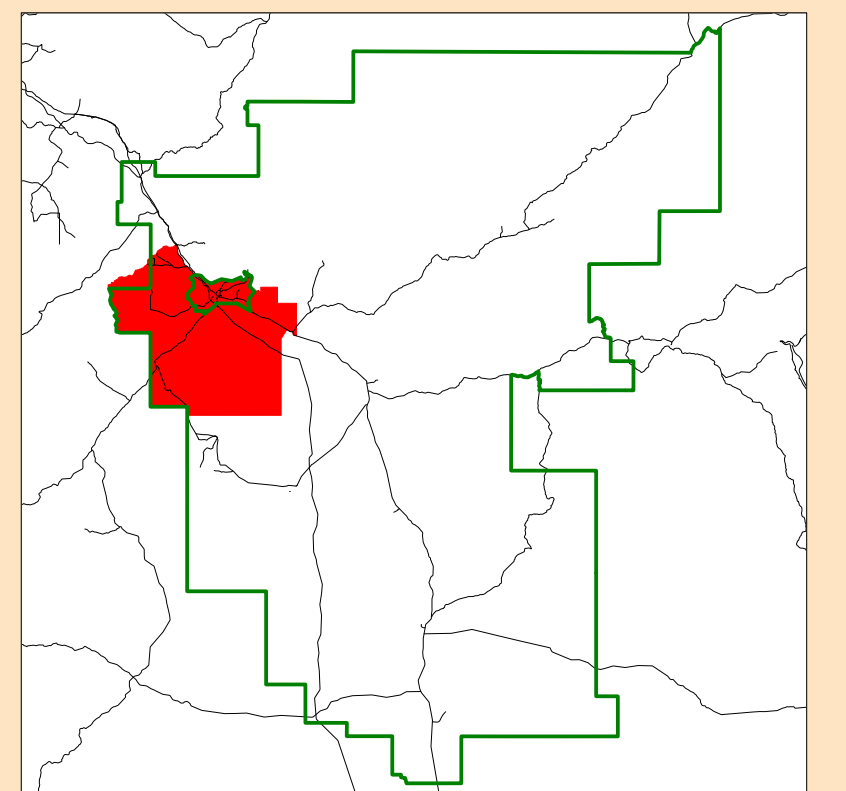

LOCALITY DIAGRAM Eley Subregion