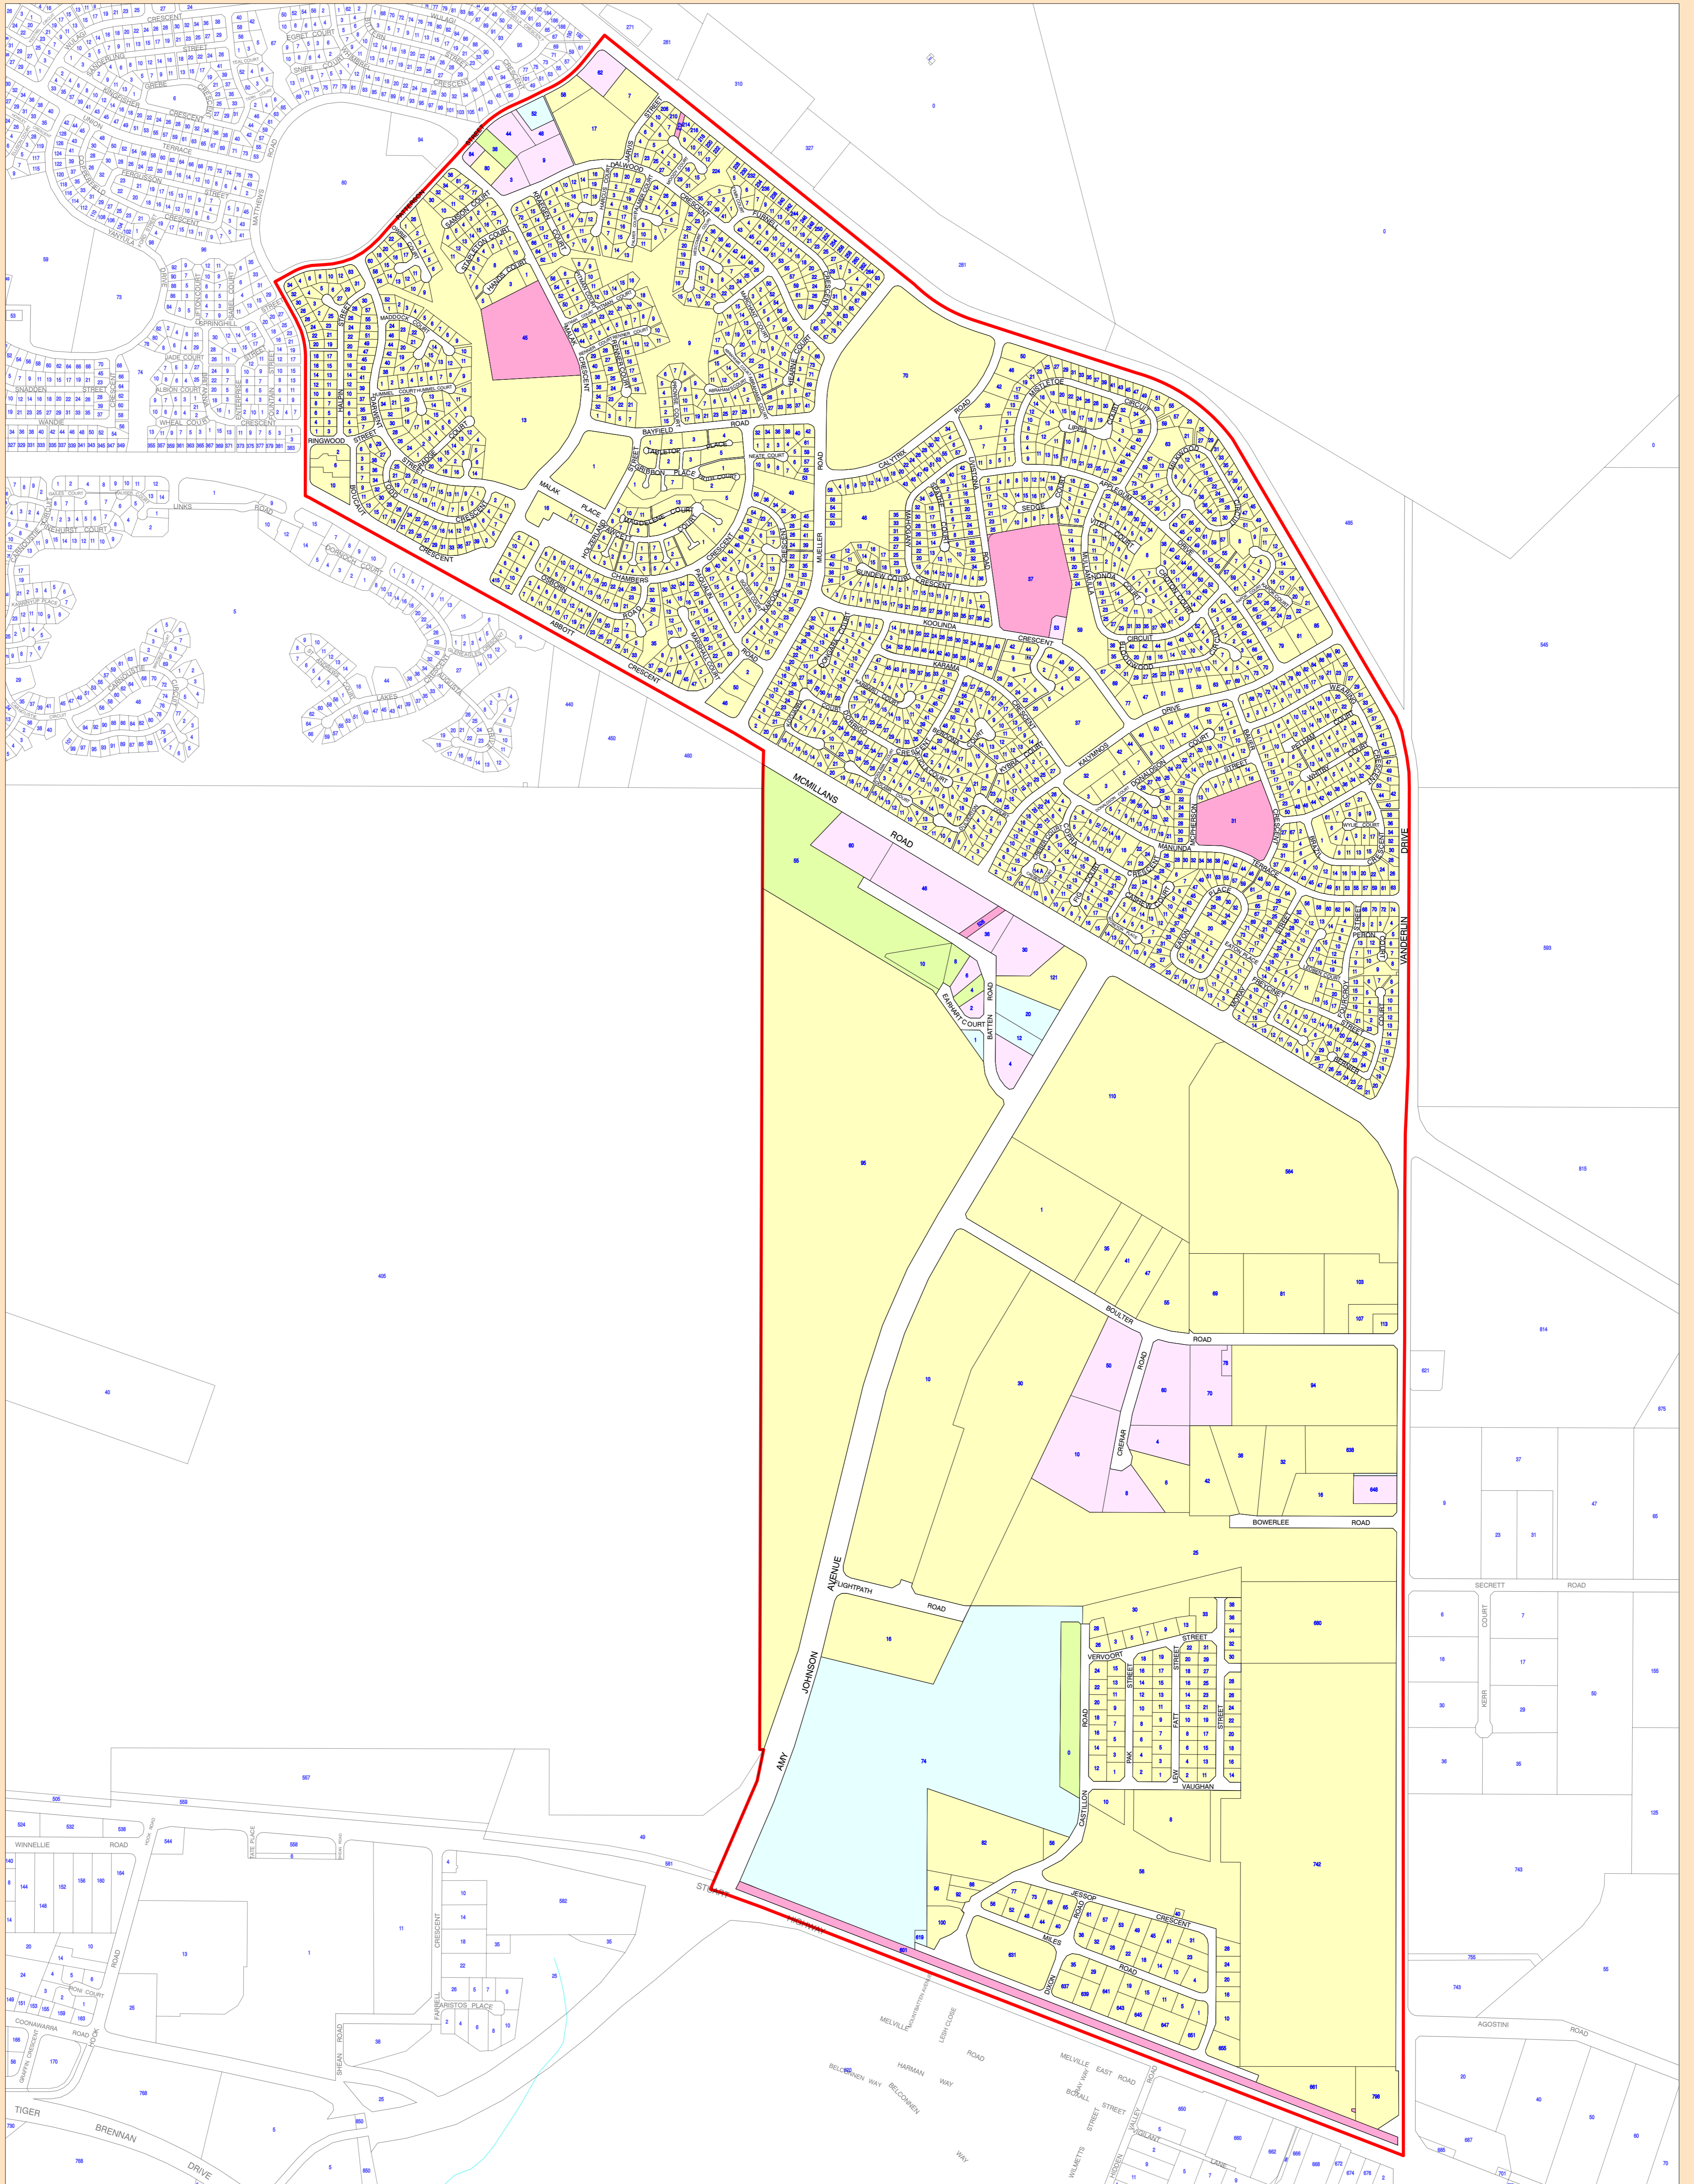

KARAMA

This map was produced on the Geocentric Datum of Australia 1994 (GDA 94). For most practical purposes GDA94 coordinates and satellite derived (GPS) coordinates based on the World Geodetic System 1984 (WGS84) are the same.

L1, Energy House, 18-20 Cavenagh St, Darwin City
GPO Box 1680 Darwin NT 0801
<http://www.dipl.nt.gov.au>

LEGEND

	CROWN LEASE IN PERPETUITY		GOVT SET ASIDE
	CROWN LEASE TERM		VACANT CROWN
	FREEHOLD		

HORIZONTAL DATUM : GDA94
DATE OF CADASTRE : 8 October 2019

2020 Electoral Boundaries
Karama

Darwin Municipality
Darwin Subregion