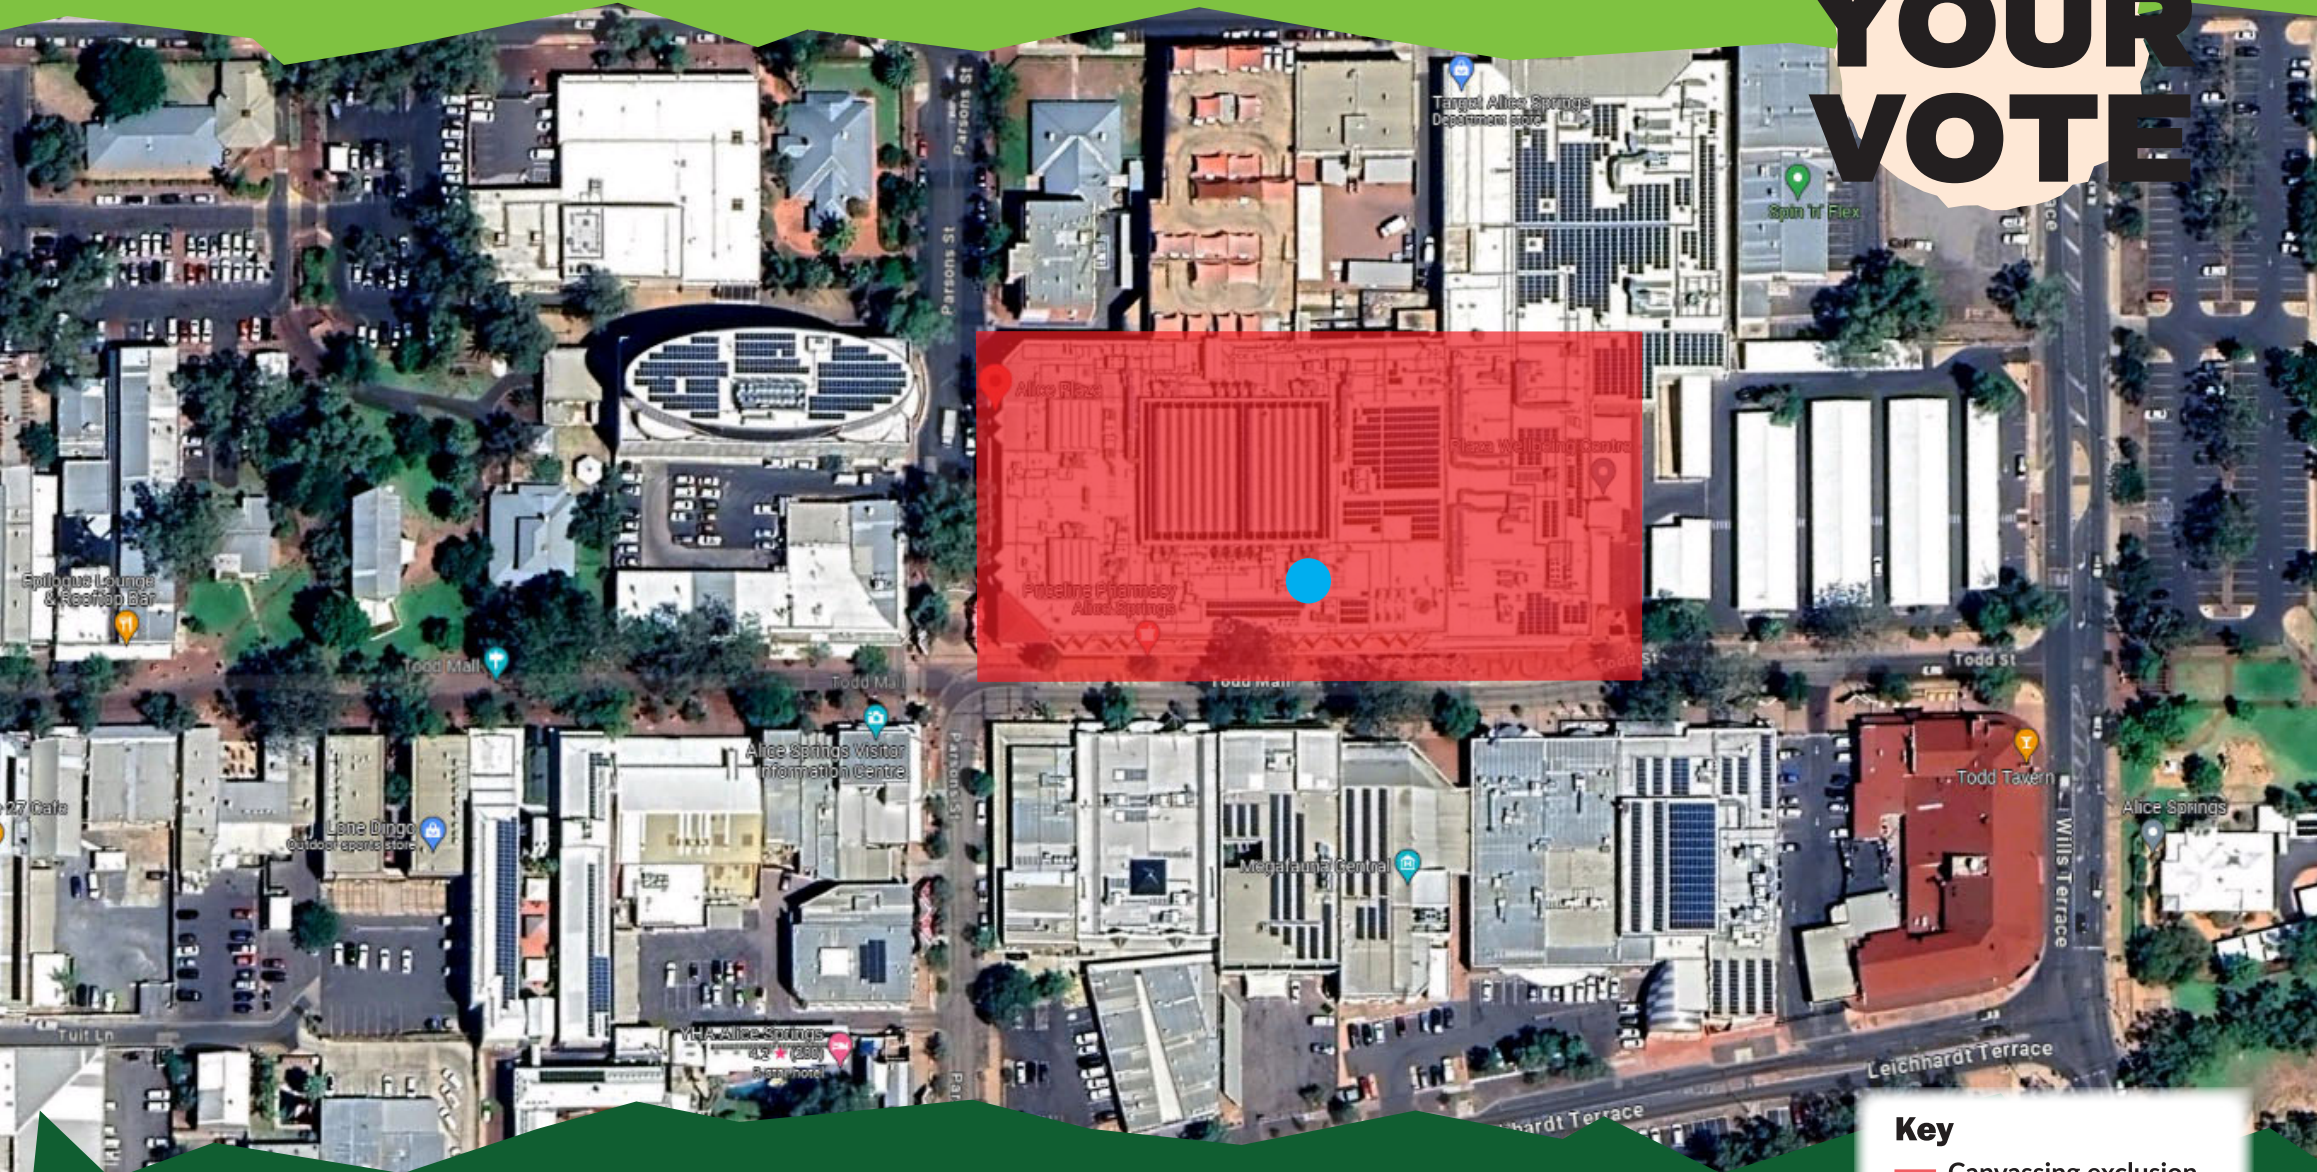

# 2024 TERRITORY ELECTION

## Early voting alternative prohibition zone

OUR TERRITORY  
**YOUR VOTE**

### Alice Plaza Shopping Centre

No canvassing is permitted within the marked red zone  
Designated under section 275A Electoral Act 2004

- Key**
- Canvassing exclusion zone
  - Voting centre