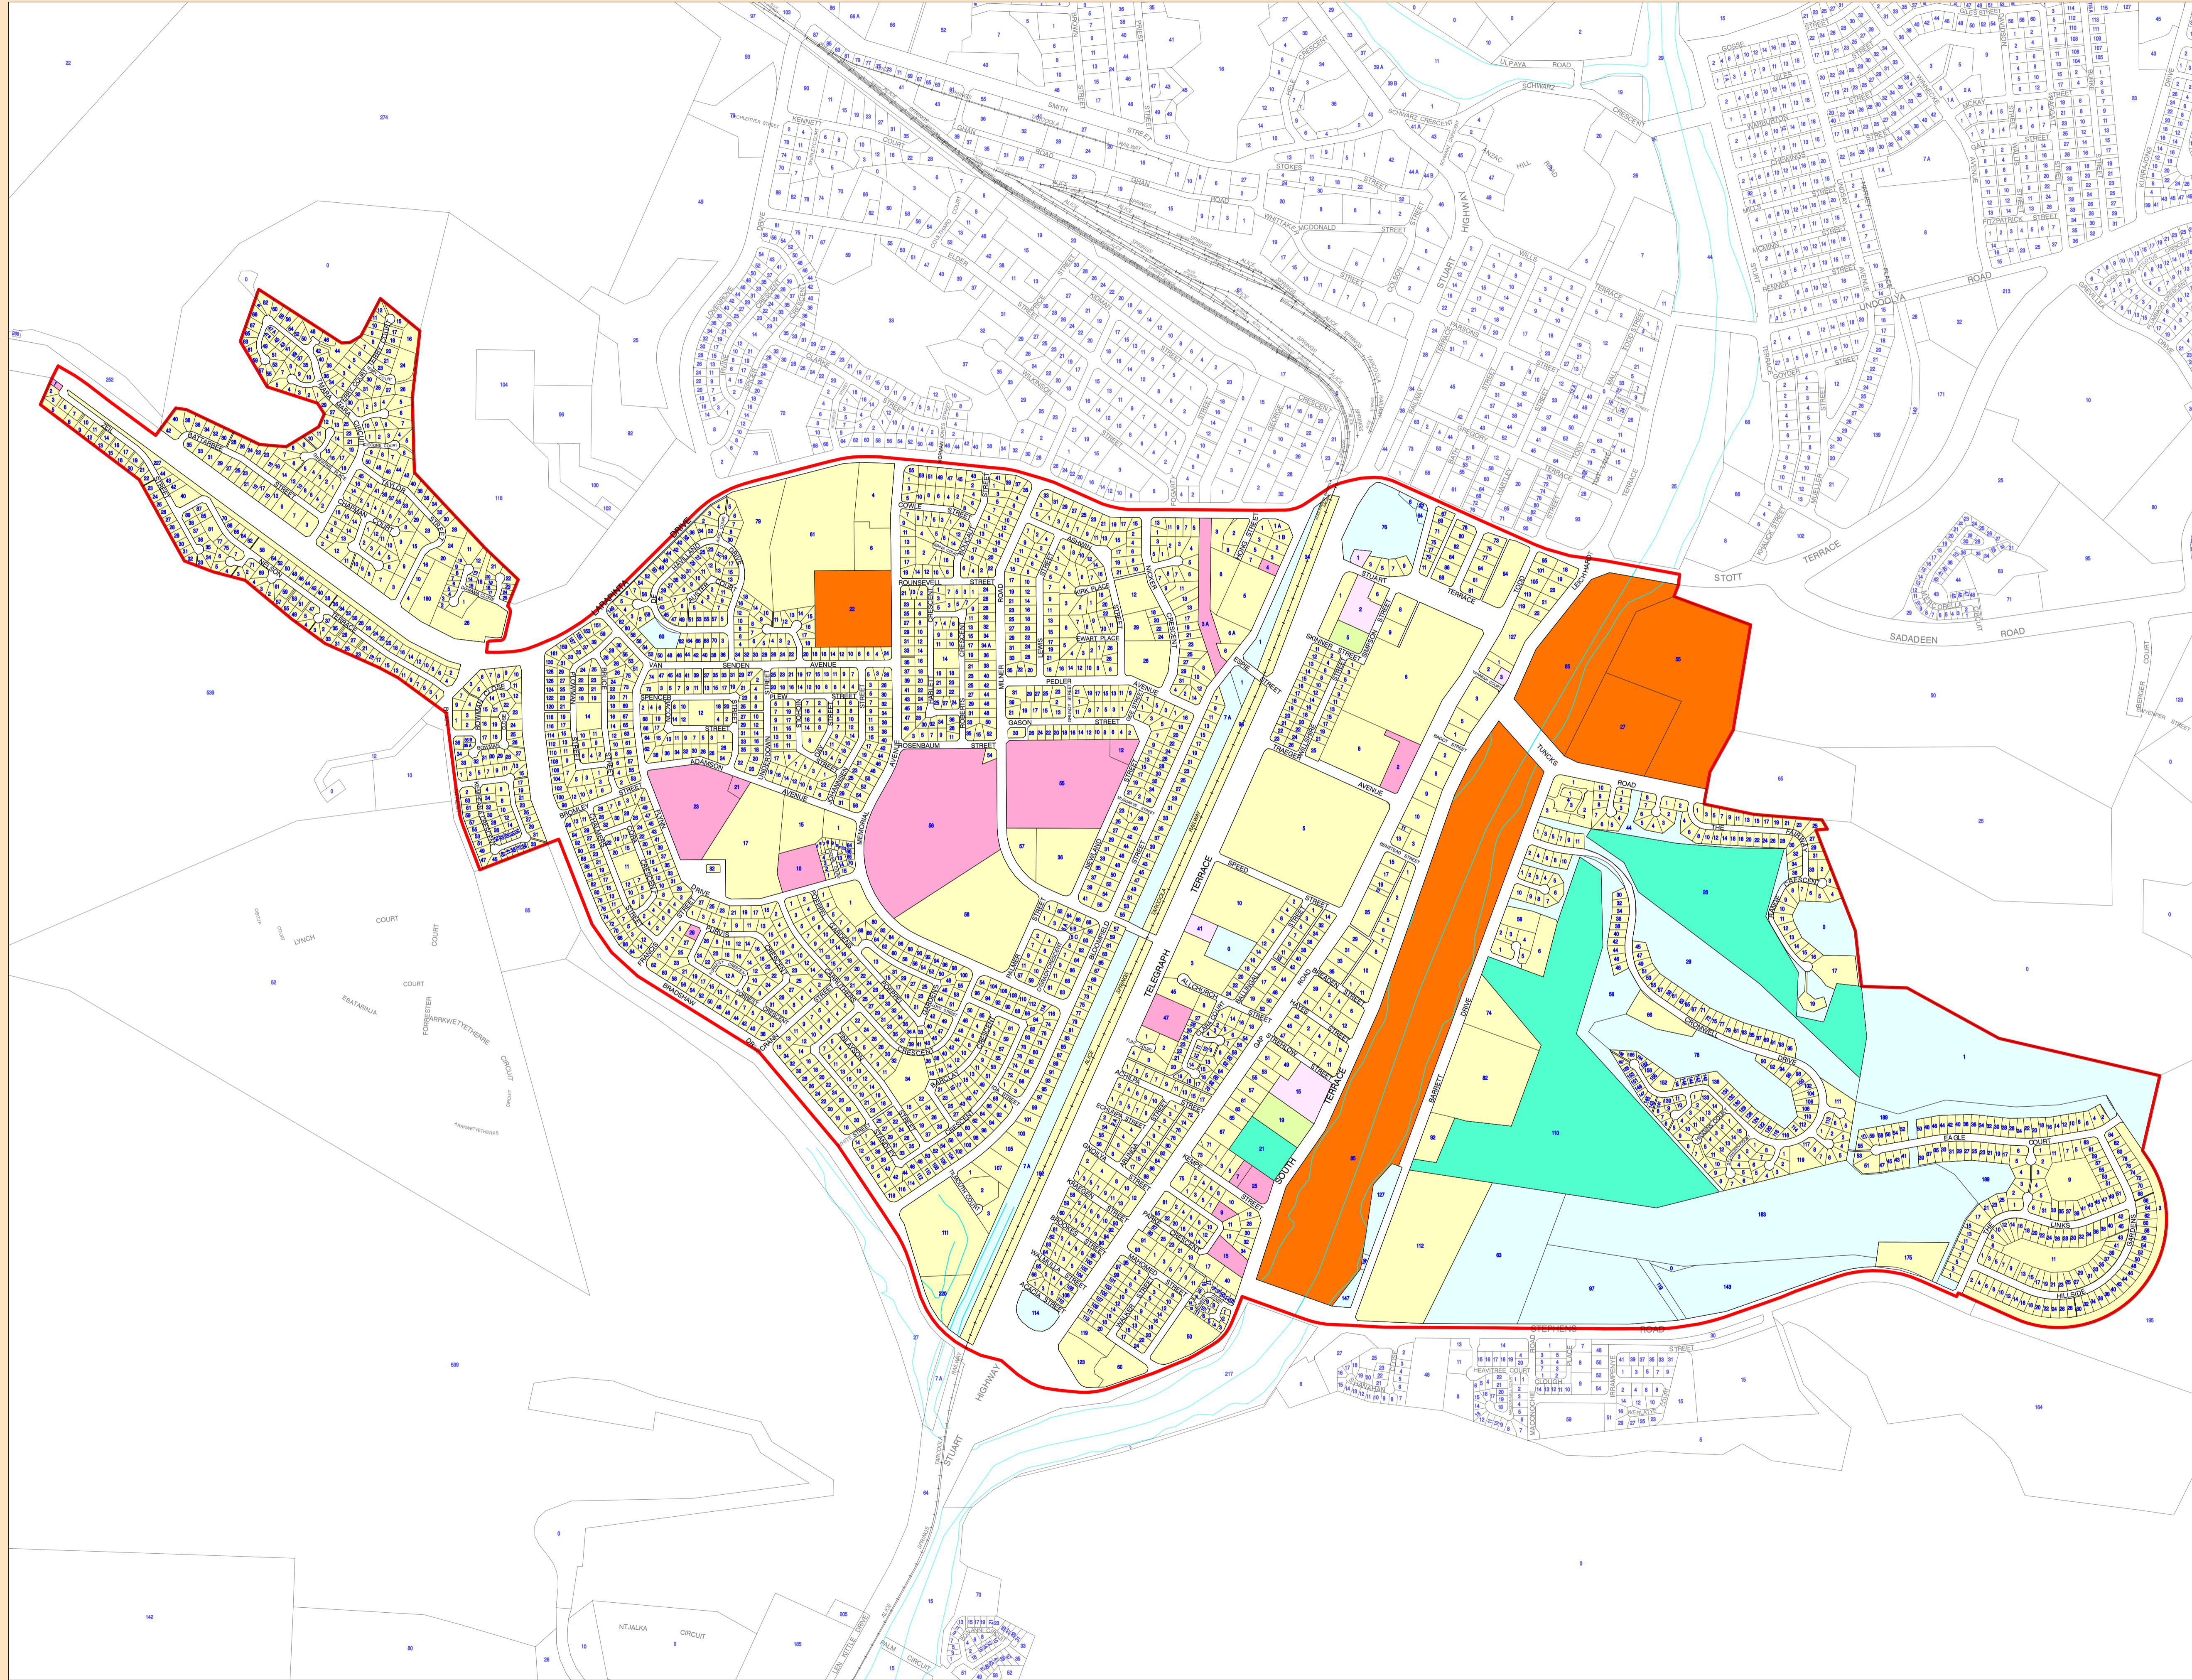

2020 Electoral Boundaries Araluen

Town Of Alice Springs
Alice Springs Municipality

0 100 200 300 400 500
metres

HORIZONTAL DATUM : GDA 94
DATE OF CADASTRE : 8 October 2019

LEGEND

- CROWN LEASE IN PERPETUITY
- CROWN LEASE TERM
- FREEHOLD
- GOVT SET ASIDE
- RESERVE
- SPECIAL PURPOSES LEASE
- VACANT CROWN

LOCALITY DIAGRAM Town Of Alice Springs