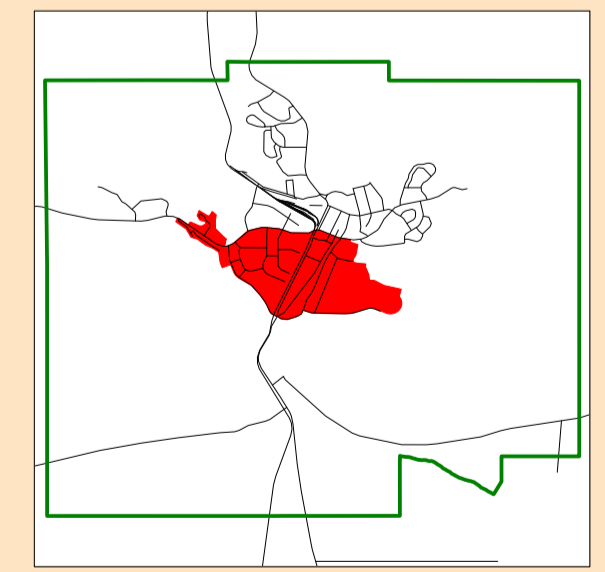

LOCALITY DIAGRAM Town Of Alice Springs