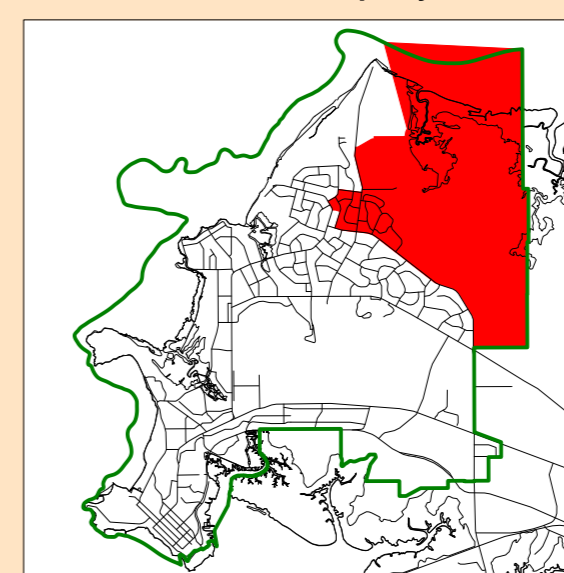

This map was produced on the Geocentric Datum of Australia 1994 (GDA 94). For most practical purposes GDA94 coordinates and satellite derived (GPS) coordinates based on the World Geodetic System 1984 (WGS84) are the same.

L1, Energy House, 18-20 Cavenagh St, Darwin City
GPO Box 1680 Darwin NT 0801
<http://www.dipl.nt.gov.au>

© Northern Territory of Australia

LEGEND	
	CROWN LEASE IN PERPETUITY
	CROWN LEASE TERM
	FREEHOLD
	GOVT SET ASIDE
	OCCUPATION LICENCE
	RESERVE
	VACANT CROWN

HORIZONTAL DATUM : GDA94
DATE OF CADASTRE : 17 October 2019

LOCALITY DIAGRAM
Darwin Municipality