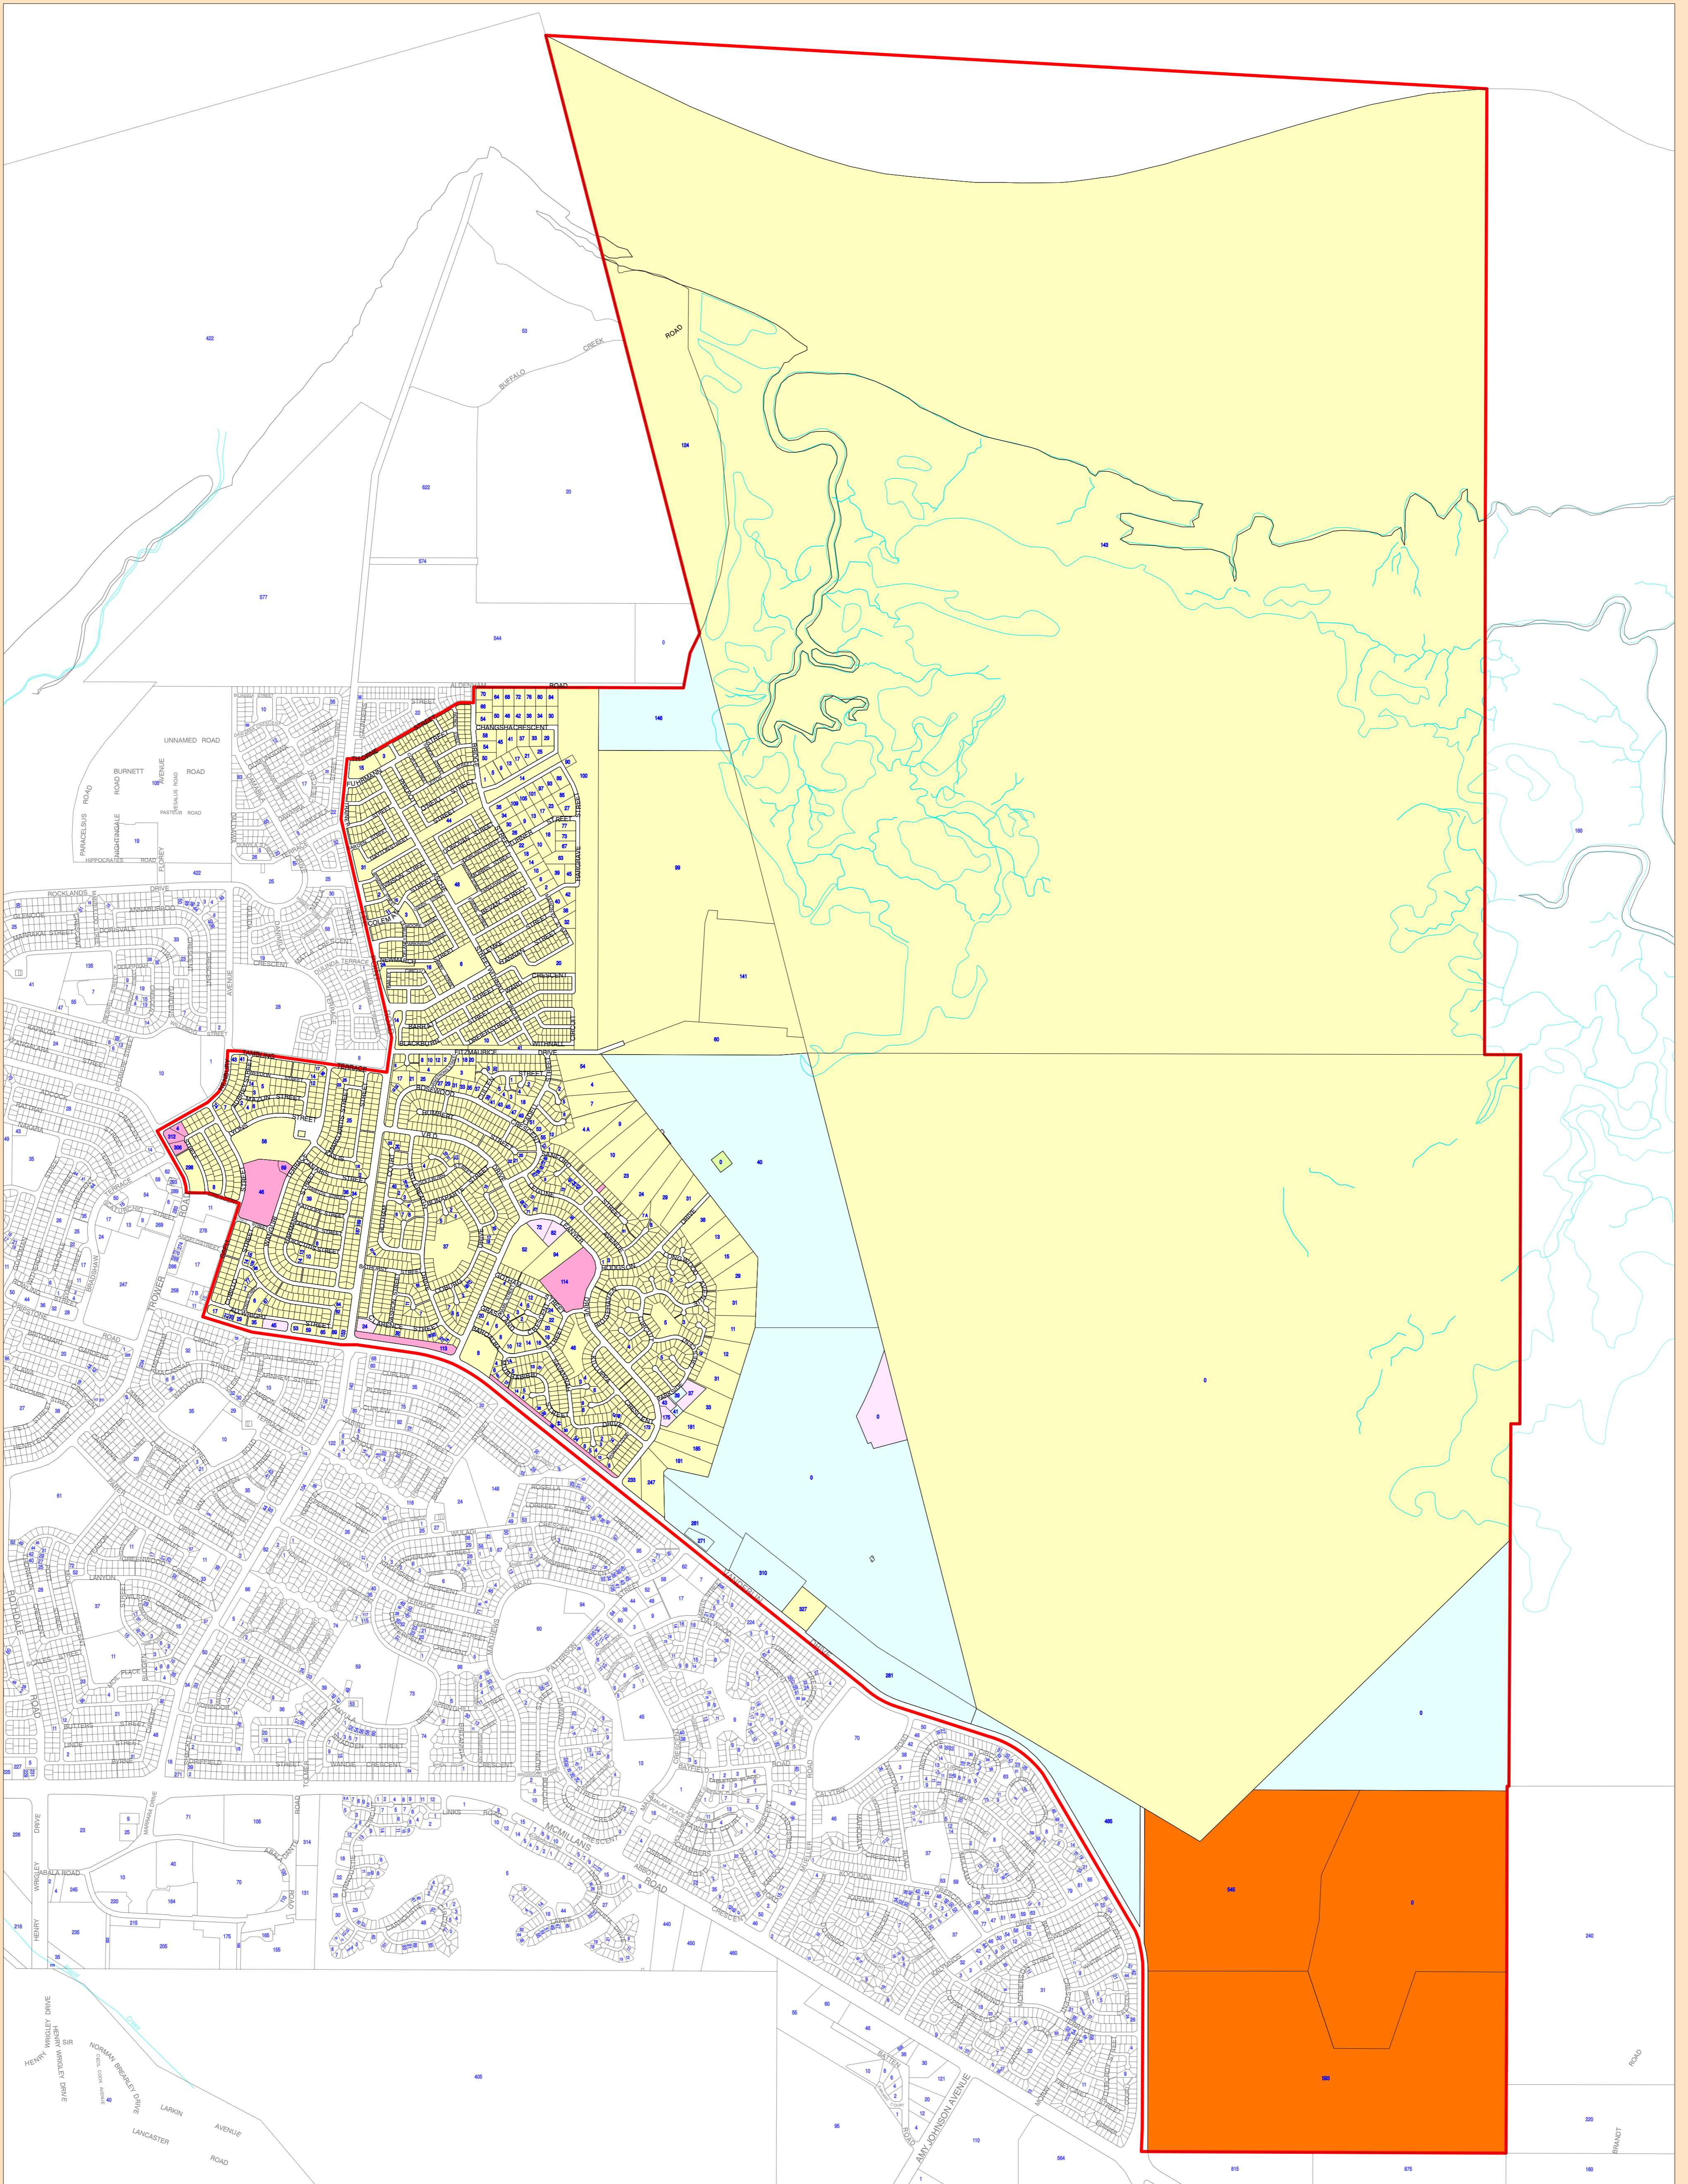

WANGURI

This map was produced on the Geocentric Datum of Australia 1994 (GDA 94). For most practical purposes GDA94 coordinates and satellite derived (GPS) coordinates based on the World Geodetic System 1984 (WGS84) are the same.

L1, Energy House, 18-20 Cavenagh St, Darwin City
GPO Box 1680 Darwin NT 0801
<http://www.dipl.nt.gov.au>

© Northern Territory of Australia

LEGEND	
	CROWN LEASE IN PERPETUITY
	CROWN LEASE TERM
	FREEHOLD
	GOVT SET ASIDE
	OCCUPATION LICENCE
	RESERVE
	VACANT CROWN

HORIZONTAL DATUM : GDA94
DATE OF CADASTRE : 17 October 2019

2020 Electoral Boundaries
Wanguri

Darwin Municipality
Darwin Subregion