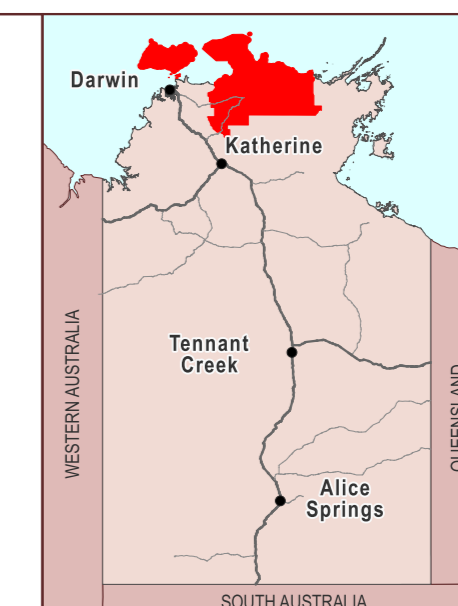

Northern Territory Electoral Boundary 2023

ARAFURA

Land Tenure		Other	
	Aboriginal Land (Scheduled under ALRA)		Electoral Boundary
	Aboriginal Land (NT enhanced freehold)		Cadastre (St Numbers/Parcel Labels)
	Crown Lease		
	Freehold		
	Pastoral Lease		
	Reserve		
	Vacant Crown Land		
	Other