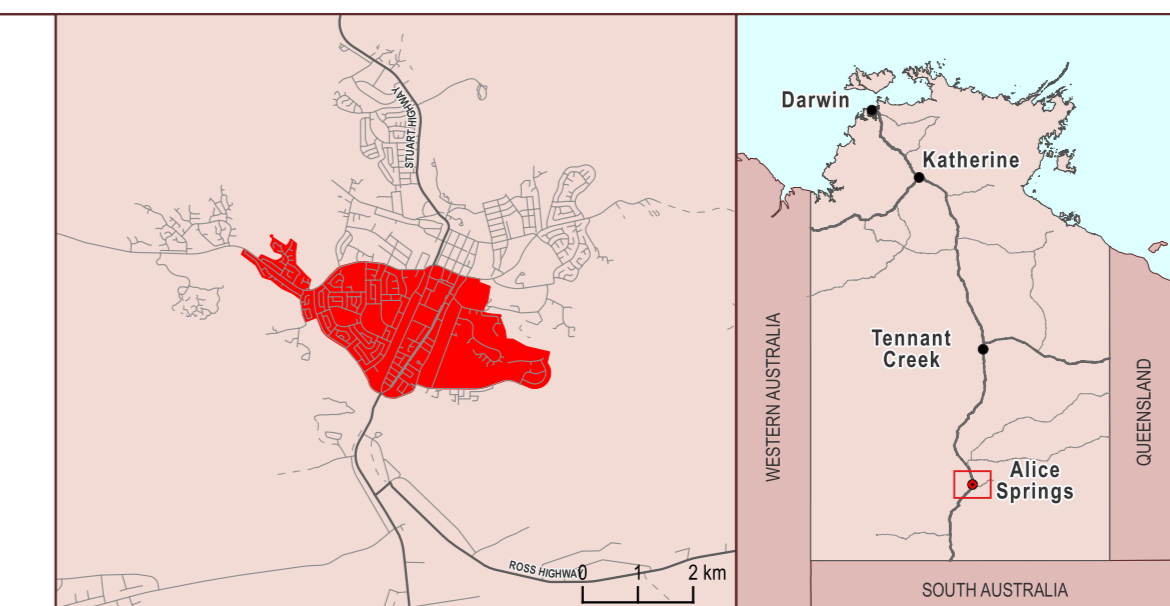

Northern Territory Electoral Boundary 2023

ARALUEN

Land Tenure		Legend	
	Aboriginal Land (Scheduled under ALRA)		Electoral Boundary
	Aboriginal Land (NT enhanced freehold)		Cadastre (St Numbers/Parcel Labels)
	Crown Lease		
	Freehold		
	Pastoral Lease		
	Reserve		
	Vacant Crown Land		
	Other