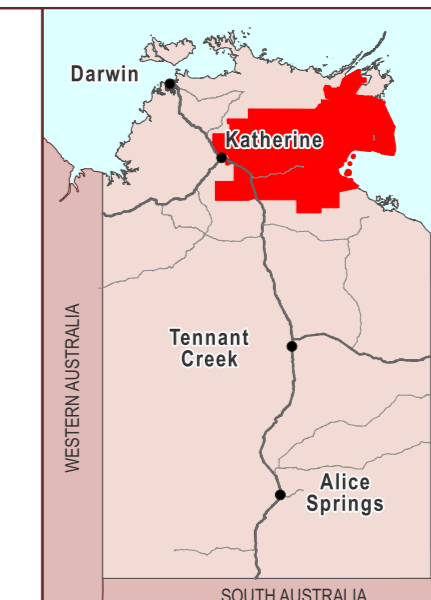

Date of Cadastre: 11/03/2024