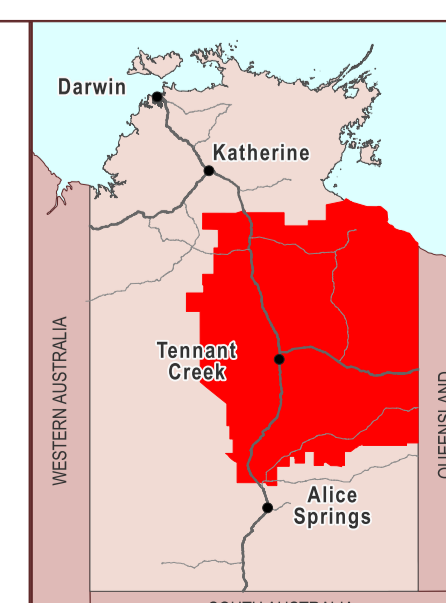

Northern Territory Electoral Boundary 2023

BARKLY

Legend

 Land Tenure	 Other
 Aboriginal Land (Scheduled under ALRA)	 Electoral Boundary
 Aboriginal Land (NT enhanced freehold)	 Cadastre (St Numbers/Parcel Labels)
 Crown Lease	
 Freehold	
 Pastoral Lease	
 Reserve	
 Vacant Crown Land	
 Other