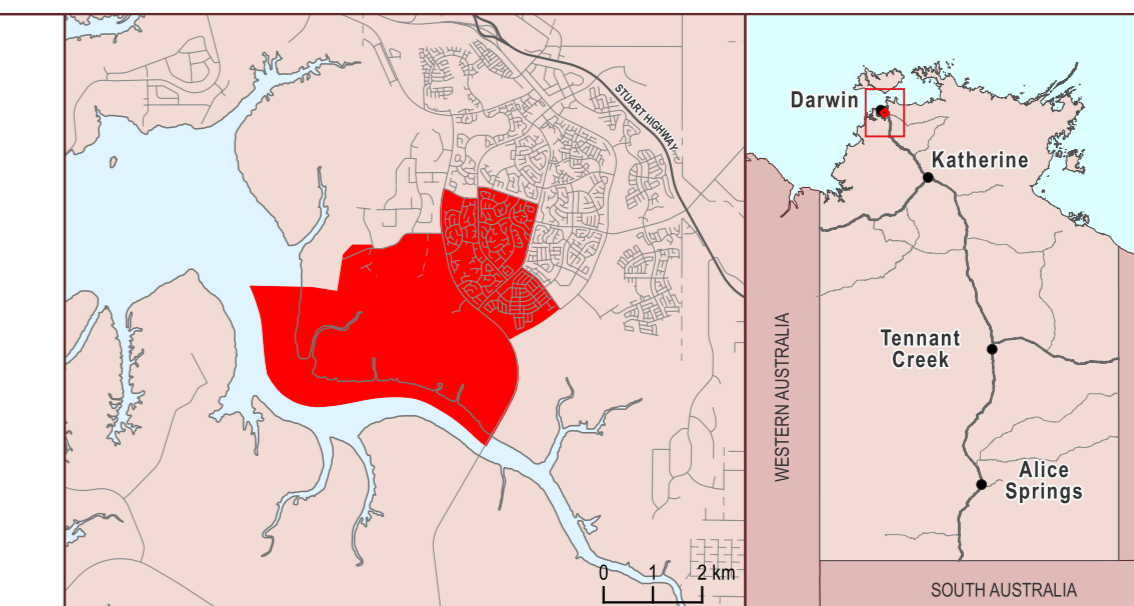

Northern Territory Electoral Boundary 2023

BLAIN

Land Tenure		Legend	
	Aboriginal Land (Scheduled under ALRA)		Electoral Boundary
	Aboriginal Land (NT enhanced freehold)		Cadastral (St Numbers/Parcel Labels)
	Crown Lease		
	Freehold		
	Pastoral Lease		
	Reserve		
	Vacant Crown Land		
	Other