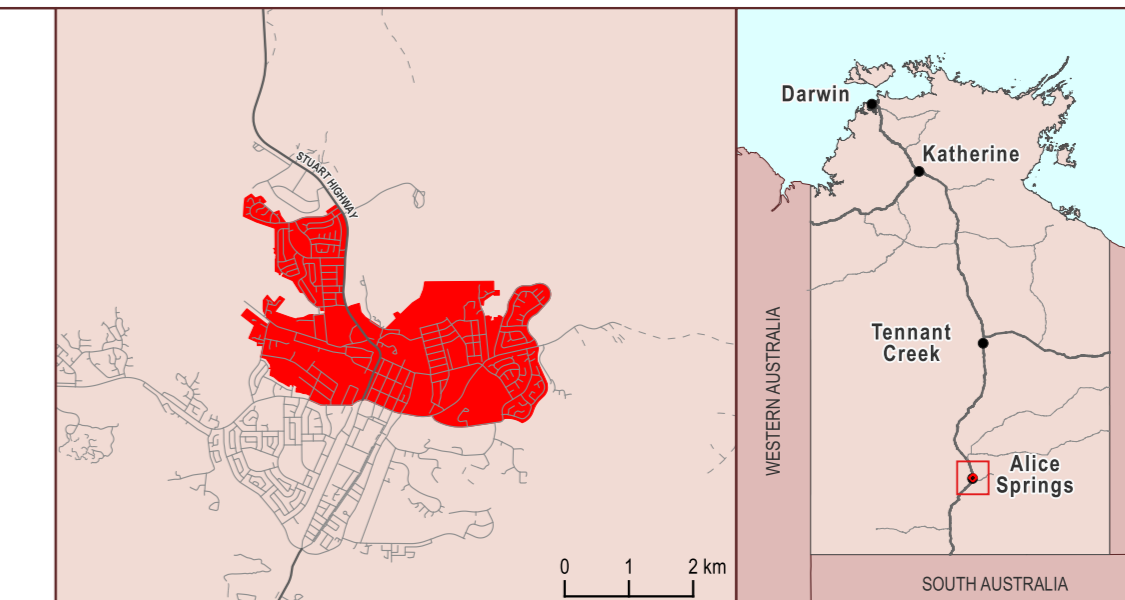

Northern Territory Electoral Boundary 2023

BRAITLING

Legend

Land Tenure	Electoral Boundary
Aboriginal Land (Scheduled under ALRA)	Cadastre (St Numbers/Parcel Labels)
Aboriginal Land (NT enhanced freehold)	
Crown Lease	
Freehold	
Pastoral Lease	
Reserve	
Vacant Crown Land	
Other