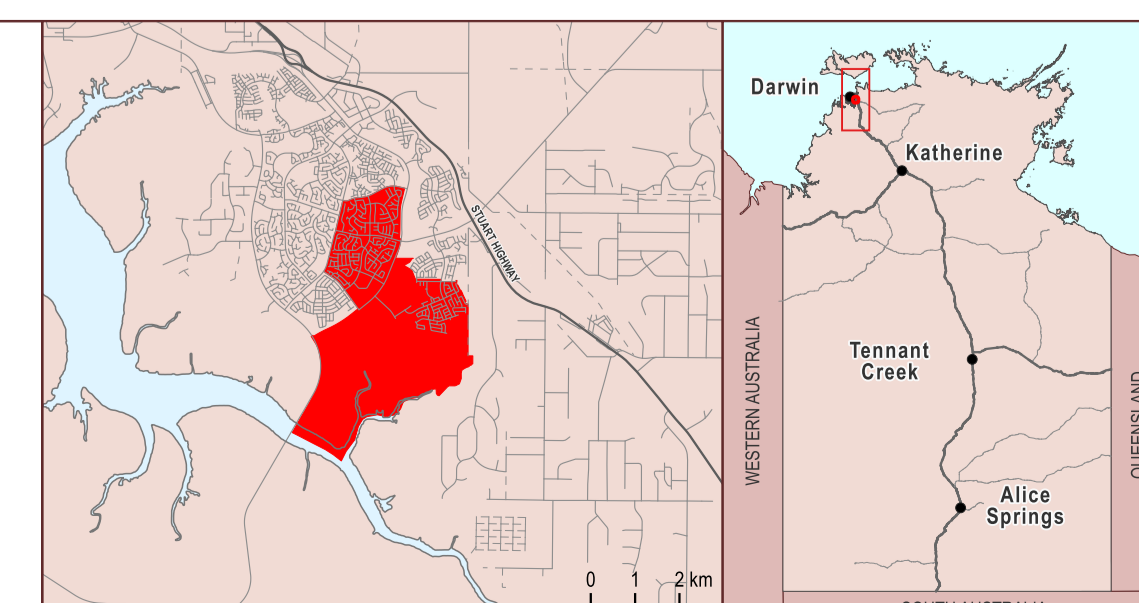

Northern Territory Electoral Boundary 2023

BRENNAN

Legend

 Land Tenure	 Other
 Aboriginal Land (Scheduled under ALRA)	 Electoral Boundary
 Aboriginal Land (NT enhanced freehold)	 Cadastre
 Crown Lease	 (St Numbers/Parcel Labels)
 Freehold	
 Pastoral Lease	
 Reserve	
 Vacant Crown Land	
 Other