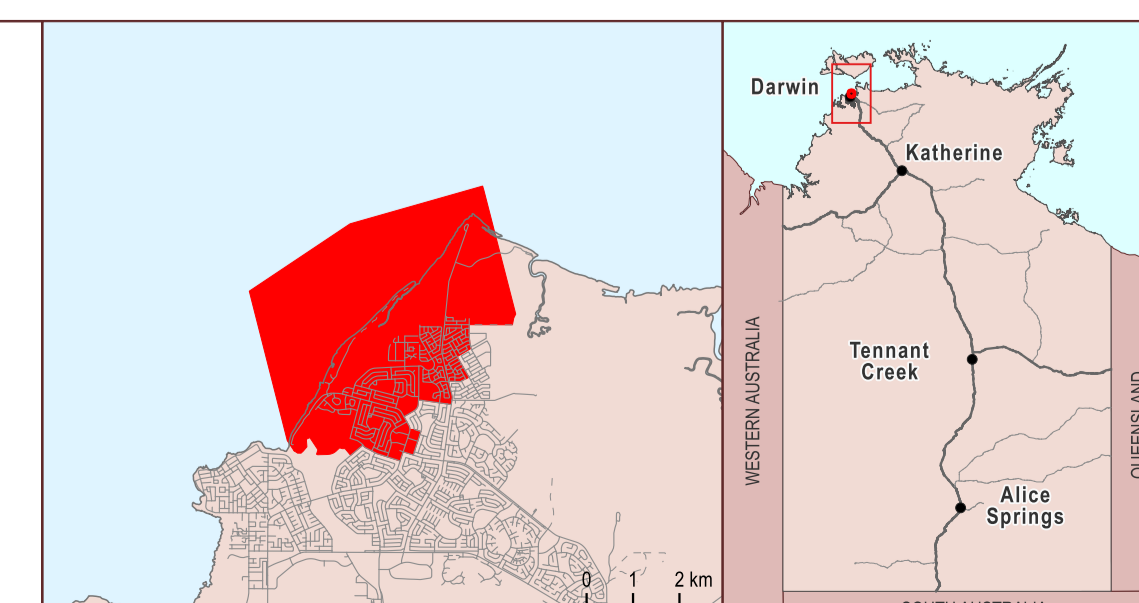

Northern Territory Electoral Boundary 2023

CASUARINA

Legend

- Aboriginal Land (Scheduled under ALRA) - Aboriginal Land (NT enhanced freehold) - Crown Lease - Freehold - Pastoral Lease - Reserve - Vacant Crown Land - Other	- Electoral Boundary - Cadastre (St Numbers/Parcel Labels)