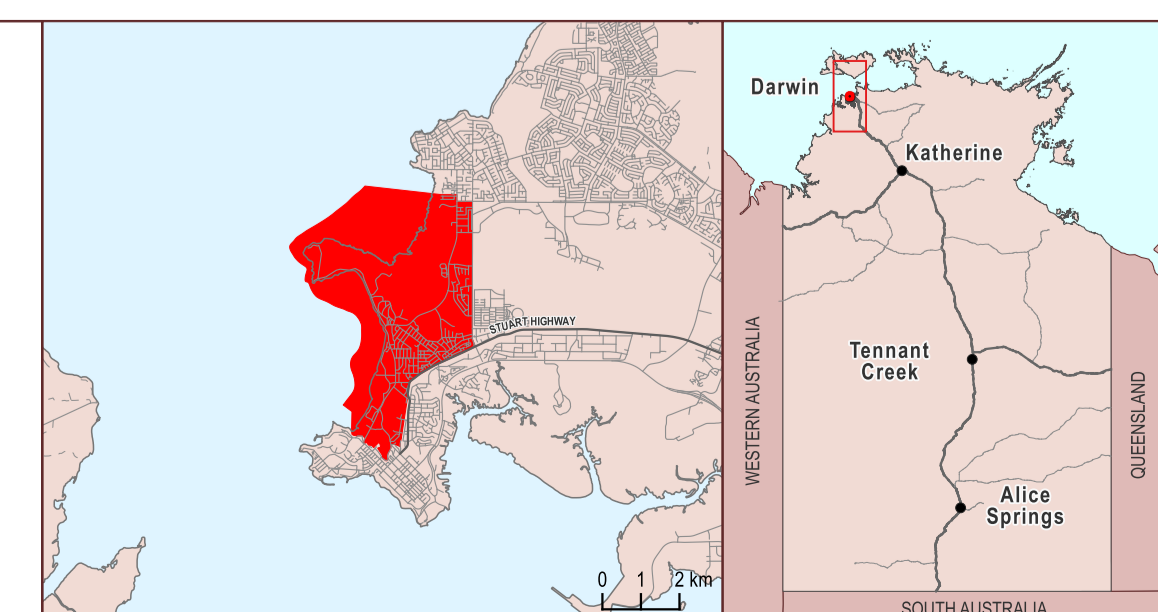

Northern Territory Electoral Boundary 2023

FANNIE BAY

Legend

 Land Tenure Aboriginal Land (Scheduled under ALRA) Aboriginal Land (NT enhanced freehold) Crown Lease Freehold Pastoral Lease Reserve Vacant Crown Land Other	 Electoral Boundary Cadastre (St Numbers/Parcel Labels)