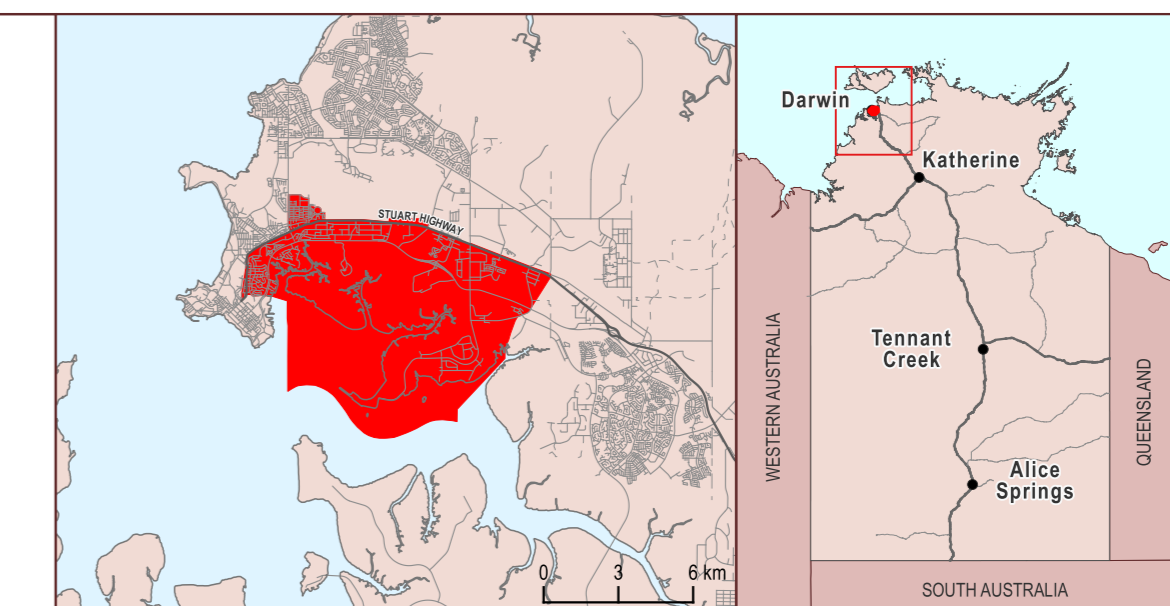

Northern Territory Electoral Boundary 2023

FONG LIM

Land Tenure		Other	
	Aboriginal Land (Scheduled under ALRA)		Electoral Boundary
	Aboriginal Land (NT enhanced freehold)		Cadastre (St Numbers/Parcel Labels)
	Crown Lease		
	Freehold		
	Pastoral Lease		
	Reserve		
	Vacant Crown Land		
	Other