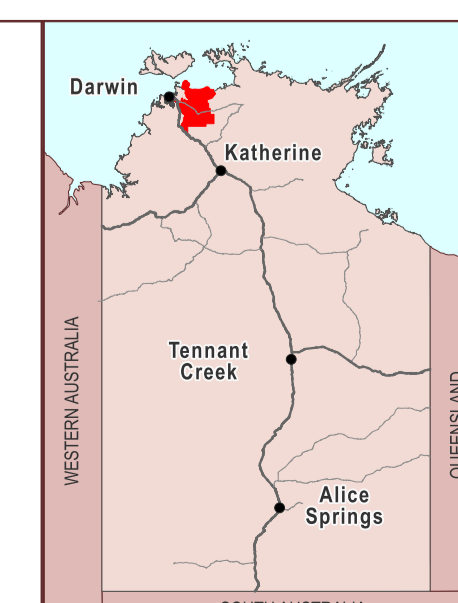

Legend

 Aboriginal Land (Scheduled under ALRA)	 Other
 Aboriginal Land (NT enhanced freehold)	 Electoral Boundary
 Crown Lease	 Cadastre (SI Numbers/Parcel Labels)
 Freehold	
 Pastoral Lease	
 Reserve	
 Vacant Crown Land	
 Other