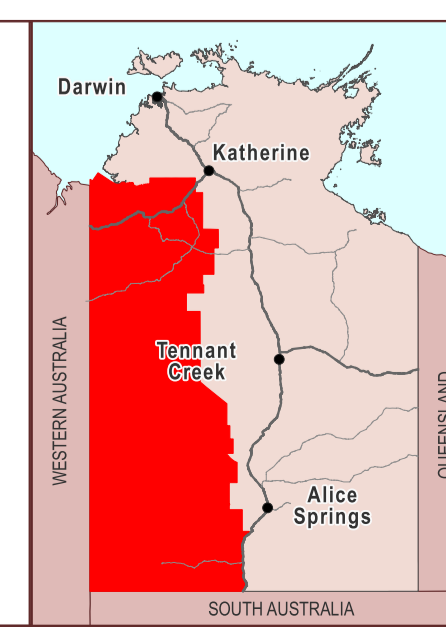

Legend

- Land Tenure
- Aboriginal Land (Scheduled under ALRA)
- Aboriginal Land (NT enhanced freehold)
- Crown Lease
- Freehold
- Pastoral Lease
- Reserve
- Vacant Crown Land
- Other
- Electoral Boundary
- Cadastre (St Numbers/Parcel Labels)