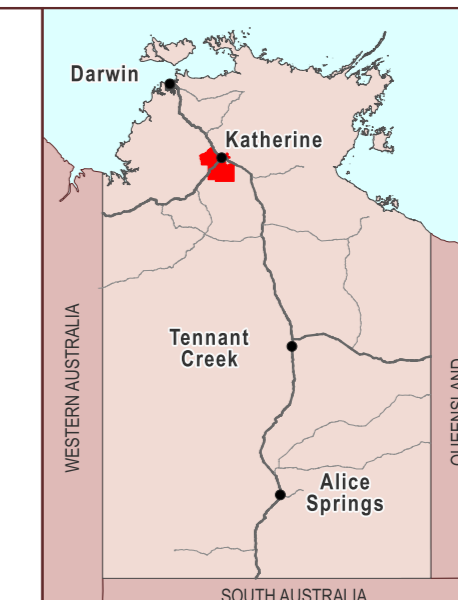

Northern Territory Electoral Boundary 2023

KATHERINE

Legend

Land Tenure	Other
Aboriginal Land (Scheduled under ALRA)	Electoral Boundary
Aboriginal Land (NT enhanced freehold)	Cadastre (St Numbers/Parcel Labels)
Crown Lease	
Freehold	
Pastoral Lease	
Reserve	
Vacant Crown Land	
Other