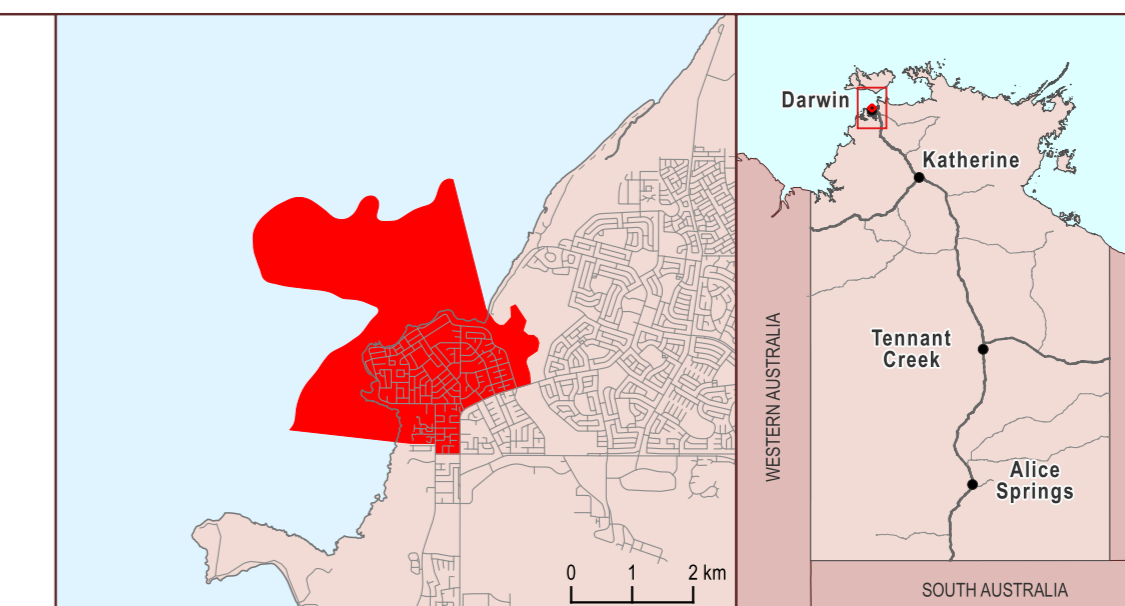

Northern Territory Electoral Boundary 2023

NIGHTCLIFF

Land Tenure		Other	
Aboriginal Land (Scheduled under ALRA)	Electoral Boundary	Cadastre (St Numbers/Parcel Labels)	
Aboriginal Land (NT enhanced freehold)			
Crown Lease			
Freehold			
Pastoral Lease			
Reserve			
Vacant Crown Land			
Other