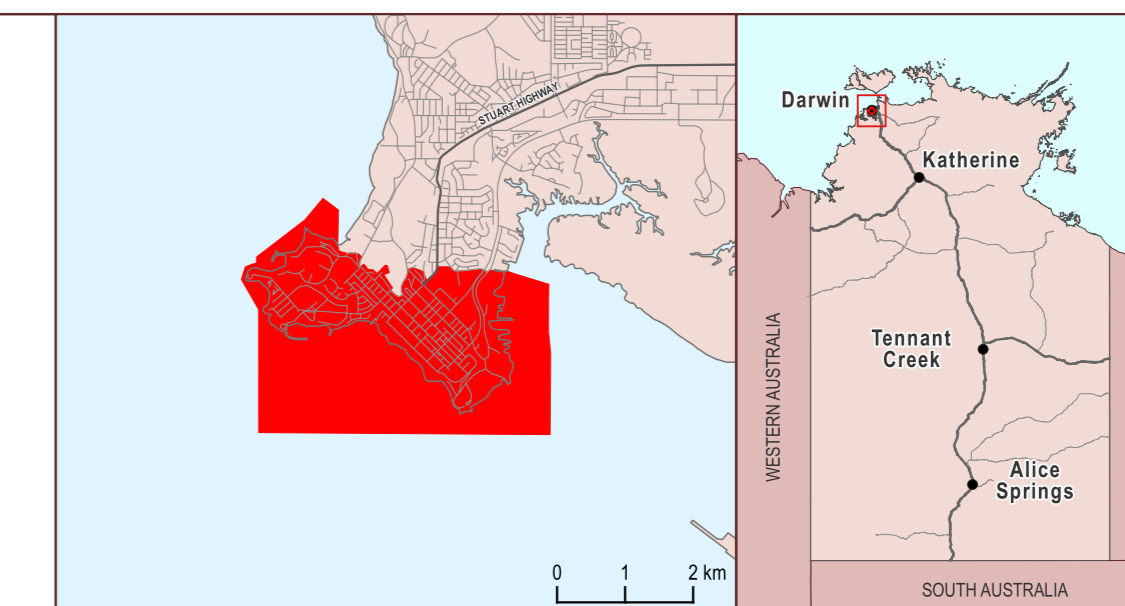

Northern Territory Electoral Boundary 2023

PORT DARWIN

Land Tenure		Other	
	Aboriginal Land (Scheduled under ALRA)		Electoral Boundary
	Aboriginal Land (NT enhanced freehold)		Cadastre (St Numbers/Parcel Labels)
	Crown Lease		
	Freehold		
	Pastoral Lease		
	Reserve		
	Vacant Crown Land		
	Other