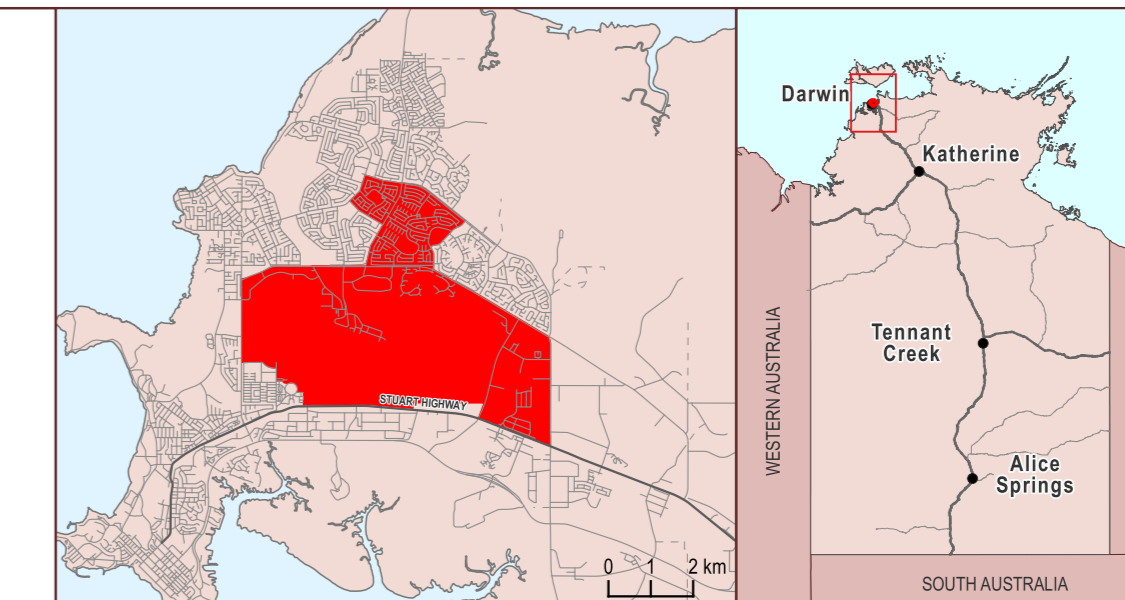

Northern Territory Electoral Boundary 2023

SANDERSON

Legend

Land Tenure	Other
Aboriginal Land (Scheduled under ALRA)	Electoral Boundary
Aboriginal Land (NT enhanced freehold)	Cadastre (St Numbers/Parcel Labels)
Crown Lease	
Freehold	
Pastoral Lease	
Reserve	
Vacant Crown Land	
Other