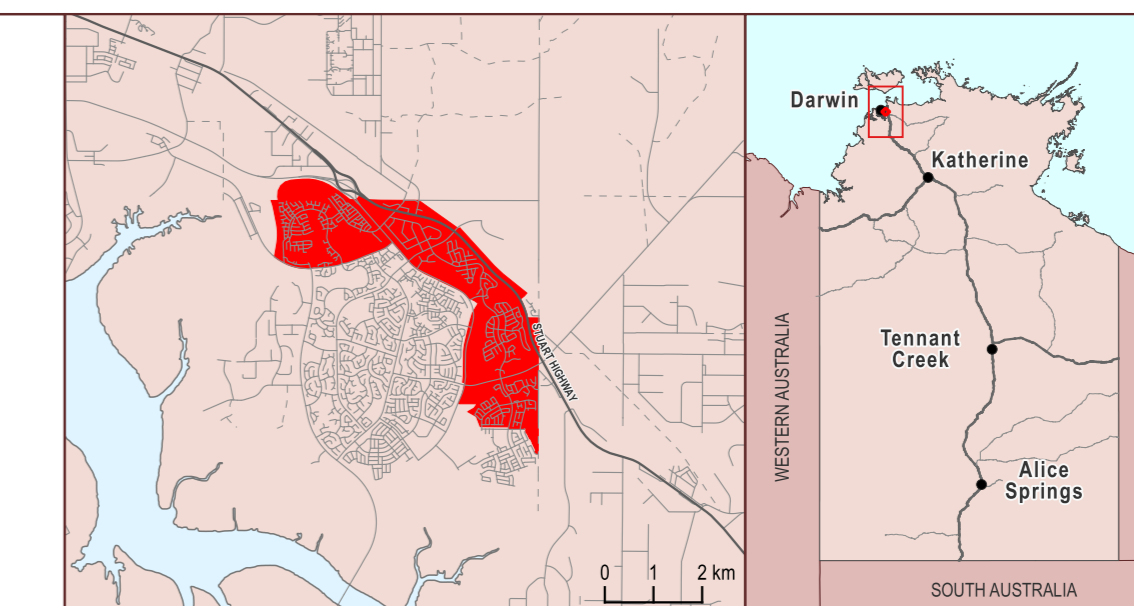

Northern Territory Electoral Boundary 2023

SPILLET

Legend

Land Tenure	Other
Aboriginal Land (Scheduled under ALRA)	Electoral Boundary
Aboriginal Land (NT enhanced freehold)	Cadastre (St Numbers/Parcel Labels)
Crown Lease	
Freehold	
Pastoral Lease	
Reserve	
Vacant Crown Land	
Other