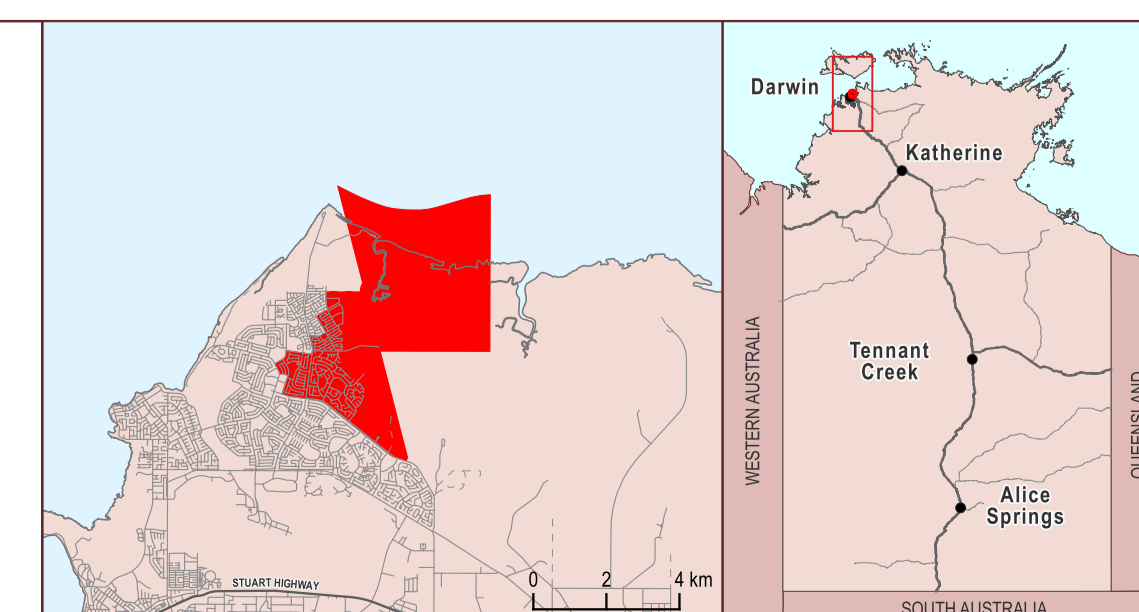

Northern Territory Electoral Boundary 2023

WANGURI

Legend

 Land Tenure Aboriginal Land (Scheduled under ALRA) Aboriginal Land (NT enhanced freehold) Crown Lease Freehold Pastoral Lease Reserve Vacant Crown Land Other	 Electoral Boundary Cadastre Other (St Numbers/Parcel Labels)